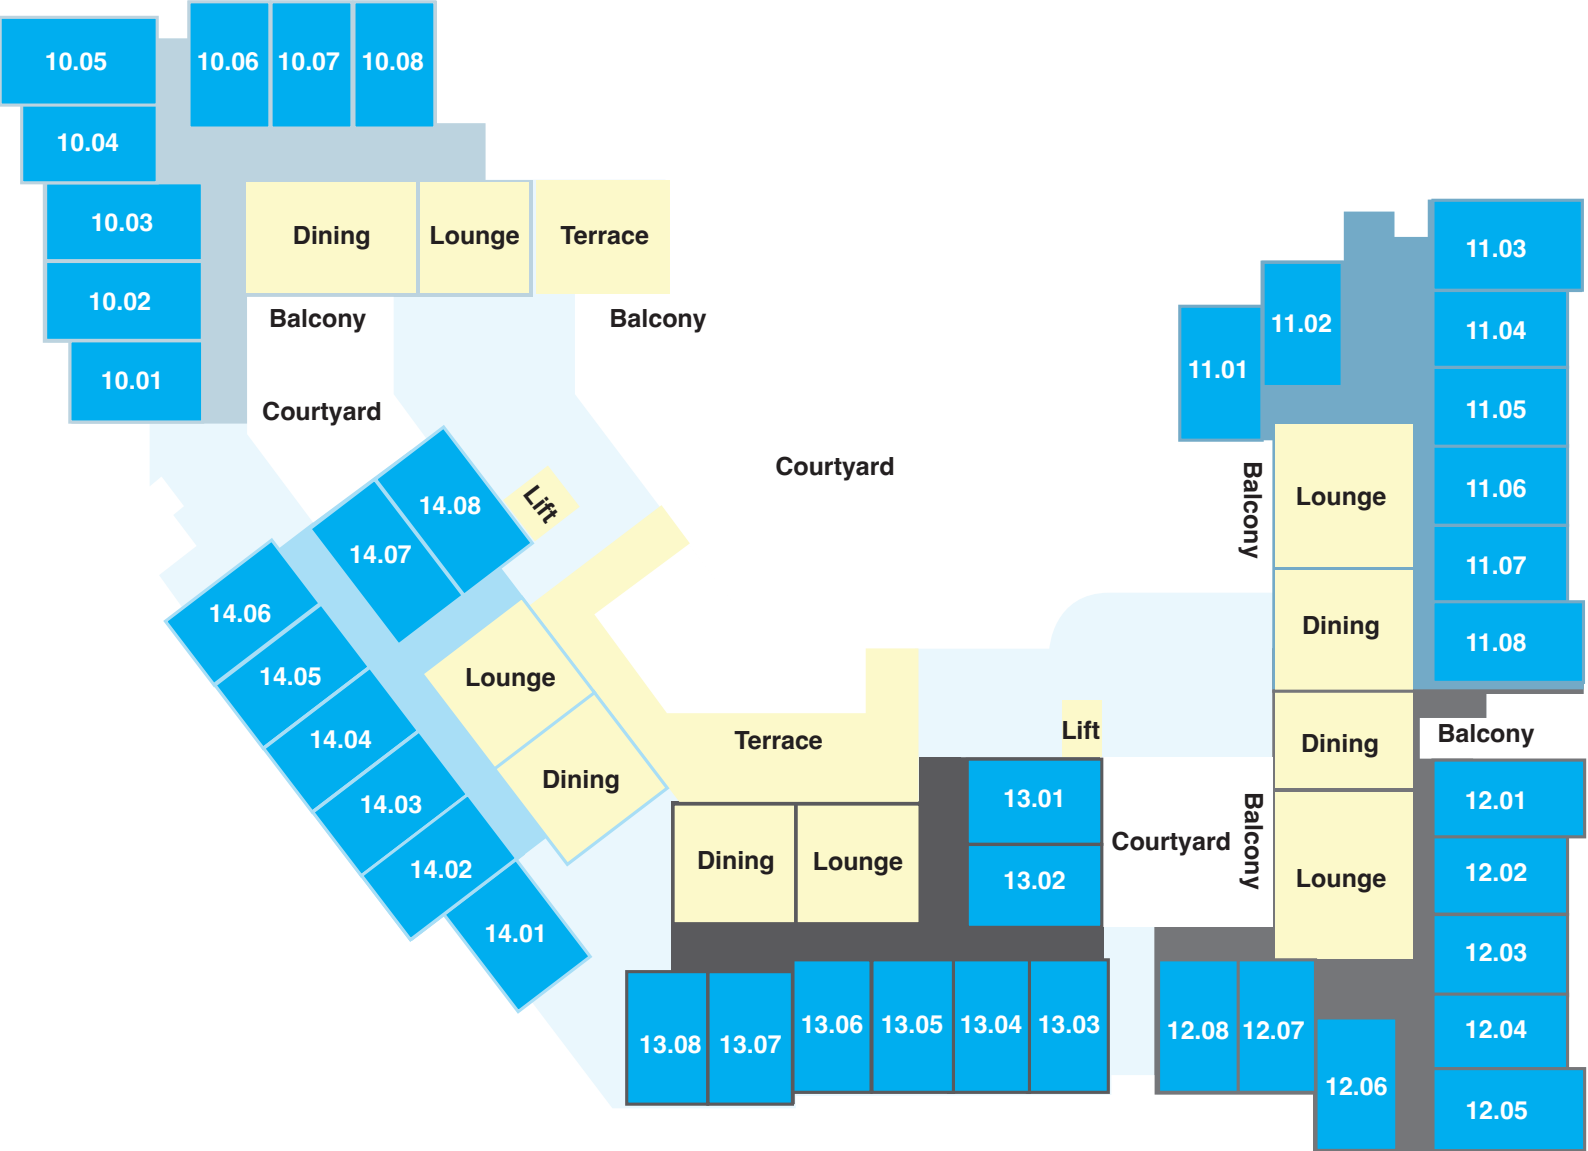

Mercy Place Mentone Ground Level

Mercy Place Mentone Level 1

Mercy Place Mentone Level 2

Mercy Place Mentone Level 3

15.06
15.05
15.04
Sitting Area

Courtyard

Club Lounge

Terrace

Lift

15.08

15.07

15.03

15.02

Lounge

Dining

Terrace

Dining

Lounge

Lift

Courtyard

16.01

16.02

16.03

16.04

16.08

16.07

16.06

16.05