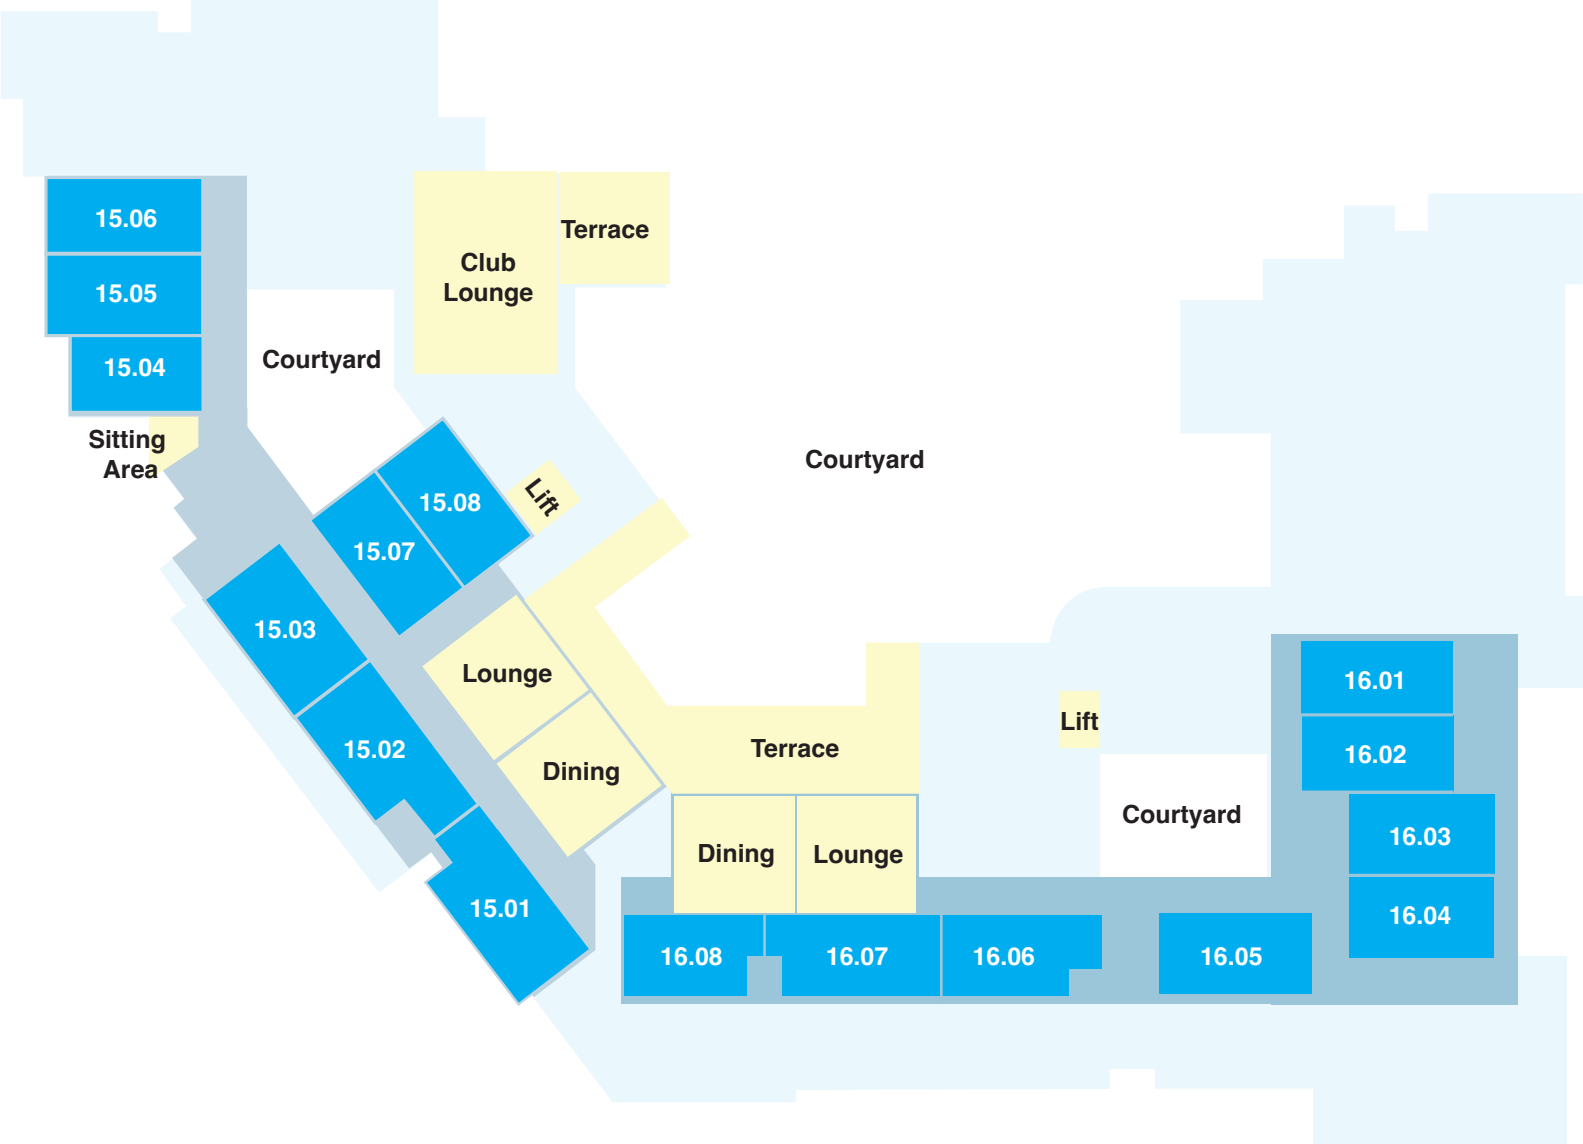

Mercy Place Mentone Ground Level

Mercy Place Mentone Level 1

Mercy Place Mentone Level 2

Mercy Place Mentone Level 3

15.06
15.05
15.04
Sitting Area

Courtyard

Club Lounge

Terrace

Lift

15.08

15.07

15.03

15.02

Lounge

Dining

Terrace

Dining

Lounge

Lift

Courtyard

16.01

16.02

16.03

16.04

16.08

16.07

16.06

16.05