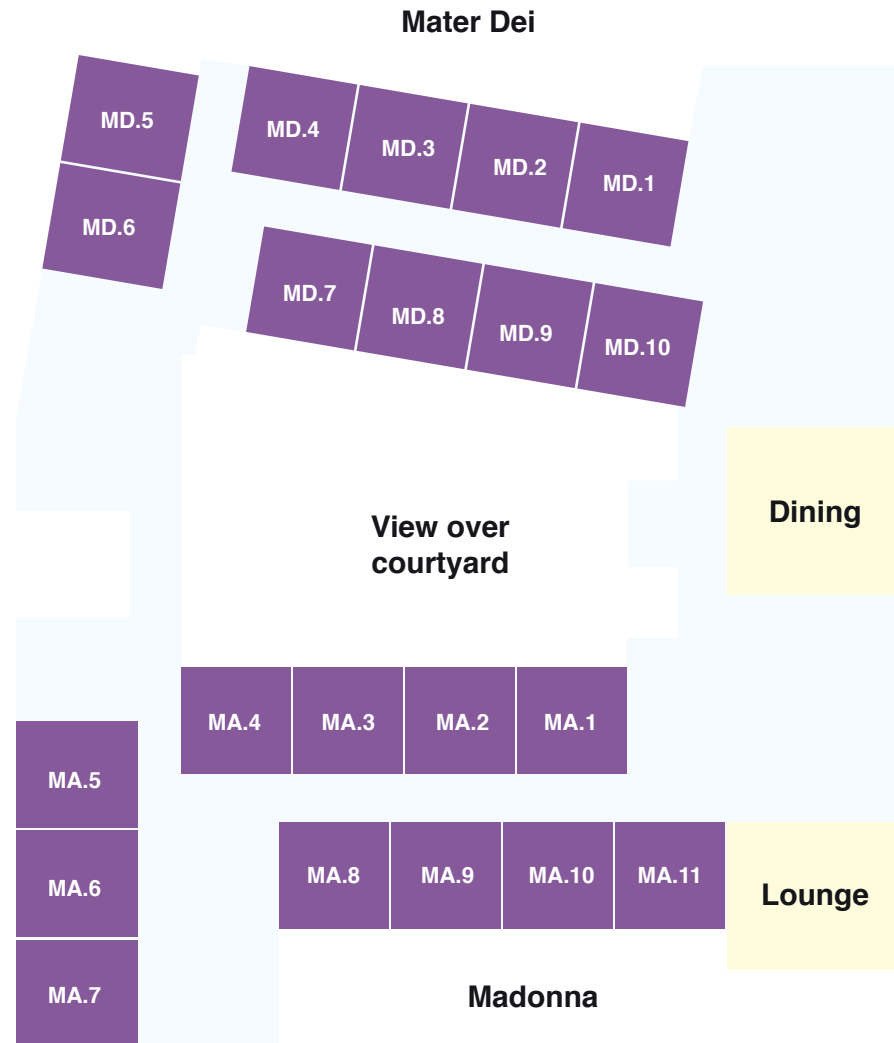

# Janssen and Berakah (ground floor)

## DELUXE+

If you value space and solitude, secure the only room in Mercy Place Westcourt with its own private courtyard. The spacious Deluxe+ suite is located in Janssen on the ground floor. The highly sought-after room boasts high-quality furniture and fittings including a private ensuite, air conditioning and ample storage.

## GRANDE

# Mater Dei and Madonna (upper floor)

GRANDE