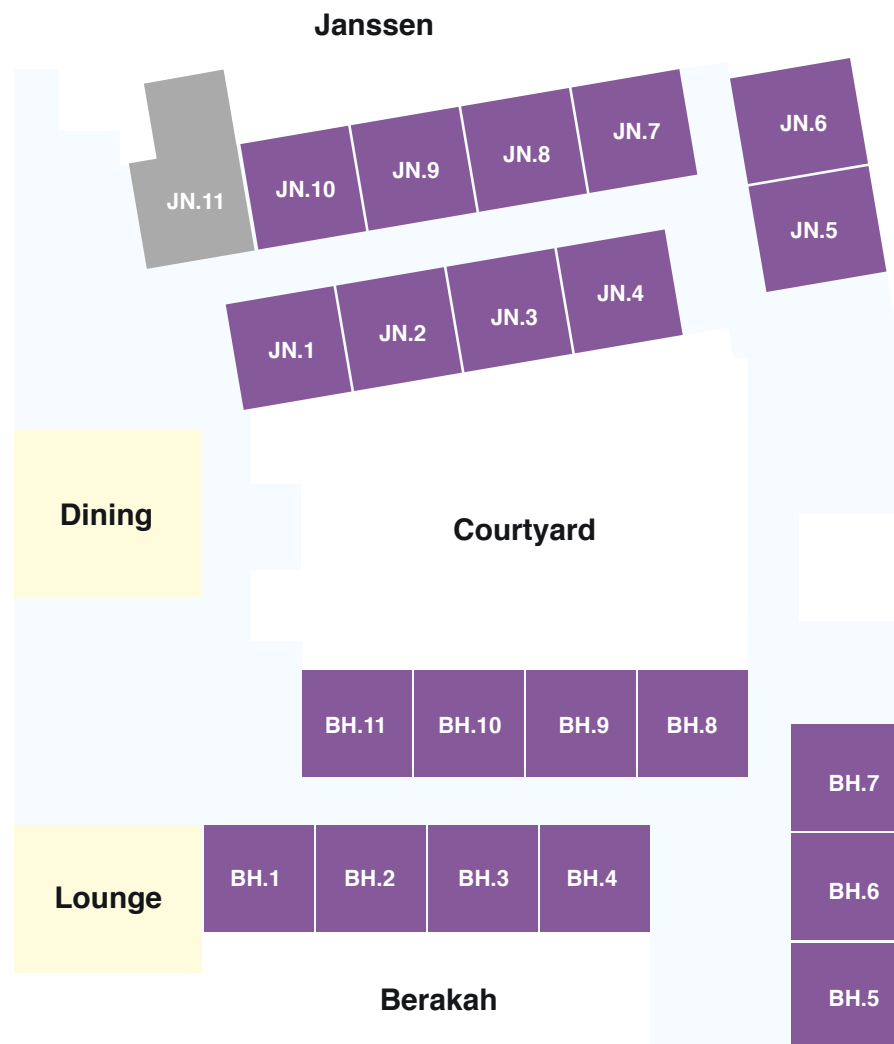

Janssen and Berakah (ground floor)

DELUXE+

If you value space and solitude, secure the only room in Mercy Place Westcourt with its own private courtyard. The spacious Deluxe+ suite is located in Janssen on the ground floor. The highly sought-after room boasts high-quality furniture and fittings including a private ensuite, air conditioning and ample storage.

GRANDE