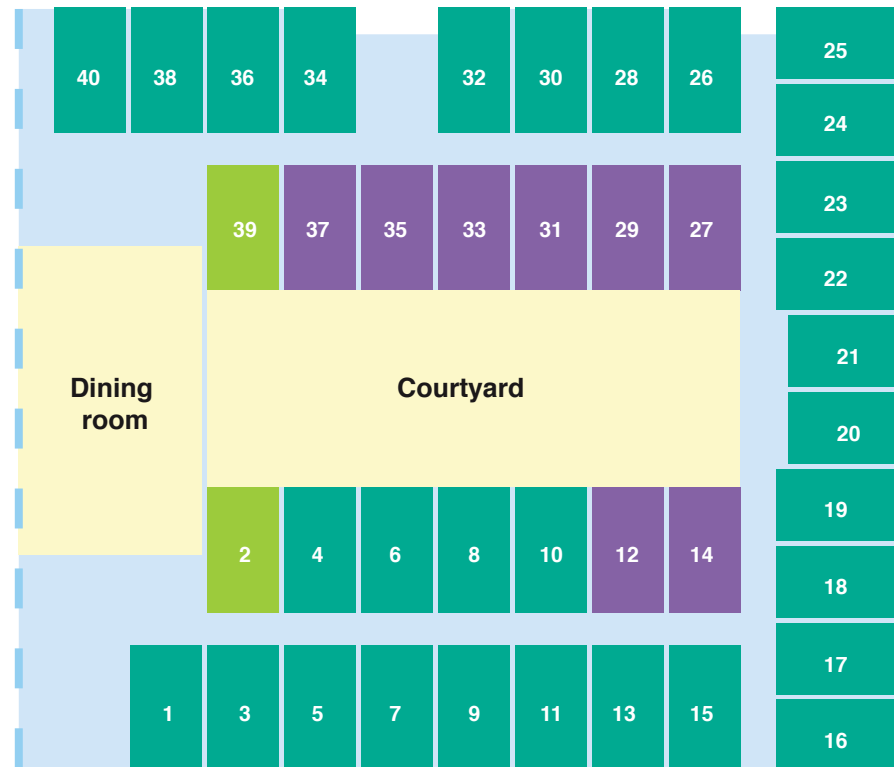

Maguire Hall

DELUXE

Located in the newer part of the home, these sumptuous Deluxe rooms offer pleasant views across the surrounding neighbourhood and our pretty courtyards. Relish the generous storage space and your own wall-mounted flat screen TV, air conditioning and heating and private ensuite.

GRANDE

These charming Grande rooms in Maguire Hall, McAuley House and Frayne Terrace are lovingly maintained and many have a sunny outlook onto a courtyard or the surrounding neighbourhood. Savour your own private ensuite, air conditioning and heating and built-in wardrobe with ample storage space.

CLASSIC

Our Classic rooms offer a contemporary and stylish design with a private ensuite and high-quality furniture and fittings including a wall-mounted flat screen TV, air conditioning and heating. With a built-in wardrobe, there's plenty of space to store your belongings. Rooms 4, 6, 8 and 10 have shared ensuites, offering the perfect solution for couples or friends.