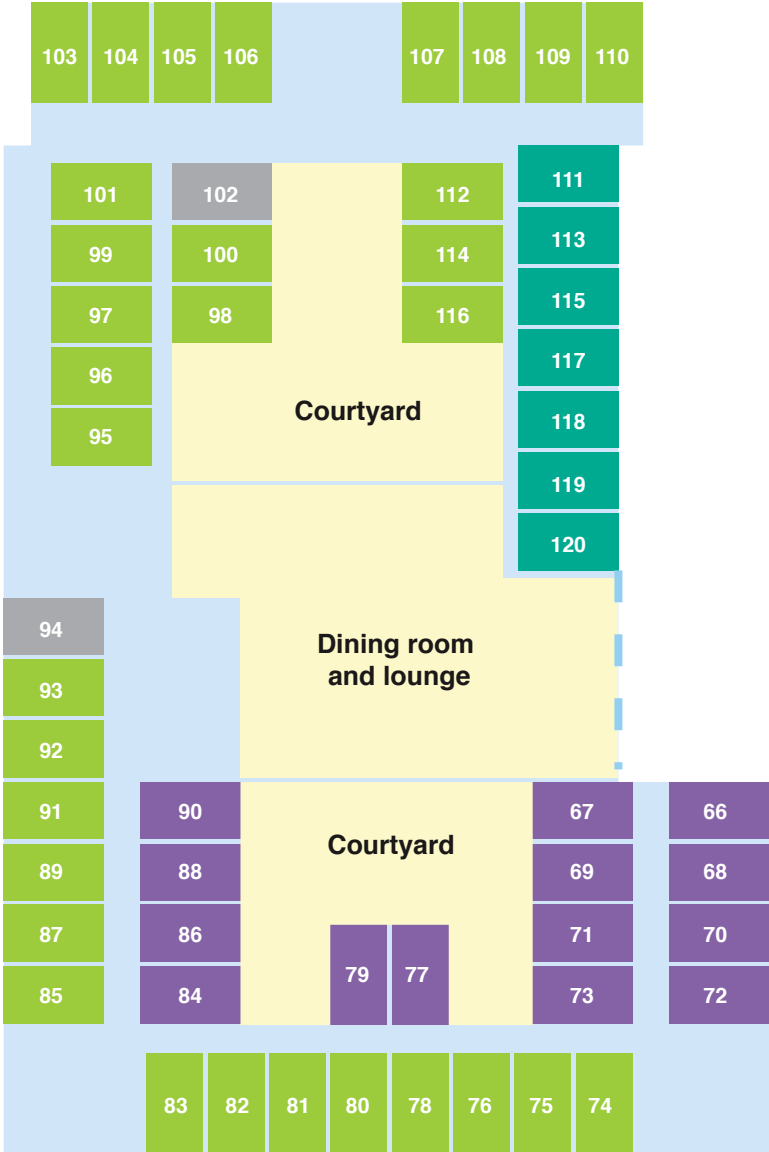

Coolock Court and Frayne

DELUXE+

If you value a bit of extra space and natural light, secure one of just two Deluxe+ rooms located in Coolock Court and Frayne. The spacious rooms are stylishly designed with private ensuites and high-quality furniture, and one of the rooms overlooks the neighbouring school's agricultural program.

DELUXE

GRANDE

CLASSIC