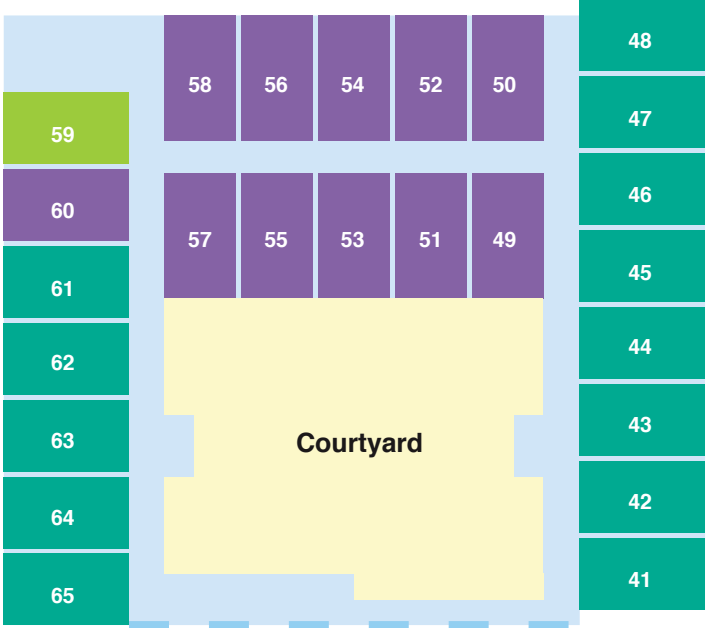

McAuley House

DELUXE

GRANDE

CLASSIC

Coolock Court and Frayne

DELUXE+

If you value a bit of extra space and natural light, secure one of just two Deluxe+ rooms located in Coolock Court and Frayne. The spacious rooms are stylishly designed with private ensuites and high-quality furniture, and one of the rooms overlooks the neighbouring school's agricultural program.