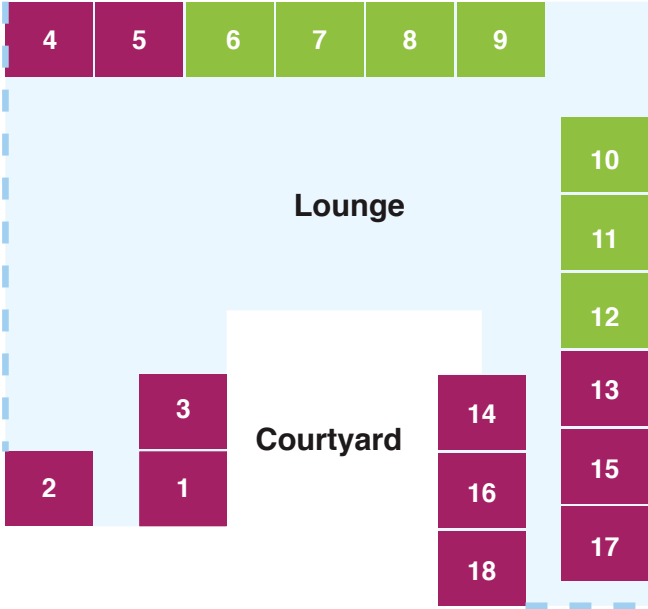

# Frayne B

GRANDE+

GRANDE

# Graham

DELUXE

GRANDE+

Call now to book a personal tour  
of Mercy Place Colac.