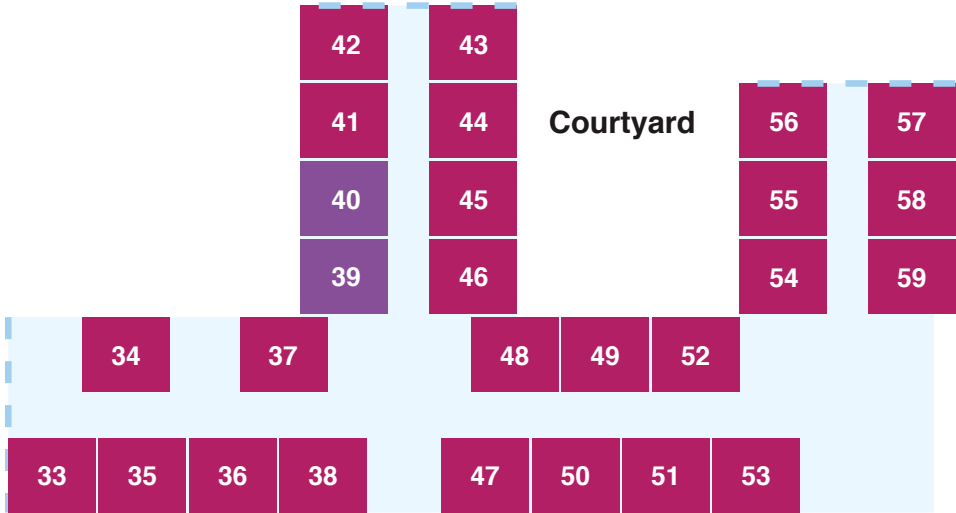

# Frayne B

GRANDE+

GRANDE

# Graham

DELUXE

GRANDE+

Call now to book a personal tour  
of Mercy Place Colac.