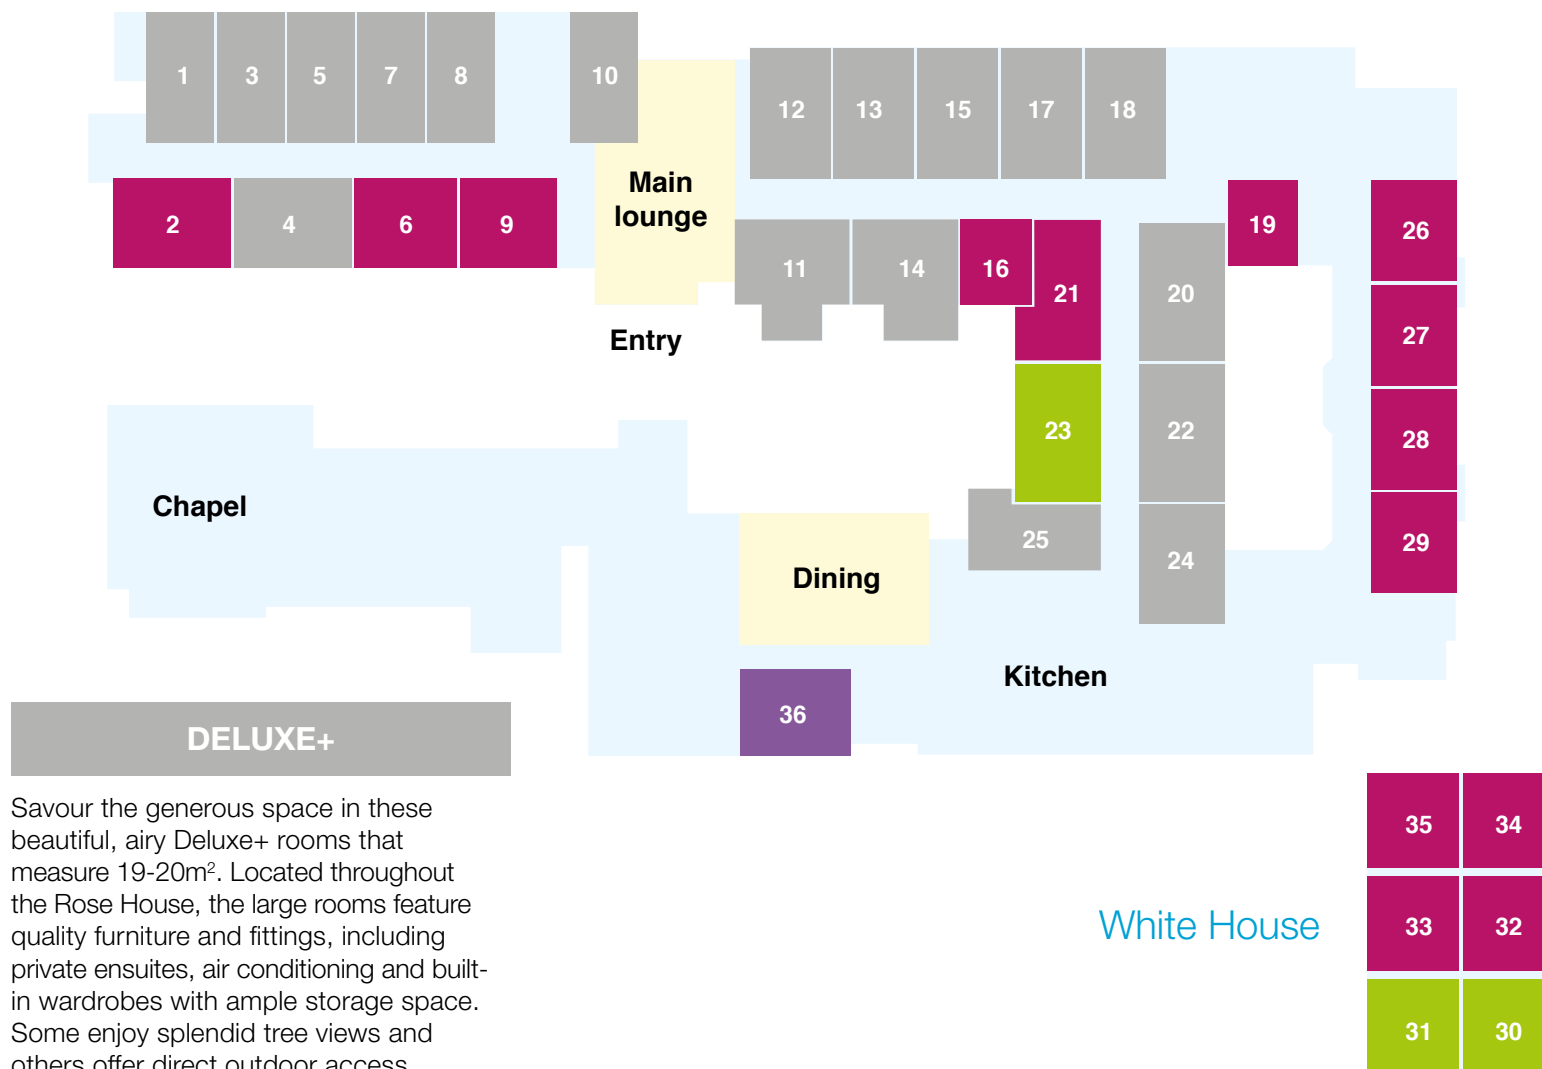

## GRANDE+

These charming Grande+ rooms are located throughout the main building and the White House. Some of the lovely 17m<sup>2</sup> rooms have views of trees or gardens. All Grande+ rooms feature private ensuites designed with safety and independence in mind, as well as good-quality furniture and fittings.

## DELUXE

There are just three of these beautiful Deluxe rooms, which offer the luxury of some extra space at 18m<sup>2</sup>. One of the Deluxe rooms is located in the Rose House, with direct access to the entry courtyard. The other two are in the White House, with a delightful small garden accessible from the bedroom. All Deluxe rooms have private ensuites, air conditioning and built-in wardrobes.

## DELUXE+

Savour the generous space in these beautiful, airy Deluxe+ rooms that measure 19-20m<sup>2</sup>. Located throughout the Rose House, the large rooms feature quality furniture and fittings, including private ensuites, air conditioning and built-in wardrobes with ample storage space. Some enjoy splendid tree views and others offer direct outdoor access.