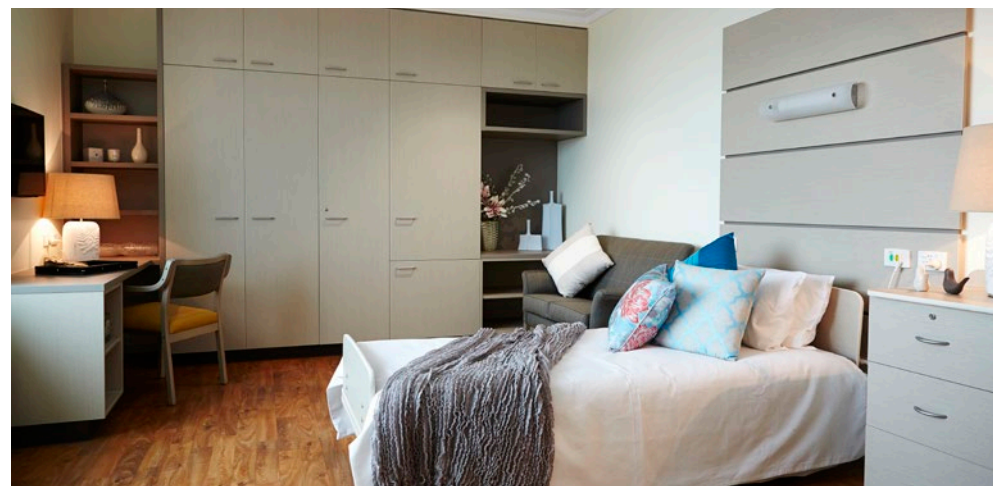

Choosing a room

Our lovely rooms all boast a sophisticated and stylish design. Enjoy the high-quality furniture and fittings, including wall-mounted flat screen TVs, air conditioning and hydronic heating and spacious built-in wardrobes. Each room has its own personal ensuite and adjoining rooms are available for couples. Add a touch of luxury by choosing a room with plenty of natural light or beautiful views.

GRANDE

These well-appointed Grande rooms located on all four floors boast a stylish, contemporary design. The Grande rooms are available fully furnished with a bed, armchair, writing desk and wall-mounted flat screen TV. There is plenty of natural light throughout the home and some Grande rooms also offer courtyard views.

DELUXE

You will feel right at home in these Deluxe rooms, some of which have a lovely north-facing aspect or views across the west courtyard. The elegantly decorated rooms have private ensuites and high-quality furniture and fittings, including a wall-mounted flat screen TV, armchair and writing desk.

PREMIER+

Located on the first and second floors, many of these desirable Premier+ rooms offer natural light and some have a view. Relish the generous storage space and your own wall-mounted flat screen TV, air conditioning and hydronic heating and private ensuite. Couples will take pleasure in adjoining rooms, meaning their beloved is just one door away.