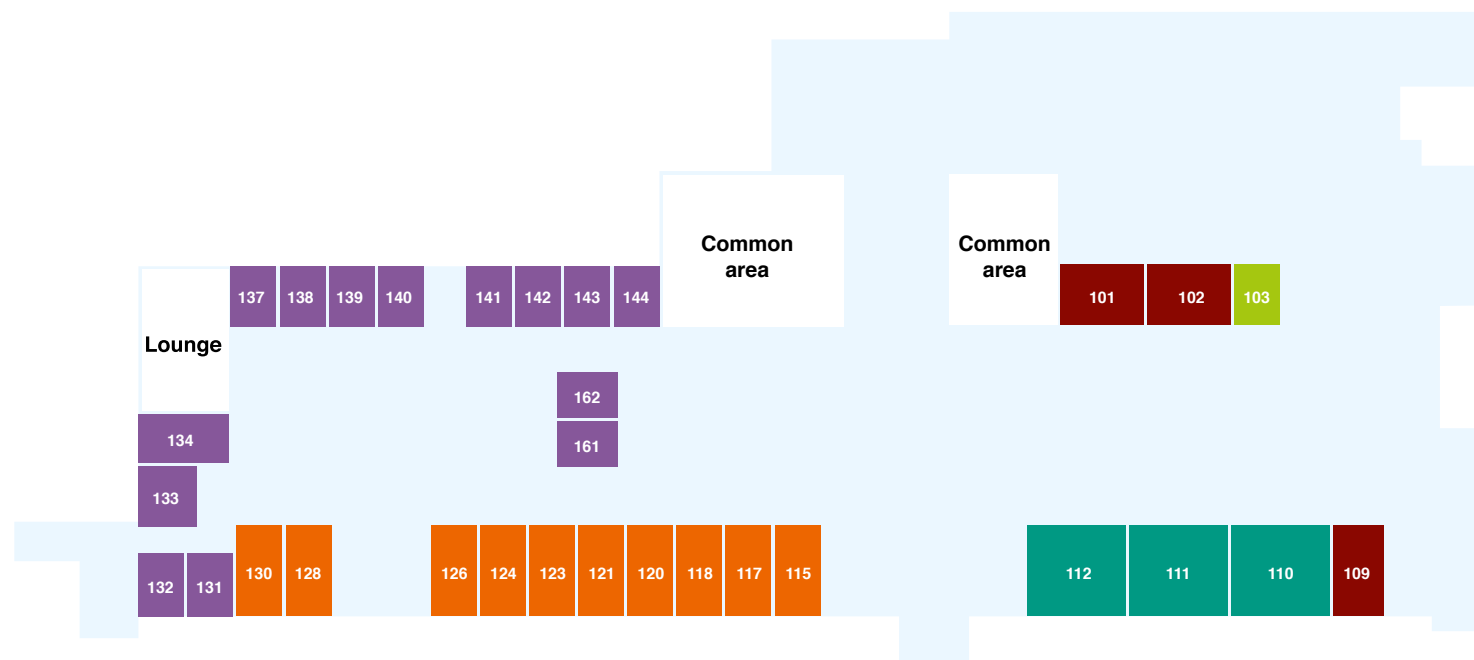

Ground floor

CLASSIC

These lovely Classic rooms on the ground floor offer shared bathrooms designed with safety and comfort in mind. The well-maintained four-person rooms have good-quality fittings including a bedside table and a wardrobe to store your belongings.

CLASSIC+

Enjoy views of the courtyard or Clarke Street from a Classic+ room on the ground floor. The bright and spacious two-person rooms have access to a shared bathroom designed to maximise safety and independence, as well as high-quality furnishings.

GRANDE

Savour your own space in a well-appointed Grande room on the ground or first floor, some of which offer views across the church courtyard, garden or Clarke Street. The Grande rooms have shared bathrooms, and heating and cooling for your comfort.

GRANDE+

Located on the ground and first floors, these desirable Grande+ rooms offer plenty of natural light and shared ensuites. The Grande+ suites have attractive furniture and fittings including a wardrobe and bedside table.

DELUXE

With your own private ensuite and a delightful view of the Mercy Place Abbotsford courtyard, you will love spending time in your Deluxe room on the ground floor. The charming room boasts good-quality fittings as well as heating and cooling.