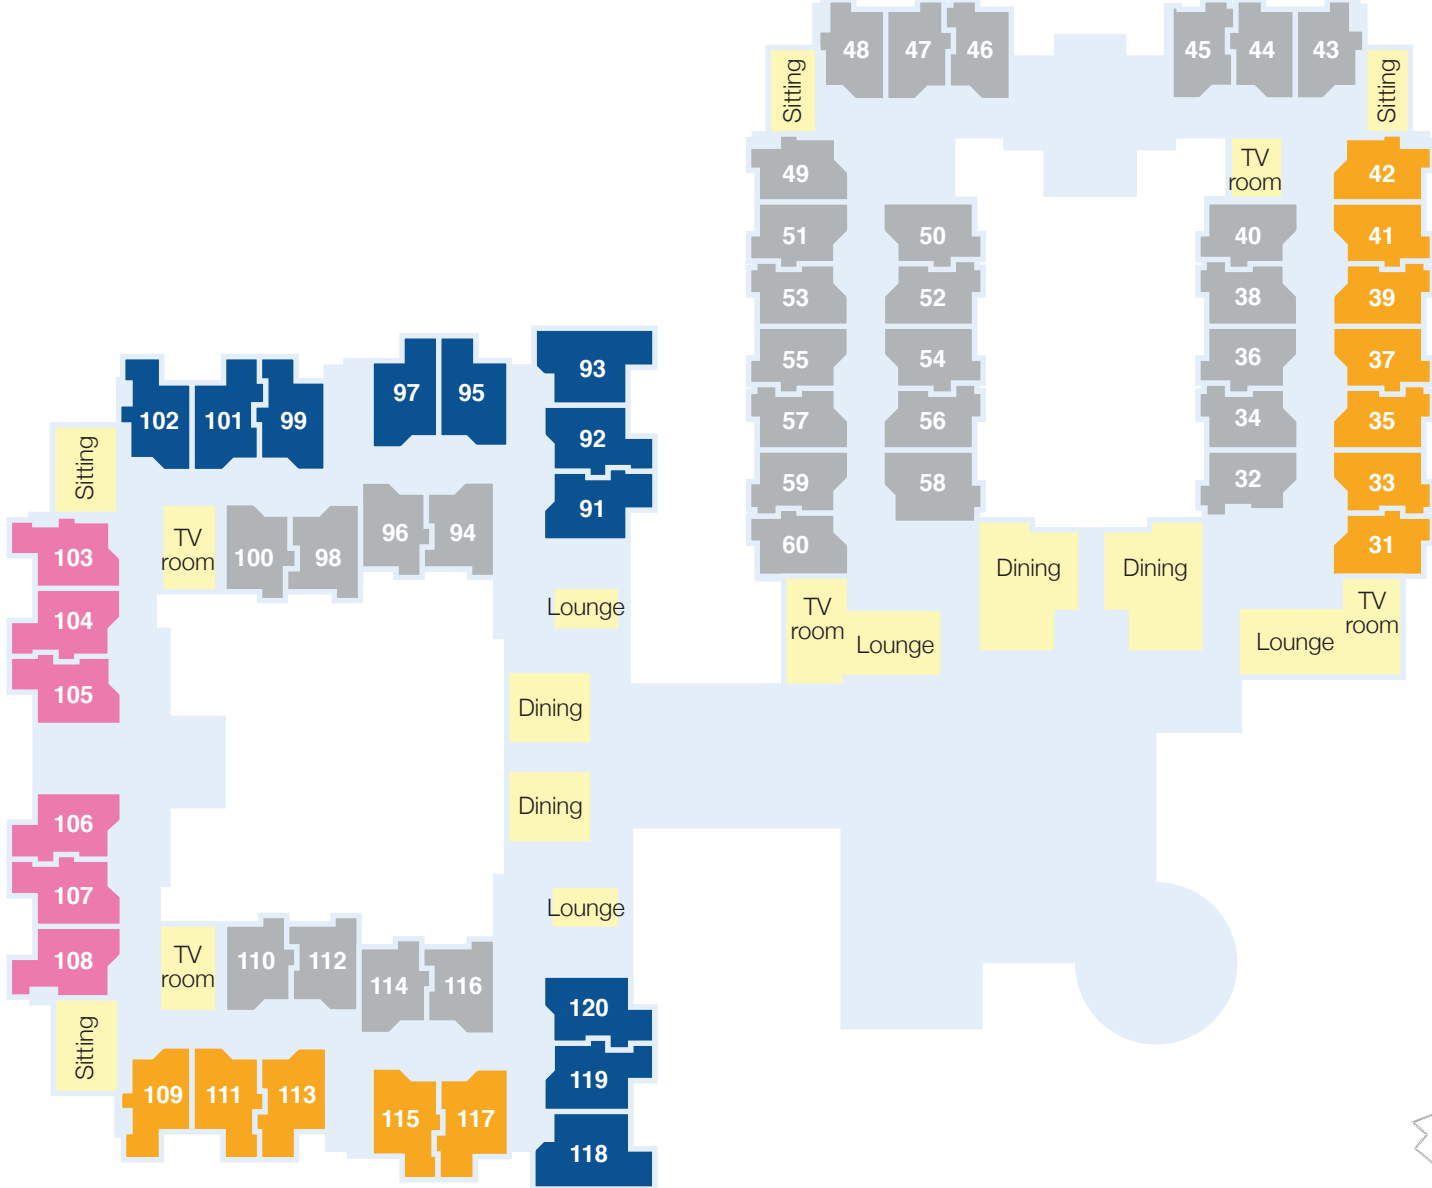

## SUPERIOR

Our spacious Superior rooms offer neighbourhood views and are conveniently located close to sitting and TV rooms for you to relax. The rooms feature elegant furnishings, a modern writing desk in your own light-filled alcove and a private ensuite.

# Mercy Place Dandenong – First floor

**DELUXE+**

**PREMIER**

**PREMIER+**

These highly sought-after Premier+ rooms on the first floor offer private ensuites and neighbourhood views. These light-filled rooms have alcoves for a writing desk or bookcase, as well as good-quality fittings and built-in wardrobes to store your personal items.

**SUPERIOR**

Call 03 9791 2777 now to book a personal tour  
of Mercy Place Dandenong.

Southern Cross Care (Vic) joined Mercy Health in July 2017.  
Our highly qualified and compassionate teams support you to live life well, the way you choose.