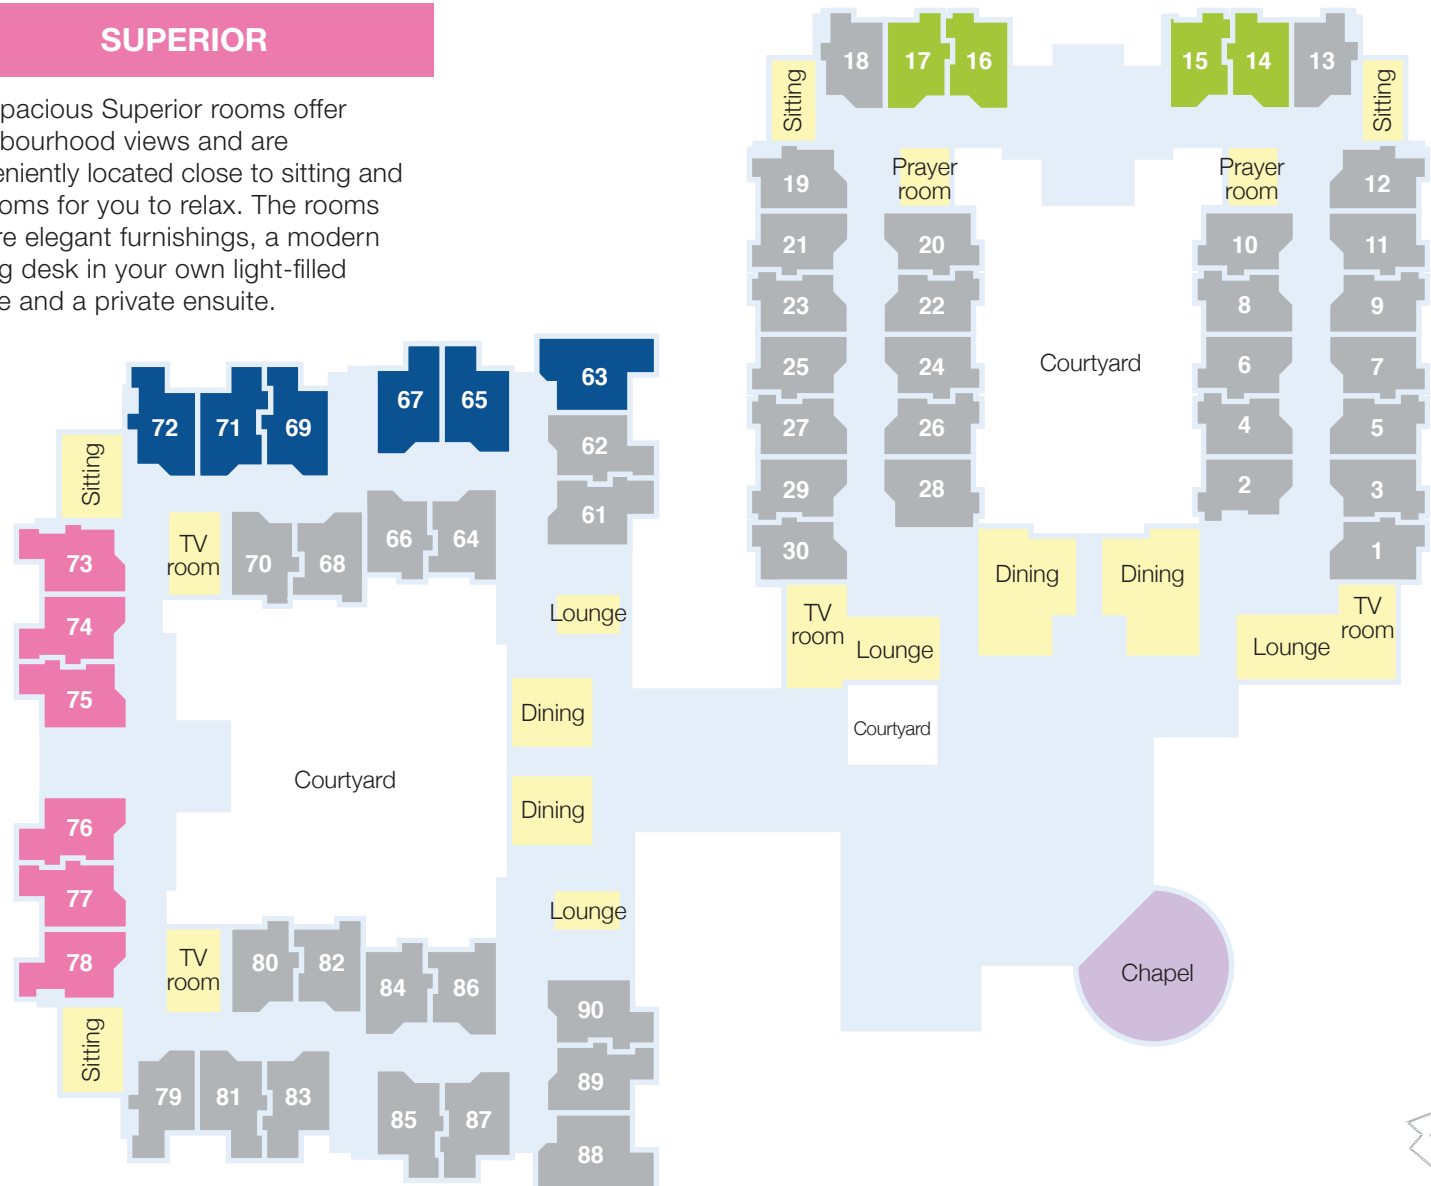

## PREMIER

Delight in pleasant garden views from one of our ground-floor Premiere rooms, or a room awash with natural light in our first-floor Premiere rooms. Each of these attractive rooms has a private ensuite and offers more space for your precious belongings. Choose a room close to one of our lovely lounges or dining rooms.

## SUPERIOR

Our spacious Superior rooms offer neighbourhood views and are conveniently located close to sitting and TV rooms for you to relax. The rooms feature elegant furnishings, a modern writing desk in your own light-filled alcove and a private ensuite.