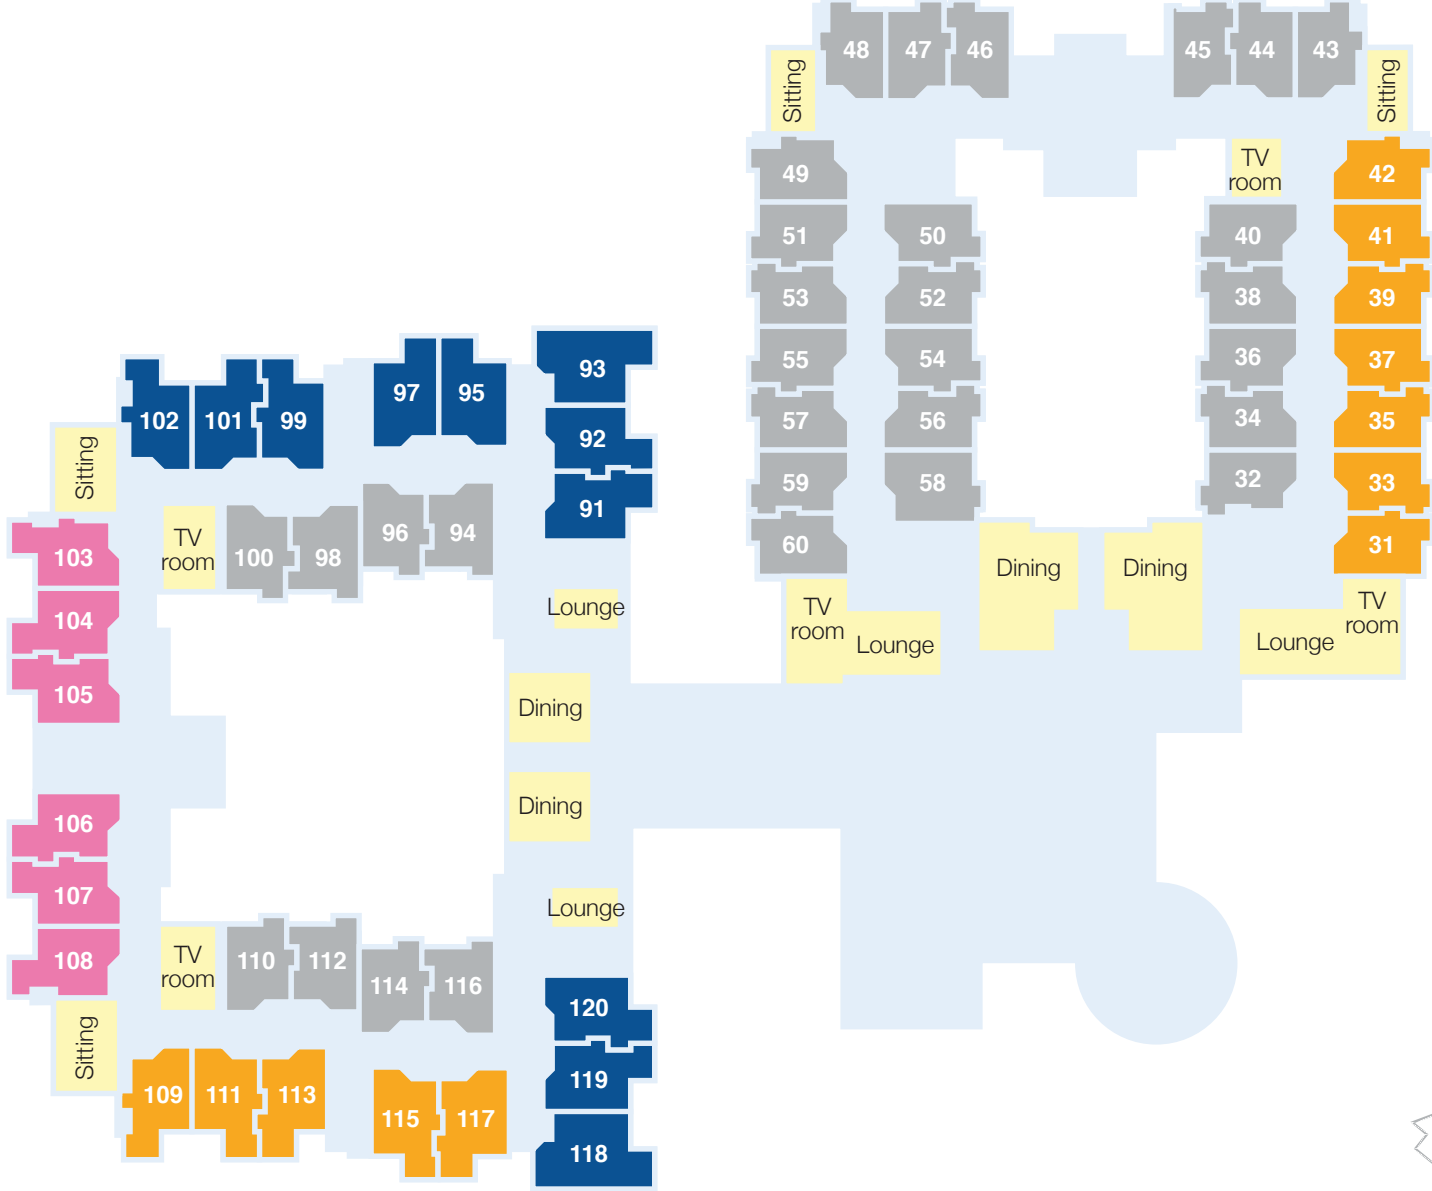

## SUPERIOR

Our spacious Superior rooms offer neighbourhood views and are conveniently located close to sitting and TV rooms for you to relax. The rooms feature elegant furnishings, a modern writing desk in your own light-filled alcove and a private ensuite.

# Mercy Place Dandenong – First floor

**DELUXE+**

**PREMIER**

**PREMIER+**

These highly sought-after Premier+ rooms on the first floor offer private ensuites and neighbourhood views. These light-filled rooms have alcoves for a writing desk or bookcase, as well as good-quality fittings and built-in wardrobes to store your personal items.

**SUPERIOR**

Call 03 9791 2777 now to book a personal tour  
of Mercy Place Dandenong.

Southern Cross Care (Vic) joined Mercy Health in July 2017.  
Our highly qualified and compassionate teams support you to live life well, the way you choose.