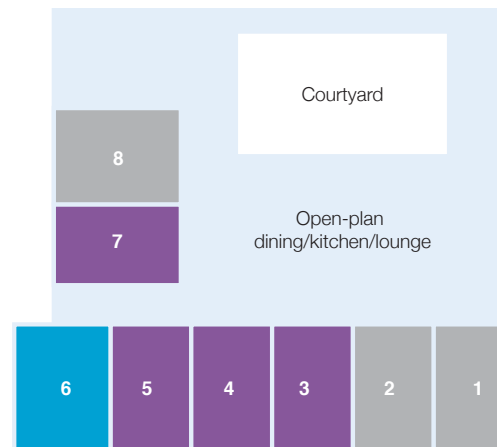

Mercy Place Ballarat – Ground floor

GRANDE

Our stylish Grande rooms offer private ensuites, independently controlled heating and cooling, and built-in wardrobes. Located on the ground and first floors, these contemporary rooms provide a peaceful space to relax.

DELUXE+

These highly sought-after Deluxe+ rooms are available on all three floors of Mercy Place Ballarat. The rooms have plenty of space, with features including a private ensuite, large bay windows or a desk. Some Deluxe+ rooms also offer views of the tranquil reflection garden.

SUPERIOR

Our ground-floor Superior rooms offer pleasant garden views and plenty of natural light. Each of these large corner rooms has a private ensuite and provides direct access to our home's beautifully designed gardens.

SUPERIOR+

Occupying prime corner positions and extra floor space, these Superior+ rooms are ideal for welcoming family and friends. Situated on all three floors of Mercy Place Ballarat, the rooms feature either a privacy balcony or direct access to our manicured gardens.

HOUSE 1

HOUSE 3

HOUSE 2

HOUSE 4