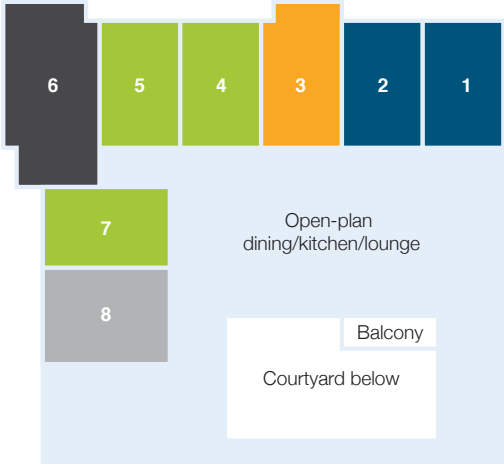

# Mercy Place Ballarat – First floor *(continued)*

**SUPERIOR+**

**EXECUTIVE**

Snap up one of just five luxurious Executive suites located in prime positions on the first and second floors of Mercy Place Ballarat. Measuring 24–28m<sup>2</sup>, these extra-large corner rooms feature private balconies, stylish furniture and fittings, and sweeping views of the Ballarat region.

# Mercy Place Ballarat – Second floor

- DELUXE**
- DELUXE+**
- PREMIER**
- PREMIER+**
- SUPERIOR+**
- EXECUTIVE**

**HOUSE 11**

**HOUSE 13**

**HOUSE 12**

**HOUSE 14**

Call now to book a personal tour  
of Mercy Place Ballarat.