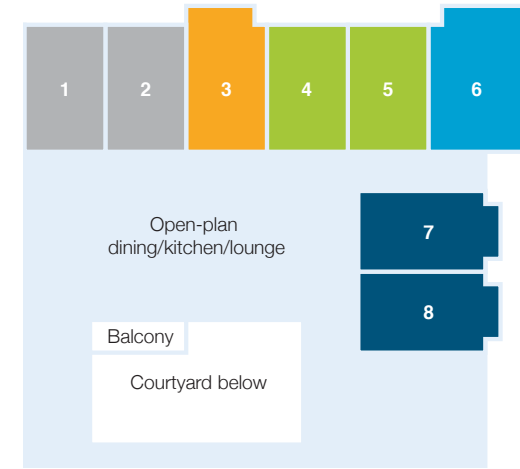

Mercy Place Ballarat – First floor

GRANDE

DELUXE

These modern rooms on the first and second floors are a popular choice, featuring private ensuites, air conditioning and heating, and built-in wardrobes. Some of our Deluxe rooms also offer access to an adjoining room, which can be used as a second bedroom or additional living area.

DELUXE+

PREMIER

These beautiful, light-filled rooms on the first and second floors offer a bay window or study nook with views of the landscaped gardens. Some rooms are situated close to our home's terraced areas and you will also enjoy stunning views of Ballarat.

PREMIER+

Our Premium+ rooms are located on the first and second floors with most rooms offering private balconies for your enjoyment. These rooms are stylishly appointed and feature private ensuites, heating and cooling and a built-in wardrobe.

Room descriptions continue on next page.

HOUSE 7