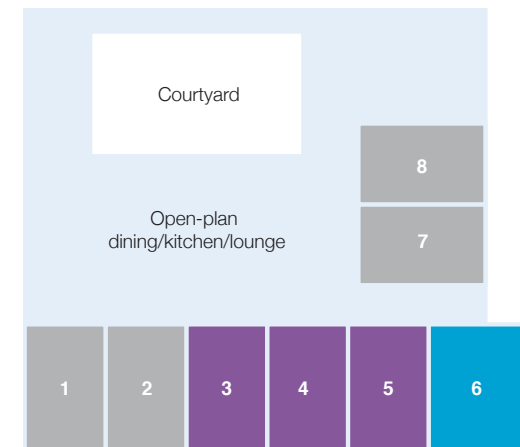

Mercy Place Ballarat – Ground floor

GRANDE

Our stylish Grande rooms offer private ensuites, independently controlled heating and cooling, and built-in wardrobes. Located on the ground and first floors, these contemporary rooms provide a peaceful space to relax.

DELUXE+

These highly sought-after Deluxe+ rooms are available on all three floors of Mercy Place Ballarat. The rooms have plenty of space, with features including a private ensuite, large bay windows or a desk. Some Deluxe+ rooms also offer views of the tranquil reflection garden.

SUPERIOR

Our ground-floor Superior rooms offer pleasant garden views and plenty of natural light. Each of these large corner rooms has a private ensuite and provides direct access to our home's beautifully designed gardens.

SUPERIOR+

Occupying prime corner positions and extra floor space, these Superior+ rooms are ideal for welcoming family and friends. Situated on all three floors of Mercy Place Ballarat, the rooms feature either a privacy balcony or direct access to our manicured gardens.

HOUSE 1

HOUSE 3

HOUSE 2

HOUSE 4