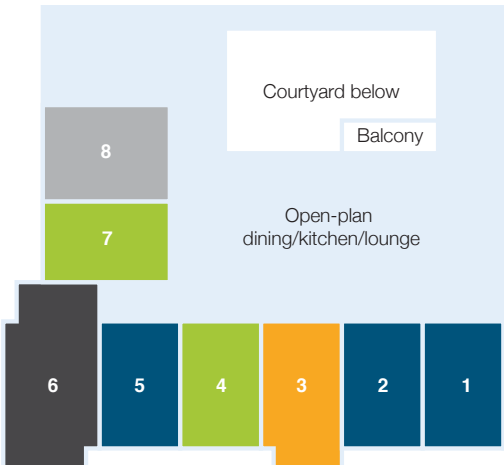

# Mercy Place Ballarat – First floor *(continued)*

**SUPERIOR+**

**EXECUTIVE**

Snap up one of just five luxurious Executive suites located in prime positions on the first and second floors of Mercy Place Ballarat. Measuring 24–28m<sup>2</sup>, these extra-large corner rooms feature private balconies, stylish furniture and fittings, and sweeping views of the Ballarat region.

# Mercy Place Ballarat – Second floor

- DELUXE**
- DELUXE+**
- PREMIER**
- PREMIER+**
- SUPERIOR+**
- EXECUTIVE**

**HOUSE 11**

**HOUSE 13**

**HOUSE 12**

**HOUSE 14**

Call now to book a personal tour  
of Mercy Place Ballarat.