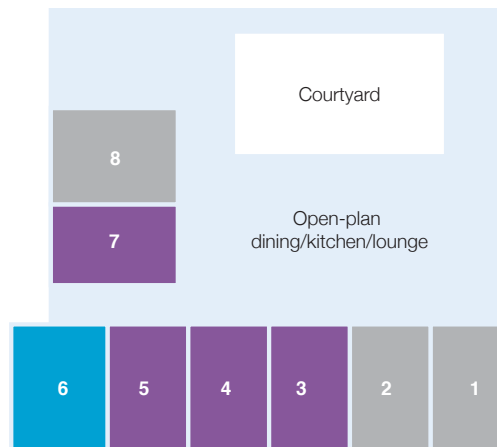

Mercy Place Ballarat – Ground floor

GRANDE

Our stylish Grande rooms offer private ensuites, independently controlled heating and cooling, and built-in wardrobes. Located on the ground and first floors, these contemporary rooms provide a peaceful space to relax.

DELUXE+

These highly sought-after Deluxe+ rooms are available on all three floors of Mercy Place Ballarat. The rooms have plenty of space, with features including a private ensuite, large bay windows or a desk. Some Deluxe+ rooms also offer views of the tranquil reflection garden.

SUPERIOR

Our ground-floor Superior rooms offer pleasant garden views and plenty of natural light. Each of these large corner rooms has a private ensuite and provides direct access to our home's beautifully designed gardens.

SUPERIOR+

Occupying prime corner positions and extra floor space, these Superior+ rooms are ideal for welcoming family and friends. Situated on all three floors of Mercy Place Ballarat, the rooms feature either a privacy balcony or direct access to our manicured gardens.

HOUSE 1

HOUSE 3

HOUSE 2

HOUSE 4