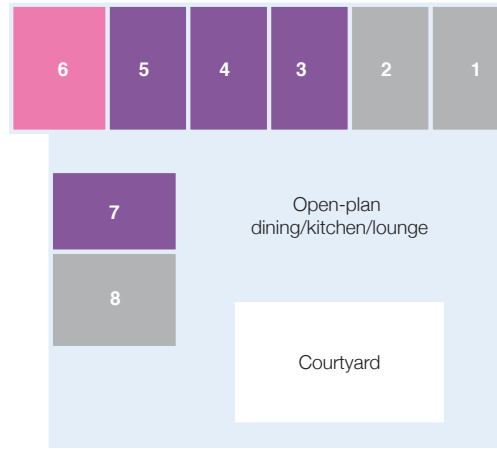

Mercy Place Ballarat – Ground floor

GRANDE

Our stylish Grande rooms offer private ensuites, independently controlled heating and cooling, and built-in wardrobes. Located on the ground and first floors, these contemporary rooms provide a peaceful space to relax.

DELUXE+

These highly sought-after Deluxe+ rooms are available on all three floors of Mercy Place Ballarat. The rooms have plenty of space, with features including a private ensuite, large bay windows or a desk. Some Deluxe+ rooms also offer views of the tranquil reflection garden.

SUPERIOR

Our ground-floor Superior rooms offer pleasant garden views and plenty of natural light. Each of these large corner rooms has a private ensuite and provides direct access to our home's beautifully designed gardens.

SUPERIOR+

Occupying prime corner positions and extra floor space, these Superior+ rooms are ideal for welcoming family and friends. Situated on all three floors of Mercy Place Ballarat, the rooms feature either a privacy balcony or direct access to our manicured gardens.

HOUSE 1