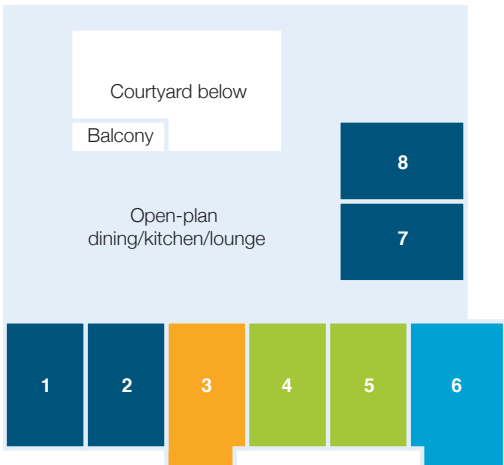

# Mercy Place Ballarat – First floor *(continued)*

**SUPERIOR+**

**EXECUTIVE**

Snap up one of just five luxurious Executive suites located in prime positions on the first and second floors of Mercy Place Ballarat. Measuring 24–28m<sup>2</sup>, these extra-large corner rooms feature private balconies, stylish furniture and fittings, and sweeping views of the Ballarat region.

# Mercy Place Ballarat – Second floor

- DELUXE**
- DELUXE+**
- PREMIER**
- PREMIER+**
- SUPERIOR+**
- EXECUTIVE**

**HOUSE 11**

**HOUSE 13**

**HOUSE 12**

**HOUSE 14**

Call now to book a personal tour  
of Mercy Place Ballarat.