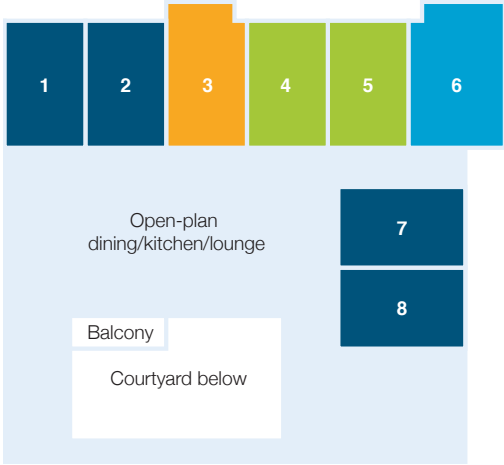

### HOUSE 6

# Mercy Place Ballarat – First floor *(continued)*

**SUPERIOR+**

**EXECUTIVE**

Snap up one of just five luxurious Executive suites located in prime positions on the first and second floors of Mercy Place Ballarat. Measuring 24–28m<sup>2</sup>, these extra-large corner rooms feature private balconies, stylish furniture and fittings, and sweeping views of the Ballarat region.

# Mercy Place Ballarat – Second floor

- DELUXE**
- DELUXE+**
- PREMIER**
- PREMIER+**
- SUPERIOR+**
- EXECUTIVE**

**HOUSE 11**

**HOUSE 13**

**HOUSE 12**

**HOUSE 14**

Call now to book a personal tour  
of Mercy Place Ballarat.