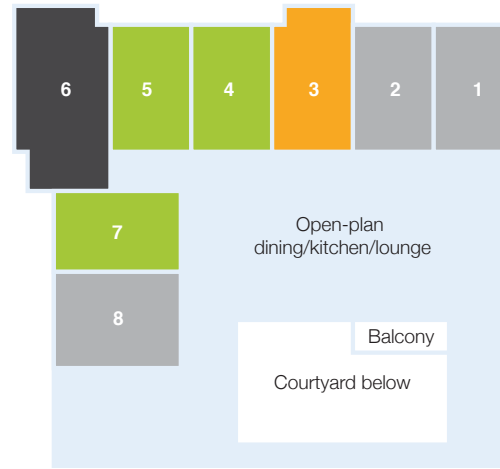

Mercy Place Ballarat – First floor

GRANDE

DELUXE

These modern rooms on the first and second floors are a popular choice, featuring private ensuites, air conditioning and heating, and built-in wardrobes. Some of our Deluxe rooms also offer access to an adjoining room, which can be used as a second bedroom or additional living area.

DELUXE+

PREMIER

These beautiful, light-filled rooms on the first and second floors offer a bay window or study nook with views of the landscaped gardens. Some rooms are situated close to our home's terraced areas and you will also enjoy stunning views of Ballarat.

PREMIER+

Our Premium+ rooms are located on the first and second floors with most rooms offering private balconies for your enjoyment. These rooms are stylishly appointed and feature private ensuites, heating and cooling and a built-in wardrobe.

Room descriptions continue on next page.

HOUSE 5