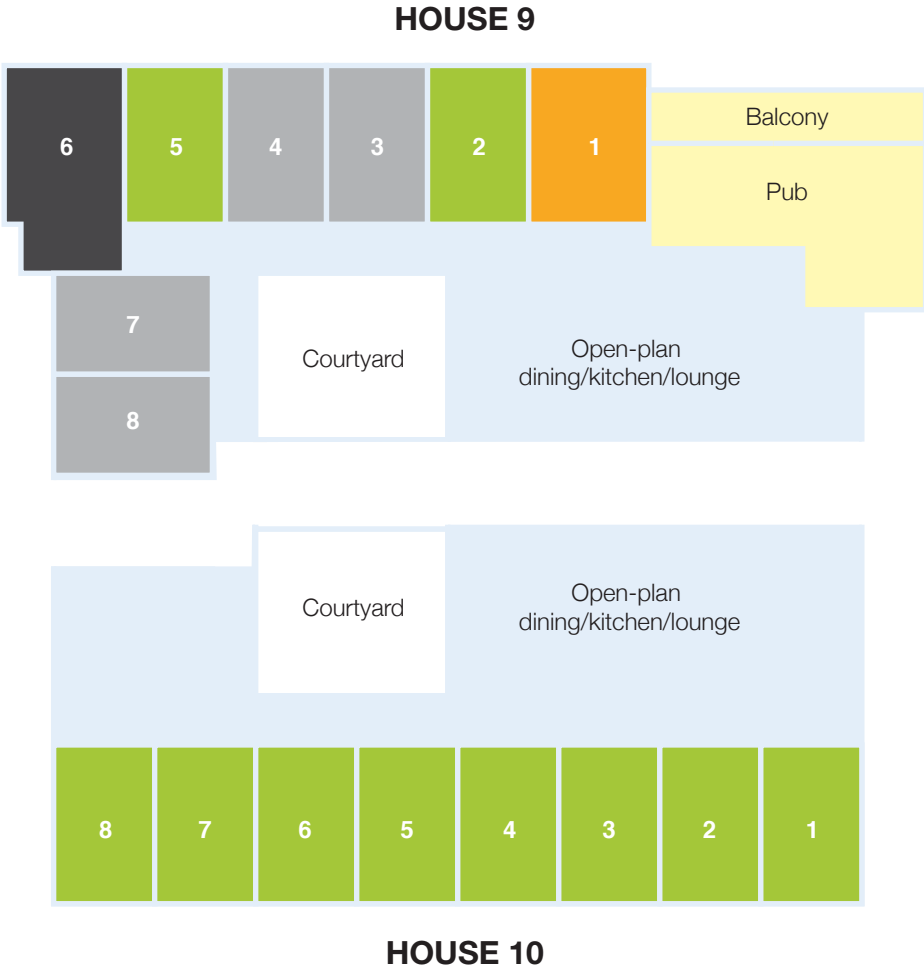

### HOUSE 6

### HOUSE 8

# Mercy Place Ballarat – First floor *(continued)*

**SUPERIOR+**

**EXECUTIVE**

Snap up one of just five luxurious Executive suites located in prime positions on the first and second floors of Mercy Place Ballarat. Measuring 24–28m<sup>2</sup>, these extra-large corner rooms feature private balconies, stylish furniture and fittings, and sweeping views of the Ballarat region.

# Mercy Place Ballarat – Second floor

- DELUXE**
- DELUXE+**
- PREMIER**
- PREMIER+**
- SUPERIOR+**
- EXECUTIVE**

**HOUSE 11**

**HOUSE 13**

**HOUSE 12**

**HOUSE 14**

Call now to book a personal tour  
of Mercy Place Ballarat.