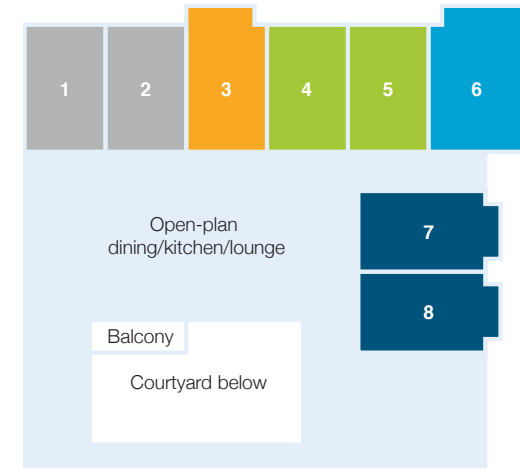

SUPERIOR+

Occupying prime corner positions and extra floor space, these Superior+ rooms are ideal for welcoming family and friends. Situated on all three floors of Mercy Place Ballarat, the rooms feature either a privacy balcony or direct access to our manicured gardens.

PREMIER+

Our Premium+ rooms are located on the first and second floors with most rooms offering private balconies for your enjoyment. These rooms are stylishly appointed and feature private ensuites, heating and cooling and a built-in wardrobe.

Room descriptions continue on next page.

HOUSE 5

HOUSE 7

HOUSE 6

HOUSE 8

Mercy Place Ballarat – First floor *(continued)*

SUPERIOR+

EXECUTIVE

Snap up one of just five luxurious Executive suites located in prime positions on the first and second floors of Mercy Place Ballarat. Measuring 24–28m², these extra-large corner rooms feature private balconies, stylish furniture and fittings, and sweeping views of the Ballarat region.