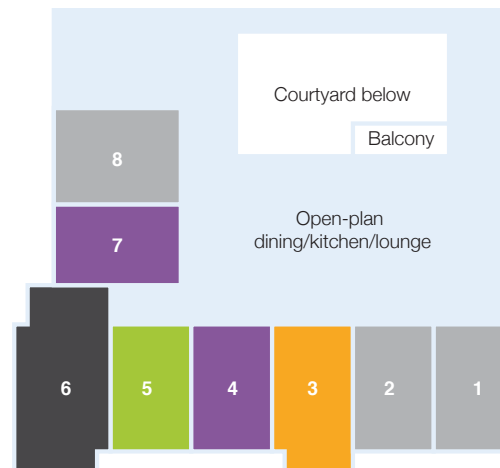

Room descriptions continue on next page.

HOUSE 5

HOUSE 7

HOUSE 6

HOUSE 8

Mercy Place Ballarat – First floor *(continued)*

SUPERIOR+

EXECUTIVE

Snap up one of just five luxurious Executive suites located in prime positions on the first and second floors of Mercy Place Ballarat. Measuring 24–28m², these extra-large corner rooms feature private balconies, stylish furniture and fittings, and sweeping views of the Ballarat region.

Mercy Place Ballarat – Second floor

- DELUXE**
- DELUXE+**
- PREMIER**
- PREMIER+**
- SUPERIOR+**
- EXECUTIVE**

HOUSE 11

HOUSE 13

HOUSE 12

HOUSE 14

Call now to book a personal tour
of Mercy Place Ballarat.

Mercy Place Ballarat