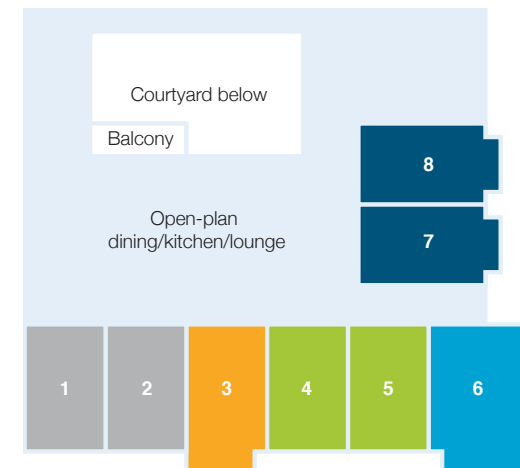

Room descriptions continue on next page.

HOUSE 5

HOUSE 7

HOUSE 6

HOUSE 8

Mercy Place Ballarat – First floor *(continued)*

SUPERIOR+

EXECUTIVE

Snap up one of just five luxurious Executive suites located in prime positions on the first and second floors of Mercy Place Ballarat. Measuring 24–28m², these extra-large corner rooms feature private balconies, stylish furniture and fittings, and sweeping views of the Ballarat region.

Mercy Place Ballarat – Second floor

- DELUXE**
- DELUXE+**
- PREMIER**
- PREMIER+**
- SUPERIOR+**
- EXECUTIVE**

HOUSE 11

HOUSE 13

HOUSE 12

HOUSE 14

Call now to book a personal tour
of Mercy Place Ballarat.

Mercy Place Ballarat