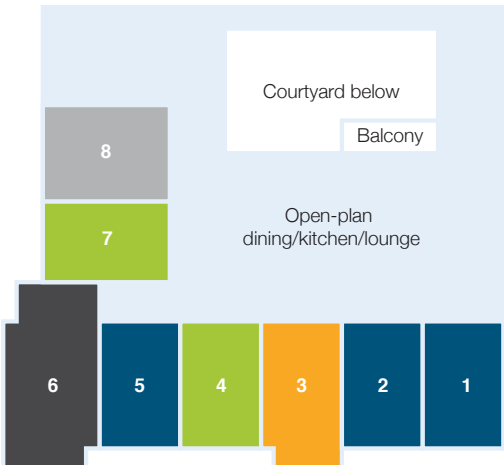

Room descriptions continue on next page.

HOUSE 5

HOUSE 7

HOUSE 6

HOUSE 8

Mercy Place Ballarat – First floor *(continued)*

SUPERIOR+

EXECUTIVE

Snap up one of just five luxurious Executive suites located in prime positions on the first and second floors of Mercy Place Ballarat. Measuring 24–28m², these extra-large corner rooms feature private balconies, stylish furniture and fittings, and sweeping views of the Ballarat region.

Mercy Place Ballarat – Second floor

- DELUXE**
- DELUXE+**
- PREMIER**
- PREMIER+**
- SUPERIOR+**
- EXECUTIVE**

HOUSE 11

HOUSE 13

HOUSE 12

HOUSE 14

Call now to book a personal tour
of Mercy Place Ballarat.

Mercy Place Ballarat