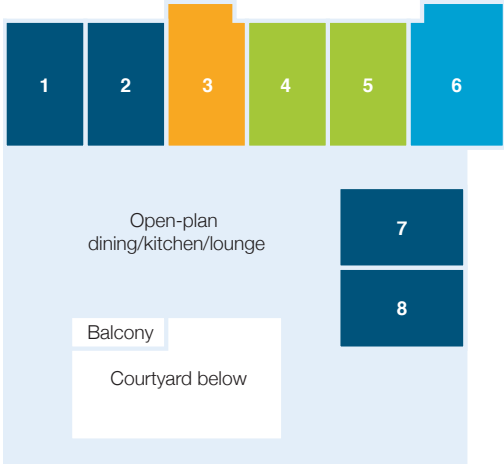

Room descriptions continue on next page.

HOUSE 5

HOUSE 7

HOUSE 6

HOUSE 8

Mercy Place Ballarat – First floor *(continued)*

SUPERIOR+

EXECUTIVE

Snap up one of just five luxurious Executive suites located in prime positions on the first and second floors of Mercy Place Ballarat. Measuring 24–28m², these extra-large corner rooms feature private balconies, stylish furniture and fittings, and sweeping views of the Ballarat region.

Mercy Place Ballarat – Second floor

- DELUXE**
- DELUXE+**
- PREMIER**
- PREMIER+**
- SUPERIOR+**
- EXECUTIVE**

HOUSE 11

HOUSE 13

HOUSE 12

HOUSE 14

Call now to book a personal tour
of Mercy Place Ballarat.

Mercy Place Ballarat