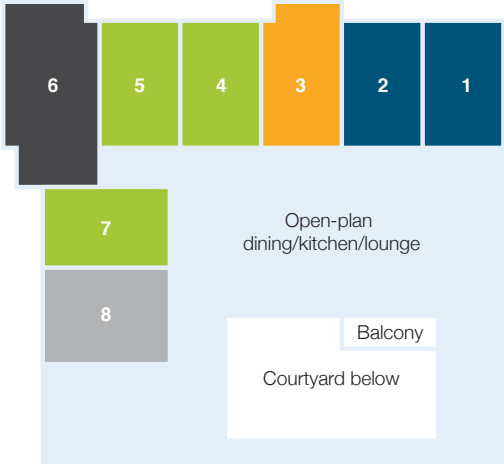

SUPERIOR+

Occupying prime corner positions and extra floor space, these Superior+ rooms are ideal for welcoming family and friends. Situated on all three floors of Mercy Place Ballarat, the rooms feature either a privacy balcony or direct access to our manicured gardens.

Room descriptions continue on next page.

HOUSE 5

HOUSE 7

HOUSE 6

HOUSE 8

Mercy Place Ballarat – First floor *(continued)*

SUPERIOR+

EXECUTIVE

Snap up one of just five luxurious Executive suites located in prime positions on the first and second floors of Mercy Place Ballarat. Measuring 24–28m², these extra-large corner rooms feature private balconies, stylish furniture and fittings, and sweeping views of the Ballarat region.

Mercy Place Ballarat – Second floor

- DELUXE**
- DELUXE+**
- PREMIER**
- PREMIER+**
- SUPERIOR+**
- EXECUTIVE**

HOUSE 11

HOUSE 13

HOUSE 12

HOUSE 14

Call now to book a personal tour
of Mercy Place Ballarat.

Mercy Place Ballarat