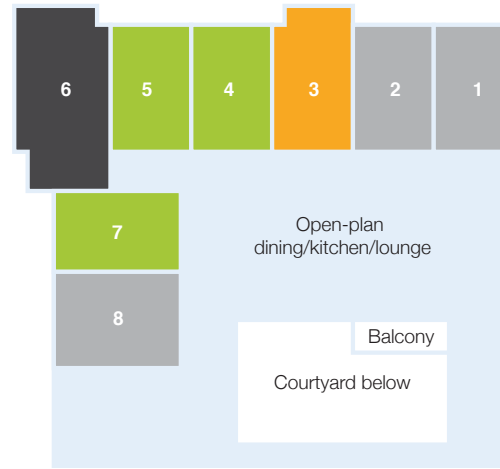

SUPERIOR+

Occupying prime corner positions and extra floor space, these Superior+ rooms are ideal for welcoming family and friends. Situated on all three floors of Mercy Place Ballarat, the rooms feature either a privacy balcony or direct access to our manicured gardens.

DELUXE+

PREMIER

These beautiful, light-filled rooms on the first and second floors offer a bay window or study nook with views of the landscaped gardens. Some rooms are situated close to our home's terraced areas and you will also enjoy stunning views of Ballarat.

Room descriptions continue on next page.

HOUSE 5

HOUSE 7

HOUSE 6

HOUSE 8

Mercy Place Ballarat – First floor *(continued)*

SUPERIOR+

EXECUTIVE

Snap up one of just five luxurious Executive suites located in prime positions on the first and second floors of Mercy Place Ballarat. Measuring 24–28m², these extra-large corner rooms feature private balconies, stylish furniture and fittings, and sweeping views of the Ballarat region.