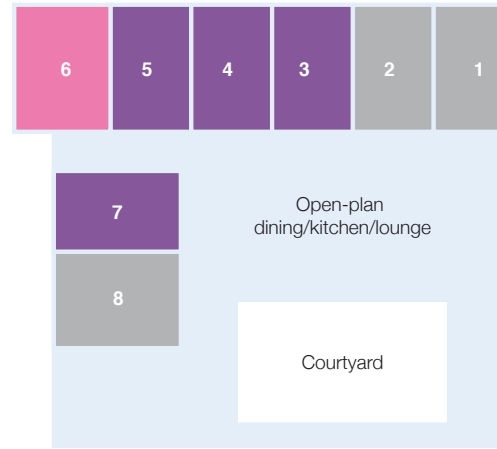

Mercy Place Ballarat – Ground floor

GRANDE

Our stylish Grande rooms offer private ensuites, independently controlled heating and cooling, and built-in wardrobes. Located on the ground and first floors, these contemporary rooms provide a peaceful space to relax.

DELUXE+

These highly sought-after Deluxe+ rooms are available on all three floors of Mercy Place Ballarat. The rooms have plenty of space, with features including a private ensuite, large bay windows or a desk. Some Deluxe+ rooms also offer views of the tranquil reflection garden.

SUPERIOR

Our ground-floor Superior rooms offer pleasant garden views and plenty of natural light. Each of these large corner rooms has a private ensuite and provides direct access to our home's beautifully designed gardens.

SUPERIOR+

Occupying prime corner positions and extra floor space, these Superior+ rooms are ideal for welcoming family and friends. Situated on all three floors of Mercy Place Ballarat, the rooms feature either a privacy balcony or direct access to our manicured gardens.

HOUSE 1