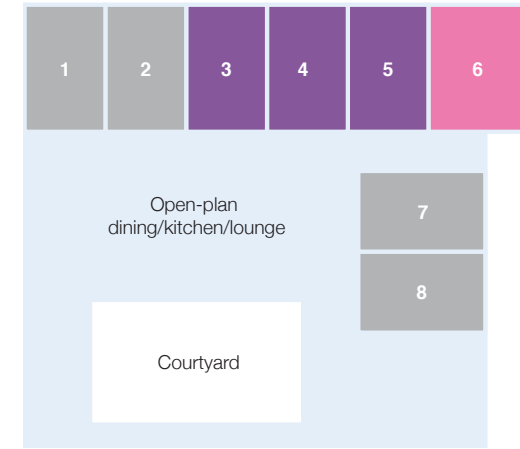

Mercy Place Ballarat – Ground floor

GRANDE

Our stylish Grande rooms offer private ensuites, independently controlled heating and cooling, and built-in wardrobes. Located on the ground and first floors, these contemporary rooms provide a peaceful space to relax.

DELUXE+

These highly sought-after Deluxe+ rooms are available on all three floors of Mercy Place Ballarat. The rooms have plenty of space, with features including a private ensuite, large bay windows or a desk. Some Deluxe+ rooms also offer views of the tranquil reflection garden.

SUPERIOR

Our ground-floor Superior rooms offer pleasant garden views and plenty of natural light. Each of these large corner rooms has a private ensuite and provides direct access to our home's beautifully designed gardens.

SUPERIOR+

Occupying prime corner positions and extra floor space, these Superior+ rooms are ideal for welcoming family and friends. Situated on all three floors of Mercy Place Ballarat, the rooms feature either a privacy balcony or direct access to our manicured gardens.

HOUSE 1

HOUSE 3

HOUSE 2

HOUSE 4