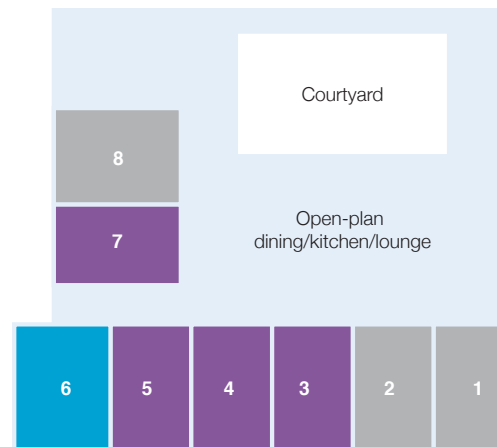

SUPERIOR+

Occupying prime corner positions and extra floor space, these Superior+ rooms are ideal for welcoming family and friends. Situated on all three floors of Mercy Place Ballarat, the rooms feature either a privacy balcony or direct access to our manicured gardens.

HOUSE 1

HOUSE 3

HOUSE 2

HOUSE 4

Mercy Place Ballarat – First floor

GRANDE

DELUXE

These modern rooms on the first and second floors are a popular choice, featuring private ensuites, air conditioning and heating, and built-in wardrobes. Some of our Deluxe rooms also offer access to an adjoining room, which can be used as a second bedroom or additional living area.

Room descriptions continue on next page.

HOUSE 5

HOUSE 7

HOUSE 6

HOUSE 8

Mercy Place Ballarat – First floor *(continued)*

SUPERIOR+

EXECUTIVE