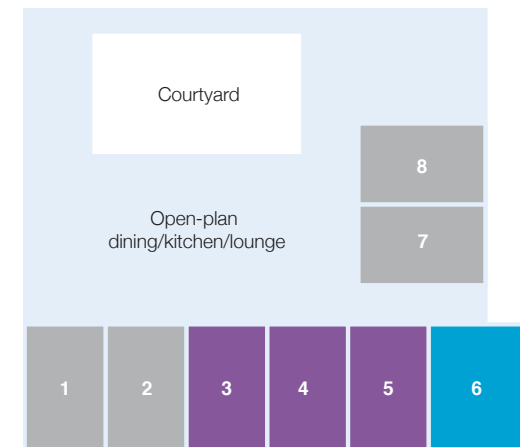

SUPERIOR+

Occupying prime corner positions and extra floor space, these Superior+ rooms are ideal for welcoming family and friends. Situated on all three floors of Mercy Place Ballarat, the rooms feature either a privacy balcony or direct access to our manicured gardens.

HOUSE 1

HOUSE 3

HOUSE 2

HOUSE 4

Mercy Place Ballarat – First floor

GRANDE

DELUXE

These modern rooms on the first and second floors are a popular choice, featuring private ensuites, air conditioning and heating, and built-in wardrobes. Some of our Deluxe rooms also offer access to an adjoining room, which can be used as a second bedroom or additional living area.

DELUXE+

PREMIER

These beautiful, light-filled rooms on the first and second floors offer a bay window or study nook with views of the landscaped gardens. Some rooms are situated close to our home's terraced areas and you will also enjoy stunning views of Ballarat.

Room descriptions continue on next page.

HOUSE 5

HOUSE 7

HOUSE 6

HOUSE 8

Mercy Place Ballarat – First floor *(continued)*

SUPERIOR+

EXECUTIVE