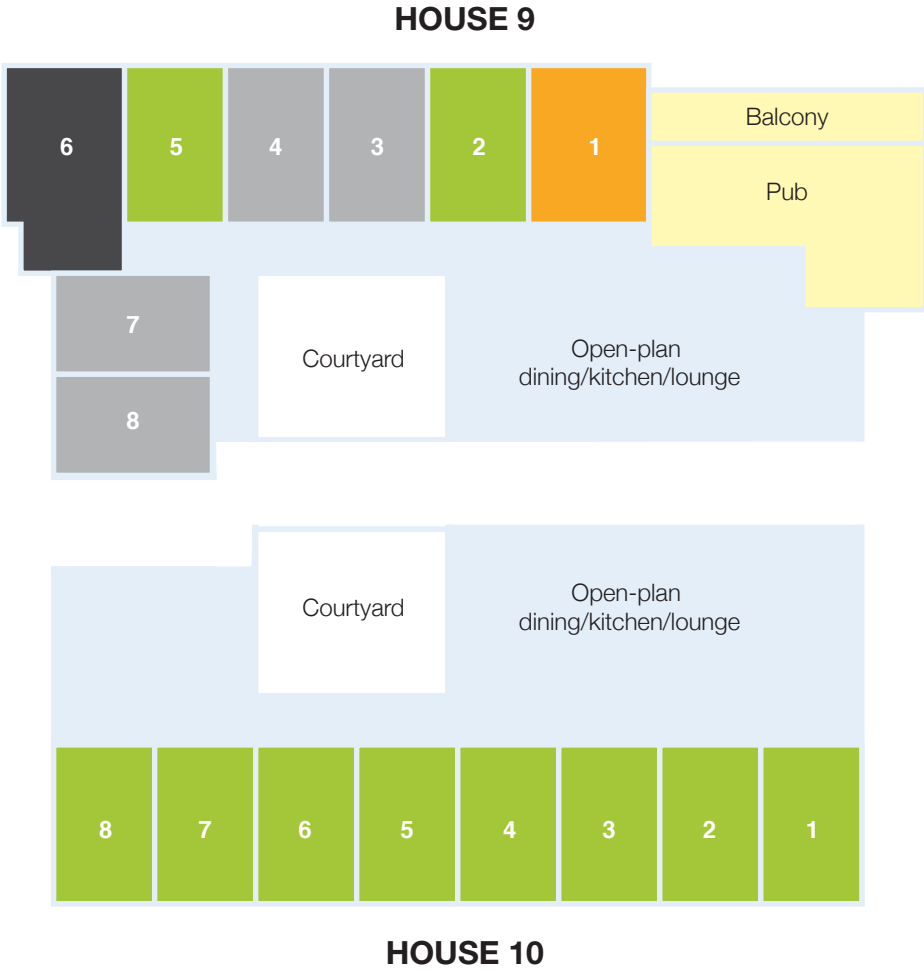

SUPERIOR+

Occupying prime corner positions and extra floor space, these Superior+ rooms are ideal for welcoming family and friends. Situated on all three floors of Mercy Place Ballarat, the rooms feature either a privacy balcony or direct access to our manicured gardens.

Room descriptions continue on next page.

HOUSE 5

HOUSE 7

HOUSE 6

HOUSE 8

Mercy Place Ballarat – First floor *(continued)*

SUPERIOR+

EXECUTIVE

Snap up one of just five luxurious Executive suites located in prime positions on the first and second floors of Mercy Place Ballarat. Measuring 24–28m², these extra-large corner rooms feature private balconies, stylish furniture and fittings, and sweeping views of the Ballarat region.

Mercy Place Ballarat – Second floor

- DELUXE**
- DELUXE+**
- PREMIER**
- PREMIER+**
- SUPERIOR+**
- EXECUTIVE**

HOUSE 11

HOUSE 13

HOUSE 12

HOUSE 14

Call now to book a personal tour
of Mercy Place Ballarat.

Mercy Place Ballarat