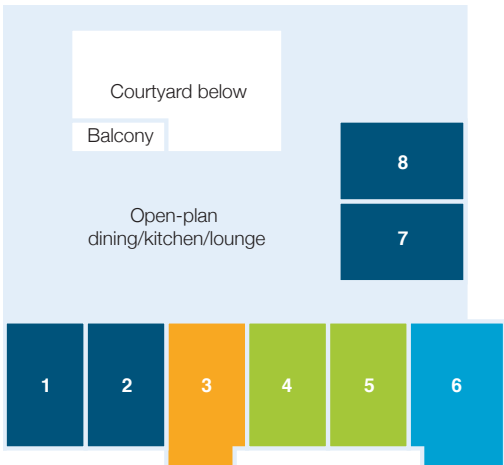

Room descriptions continue on next page.

HOUSE 5

HOUSE 7

HOUSE 6

HOUSE 8

Mercy Place Ballarat – First floor *(continued)*

SUPERIOR+

EXECUTIVE

Snap up one of just five luxurious Executive suites located in prime positions on the first and second floors of Mercy Place Ballarat. Measuring 24–28m², these extra-large corner rooms feature private balconies, stylish furniture and fittings, and sweeping views of the Ballarat region.

Mercy Place Ballarat – Second floor

- DELUXE**
- DELUXE+**
- PREMIER**
- PREMIER+**
- SUPERIOR+**
- EXECUTIVE**

HOUSE 11

HOUSE 13

HOUSE 12

HOUSE 14

Call now to book a personal tour
of Mercy Place Ballarat.

Mercy Place Ballarat