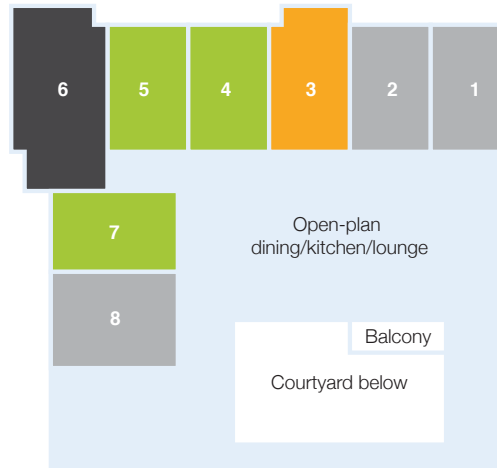

Mercy Place Ballarat – First floor

GRANDE

DELUXE

These modern rooms on the first and second floors are a popular choice, featuring private ensuites, air conditioning and heating, and built-in wardrobes. Some of our Deluxe rooms also offer access to an adjoining room, which can be used as a second bedroom or additional living area.

DELUXE+

PREMIER

These beautiful, light-filled rooms on the first and second floors offer a bay window or study nook with views of the landscaped gardens. Some rooms are situated close to our home's terraced areas and you will also enjoy stunning views of Ballarat.

PREMIER+

Our Premium+ rooms are located on the first and second floors with most rooms offering private balconies for your enjoyment. These rooms are stylishly appointed and feature private ensuites, heating and cooling and a built-in wardrobe.

Room descriptions continue on next page.

HOUSE 5