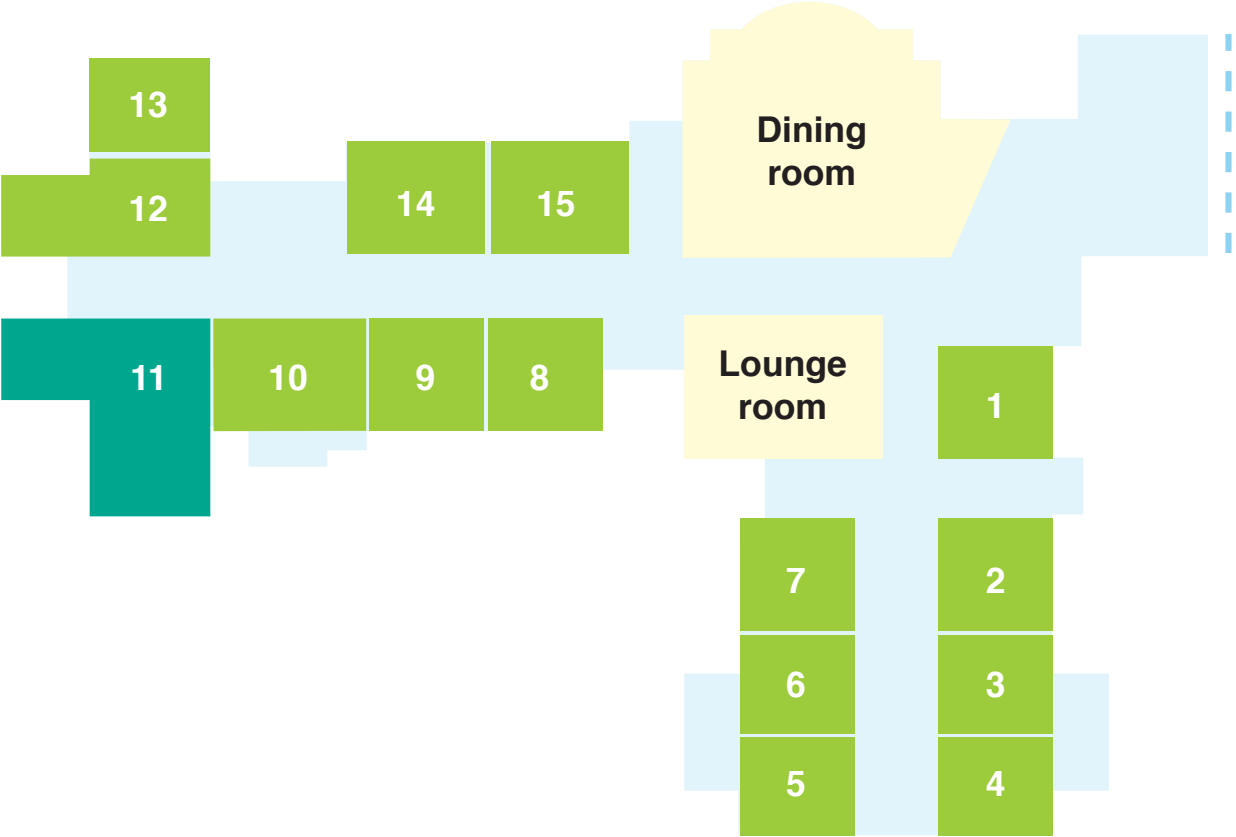

See our *Understanding the costs* brochure for an explanation of payment options or speak to us about how we can tailor a payment package to suit your needs.

		FEATURES					PAYMENT OPTIONS				
		Room	Ensuite	Size	Floor	View	Extra	RAD	DAP	Combination payment example (50% RAD + 50% DAP)	
Classic		Shared	Shared	33–34m ²	G			\$	\$	RAD \$	+ DAP \$
Classic+		Single	Shared	17–20m ²	G			\$	\$	RAD \$	+ DAP \$
Deluxe		Single	Private	15–17m ²	G	✓		\$	\$	RAD \$	+ DAP \$

Prices are effective as of _____ and are subject to change.

Banksia

DELUXE

Savour your own private space in a beautiful Deluxe room at Mercy Place Mount St Joseph's. The highly sought-after single rooms are in excellent condition, boasting private ensuites, good-quality furniture and fittings and ample space to store or display your treasures.

Grevillea

CLASSIC

Our well-maintained Classic shared rooms are the perfect solution for couples or friends, old and new. Located throughout the home, the Classic rooms offer a shared ensuite designed to maximise safety and independence, as well as good-quality furniture and fittings.

DELUXE

Waratah

DELUXE

Bethany

CLASSIC+

The secluded Bethany building offers our spacious Classic+ rooms with shared bathrooms. Complete with good-quality furniture and fittings, these single rooms are located close to the building's own kitchen and lounge.