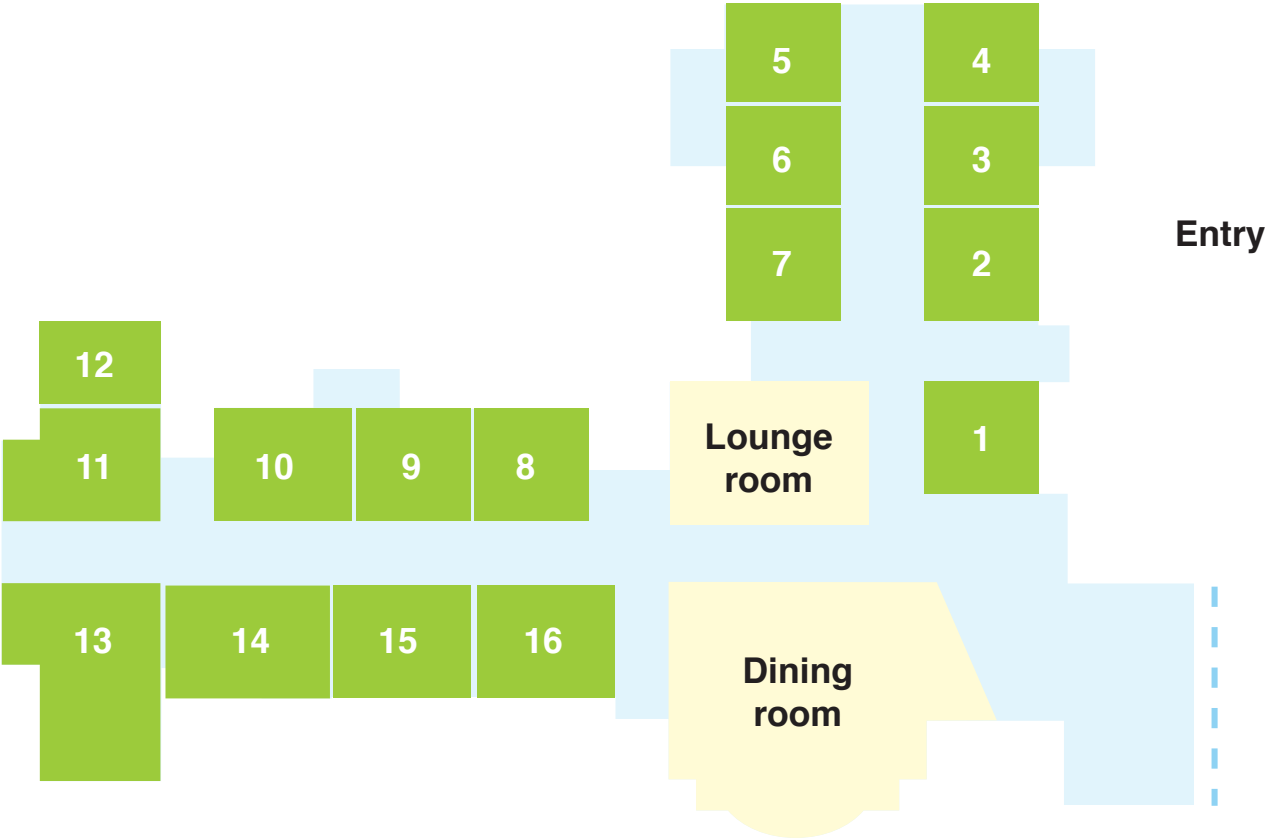

See our *Understanding the costs* brochure for an explanation of payment options or speak to us about how we can tailor a payment package to suit your needs.

		FEATURES					PAYMENT OPTIONS				
		Room	Ensuite	Size	Floor	View	Extra	RAD	DAP	Combination payment example (50% RAD + 50% DAP)	
Classic		Shared	Shared	33–34m ²	G			\$	\$	RAD \$	+ DAP \$
Classic+		Single	Shared	17–20m ²	G			\$	\$	RAD \$	+ DAP \$
Deluxe		Single	Private	15–17m ²	G	✓		\$	\$	RAD \$	+ DAP \$

Prices are effective as of _____ and are subject to change.

Banksia

DELUXE

Savour your own private space in a beautiful Deluxe room at Mercy Place Mount St Joseph's. The highly sought-after single rooms are in excellent condition, boasting private ensuites, good-quality furniture and fittings and ample space to store or display your treasures.

DELUXE

Waratah

DELUXE

Bethany

CLASSIC+

The secluded Bethany building offers our spacious Classic+ rooms with shared bathrooms. Complete with good-quality furniture and fittings, these single rooms are located close to the building's own kitchen and lounge.