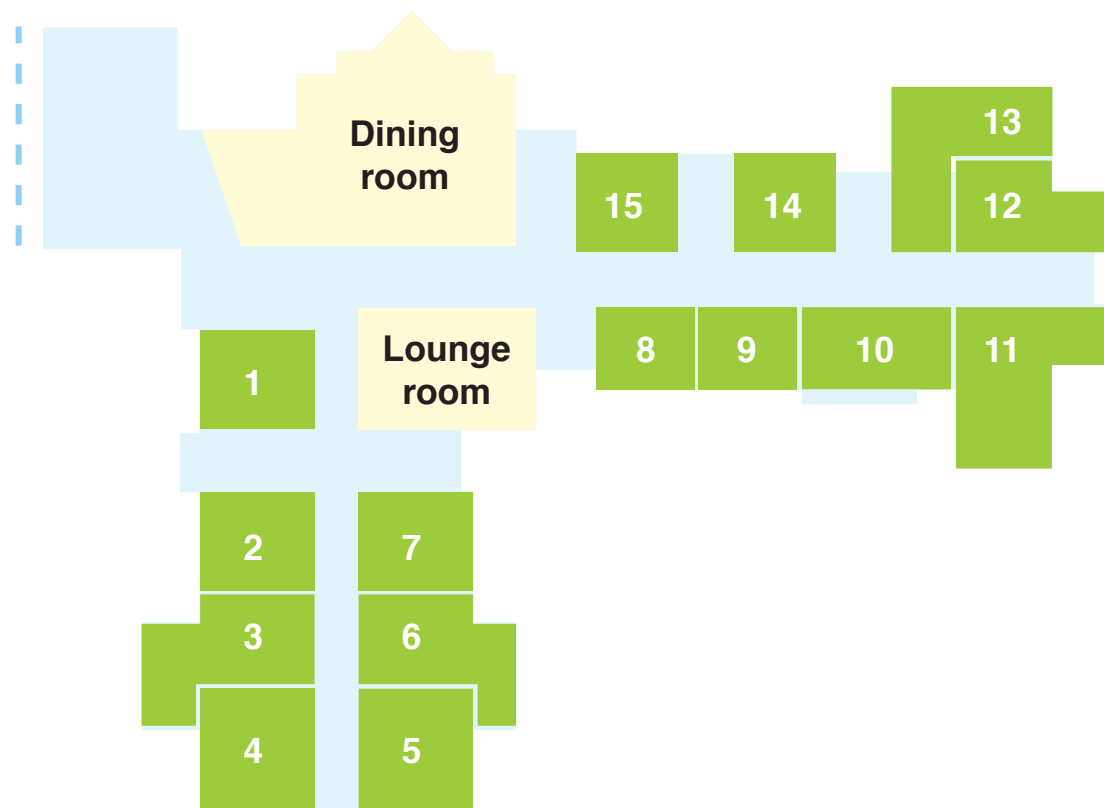

See our *Understanding the costs* brochure for an explanation of payment options or speak to us about how we can tailor a payment package to suit your needs.

		FEATURES					PAYMENT OPTIONS				
		Room	Ensuite	Size	Floor	View	Extra	RAD	DAP	Combination payment example (50% RAD + 50% DAP)	
Classic		Shared	Shared	33–34m ²	G			\$	\$	RAD \$	+ DAP \$
Classic+		Single	Shared	17–20m ²	G			\$	\$	RAD \$	+ DAP \$
Deluxe		Single	Private	15–17m ²	G	✓		\$	\$	RAD \$	+ DAP \$

Prices are effective as of _____ and are subject to change.

Banksia

DELUXE

Savour your own private space in a beautiful Deluxe room at Mercy Place Mount St Joseph's. The highly sought-after single rooms are in excellent condition, boasting private ensuites, good-quality furniture and fittings and ample space to store or display your treasures.

Grevillea

CLASSIC

Our well-maintained Classic shared rooms are the perfect solution for couples or friends, old and new. Located throughout the home, the Classic rooms offer a shared ensuite designed to maximise safety and independence, as well as good-quality furniture and fittings.

DELUXE

Waratah

DELUXE

Bethany

CLASSIC+

The secluded Bethany building offers our spacious Classic+ rooms with shared bathrooms. Complete with good-quality furniture and fittings, these single rooms are located close to the building's own kitchen and lounge.