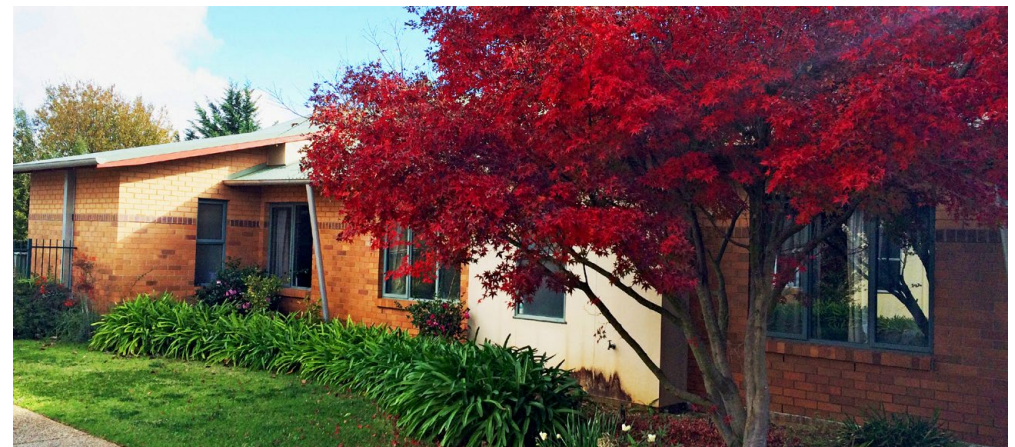

Choosing a room

Our lovely rooms are maintained in good condition. Enjoy the high-quality furniture and fittings, including centrally controlled air conditioning and heating, built-in wardrobes and space for your personal treasures. Add a touch of luxury by choosing a room with plenty of natural light or beautiful views.

***Find your perfect fit by booking a personal tour.
Phone 02 6380 1300.***