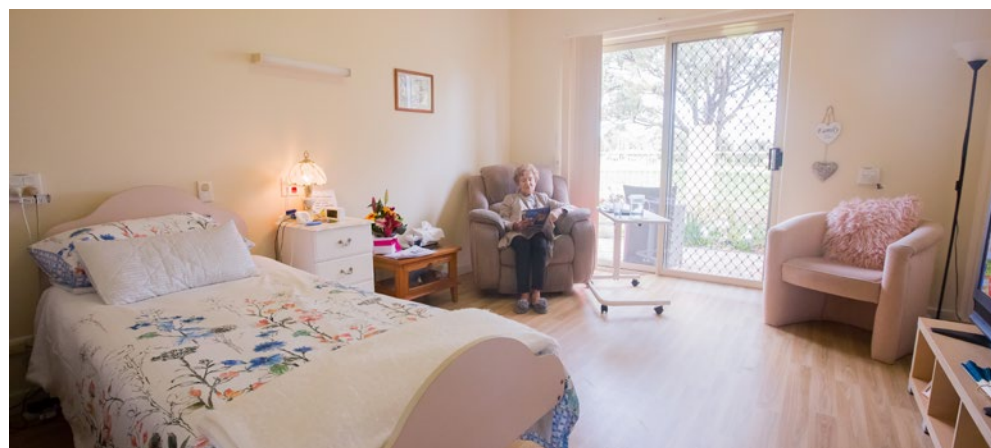

Choosing a room

Our lovely rooms all boast a contemporary and stylish design. Enjoy the good-quality furniture and fittings, including reverse-cycle air conditioning, electric beds and built-in wardrobes with ample space for your personal treasures. Add a touch of luxury by choosing a room with plenty of natural light or beautiful views.

***Find your perfect fit by booking a personal tour.
Phone 08 9422 1304.***