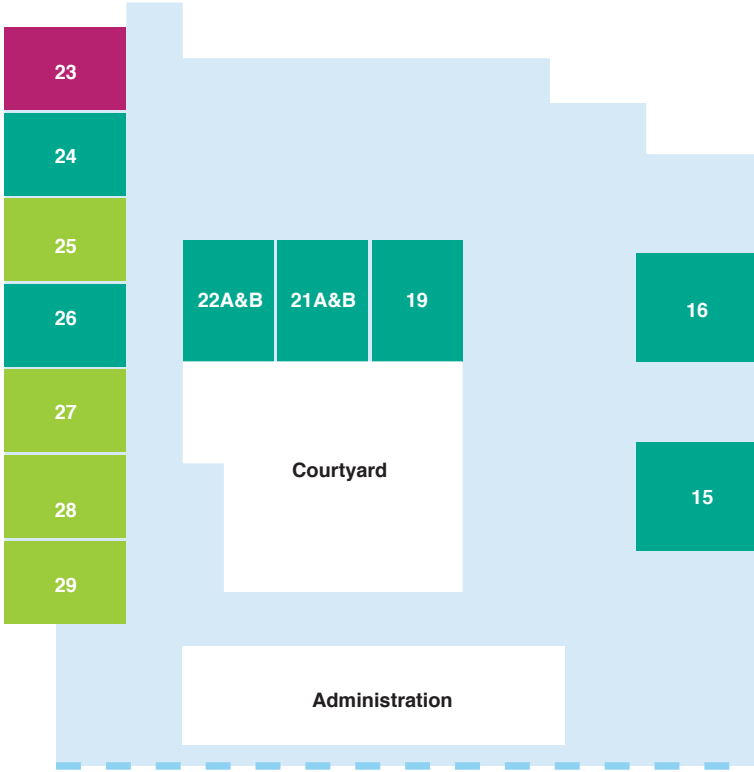

Dolphin and Hungerford wings

CLASSIC

These cosy shared rooms — and two triple rooms — within the Dolphin and Hungerford wings offer shared bathrooms designed to maximise safety and independence. The well-maintained rooms have garden or courtyard views and, within the Dolphin Wing memory support unit, direct access outdoors. Quality fittings include reverse-cycle air conditioning and electronic beds.

GRANDE+

DELUXE