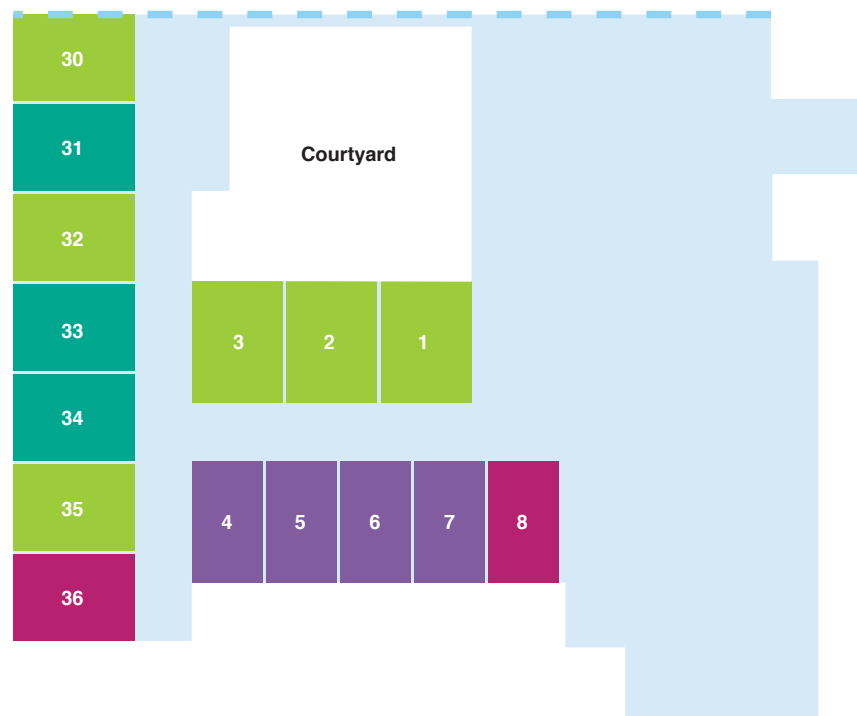

Prices are effective as of _____ and are subject to change.

Sandalwood Wing

DELUXE

Savour the generous space in these beautiful, airy Deluxe rooms that measure between 14-32m². Located throughout the Hungerford, Sandalwood and Pelican wings, the private rooms boast private ensembles and most have lovely views of the Mercy Place Mandurah gardens or direct courtyard access. Enjoy high-quality furniture and fittings, including a built-in wardrobe with ample space for your personal treasures.

GRANDE+

DELUXE

Hungerford and Pelican wings

CLASSIC

GRANDE+

DELUXE

GRANDE

If you value garden views, you will adore these intimate Grande rooms located in the Pelican Wing. Refurbished in 2018, these modern rooms have easy access to a shared ensuite. You will also enjoy the comfort of reverse-cycle air conditioning to ease you through the warmer months.