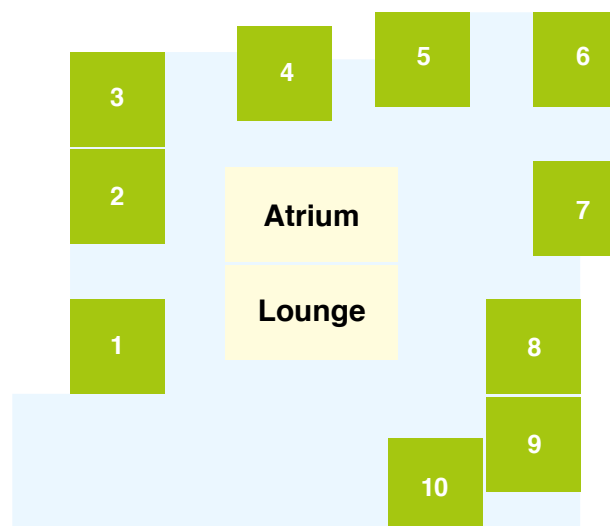

See our *Understanding the costs* brochure for an explanation of payment options or speak to us about how we can tailor a payment package to suit your needs.

FEATURES					PAYMENT OPTIONS			
	Room	Ensuite	Size	Floor	RAD	DAP	Combination payment example (50% RAD + 50% DAP)	
Deluxe	Single/Shared	Shared	16m ² – 24m ²	G	\$	\$	RAD \$	+ DAP \$
Deluxe+	Single	Shared	16m ²	G	\$	\$	RAD \$	+ DAP \$
Premier	Single	Private	16m ²	G	\$	\$	RAD \$	+ DAP \$

Prices are effective as of _____ and are subject to change.

Alfred Lodge

DELUXE

Our Deluxe rooms offer a comfortable and stylish design with a shared ensuite designed to maximise safety and independence. There are 10 private 16m² Deluxe rooms located in the Alfred Lodge, and four shared 24m² rooms within the main building.

Eden Walk and Sunshine Boulevard

DELUXE

DELUXE+

These charming Deluxe+ rooms are well-maintained with a comfortable look and feel. Relax in your private room that offers a shared ensuite designed with safety and independence in mind, as well as your own reverse-cycle air conditioning.

PREMIER

Relish your own private ensuite in a lovely Premier room. Awash in natural light, our single Premier rooms measure 16m² with reverse-cycle air conditioning for the warm summer months and built-in wardrobes for your personal treasures.