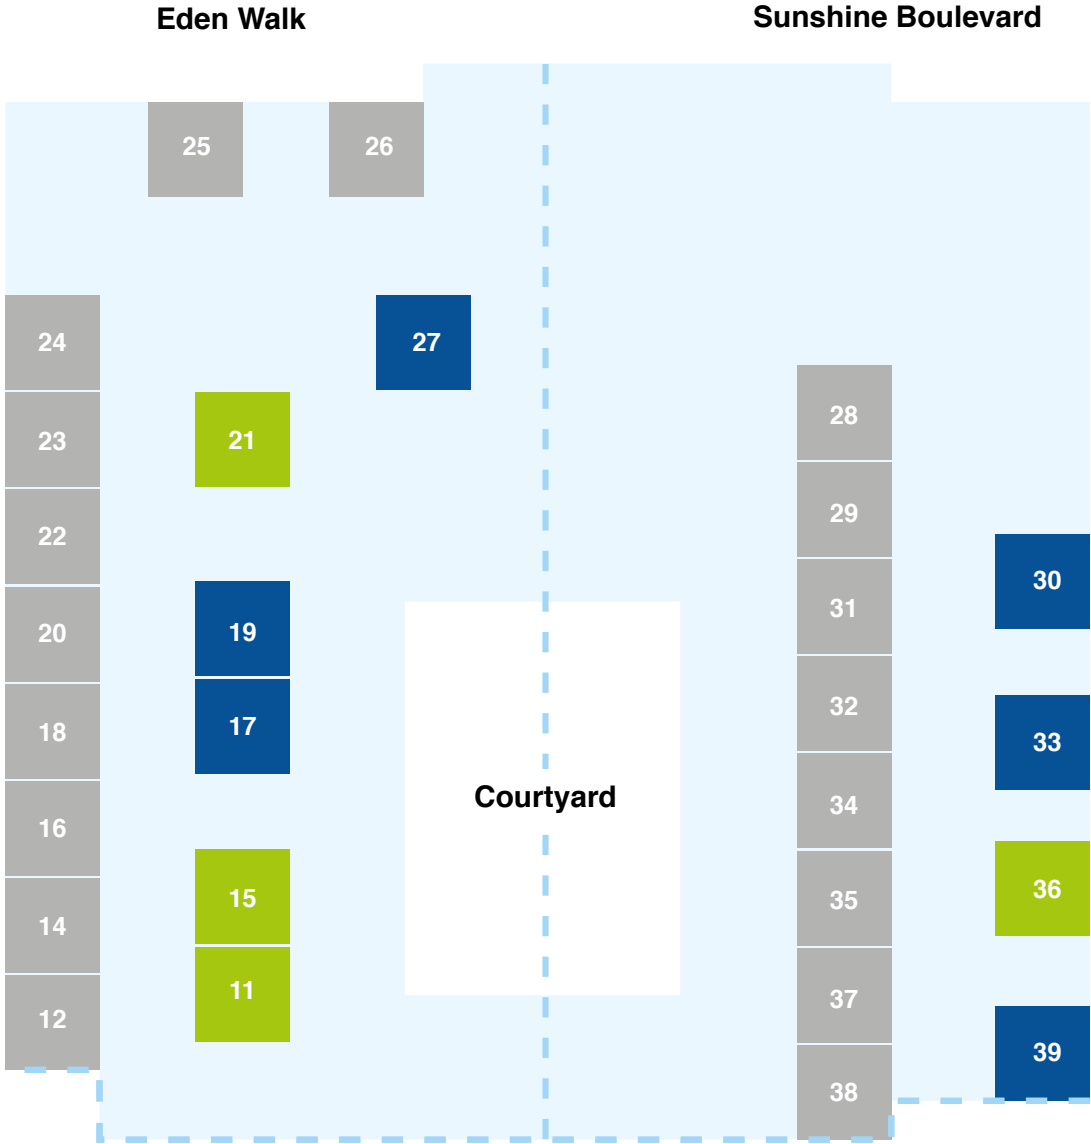

PREMIER

Relish your own private ensuite in a lovely Premier room. Awash in natural light, our single Premier rooms measure 16m² with reverse-cycle air conditioning for the warm summer months and built-in wardrobes for your personal treasures.