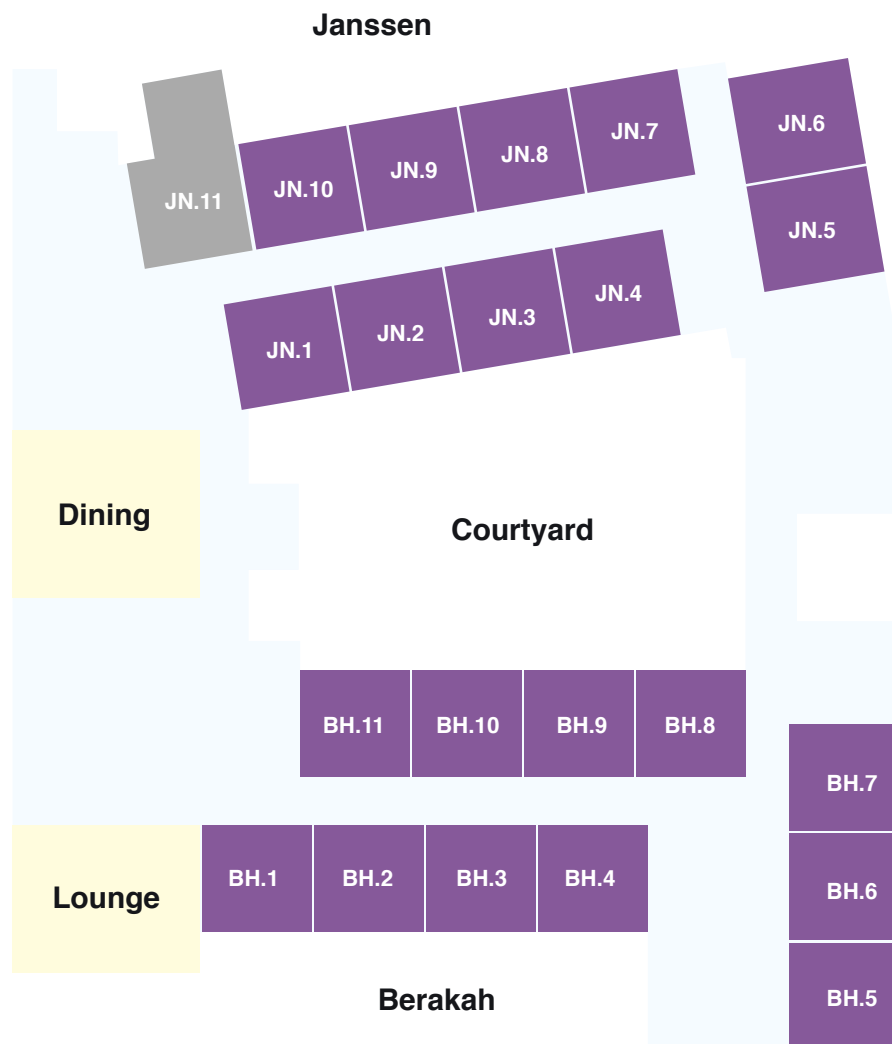

Janssen and Berakah (ground floor)

DELUXE+

If you value space and solitude, secure the only room in Mercy Place Westcourt with its own private courtyard. The spacious Deluxe+ suite is located in Janssen on the ground floor. The highly sought-after room boasts high-quality furniture and fittings including a private ensuite, air conditioning and ample storage.

GRANDE