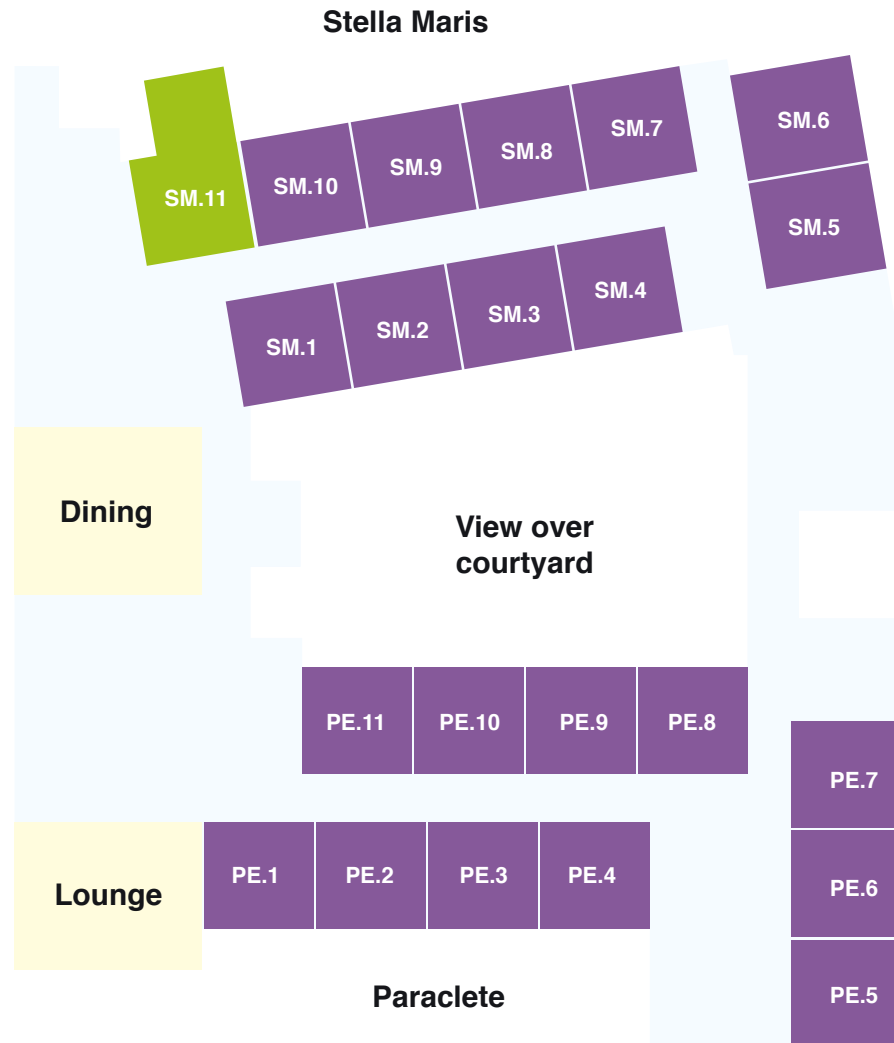

Stella Maris and Paraclete (upper floor)

DELUXE

This beautiful Deluxe room is awash with natural light thanks to its desirable north-facing windows in Stella Maris. Sit back and enjoy the view in your large first floor room, which features a contemporary and attractive design and high-quality fittings including a wall-mounted flat screen TV, air conditioning and storage.

GRANDE