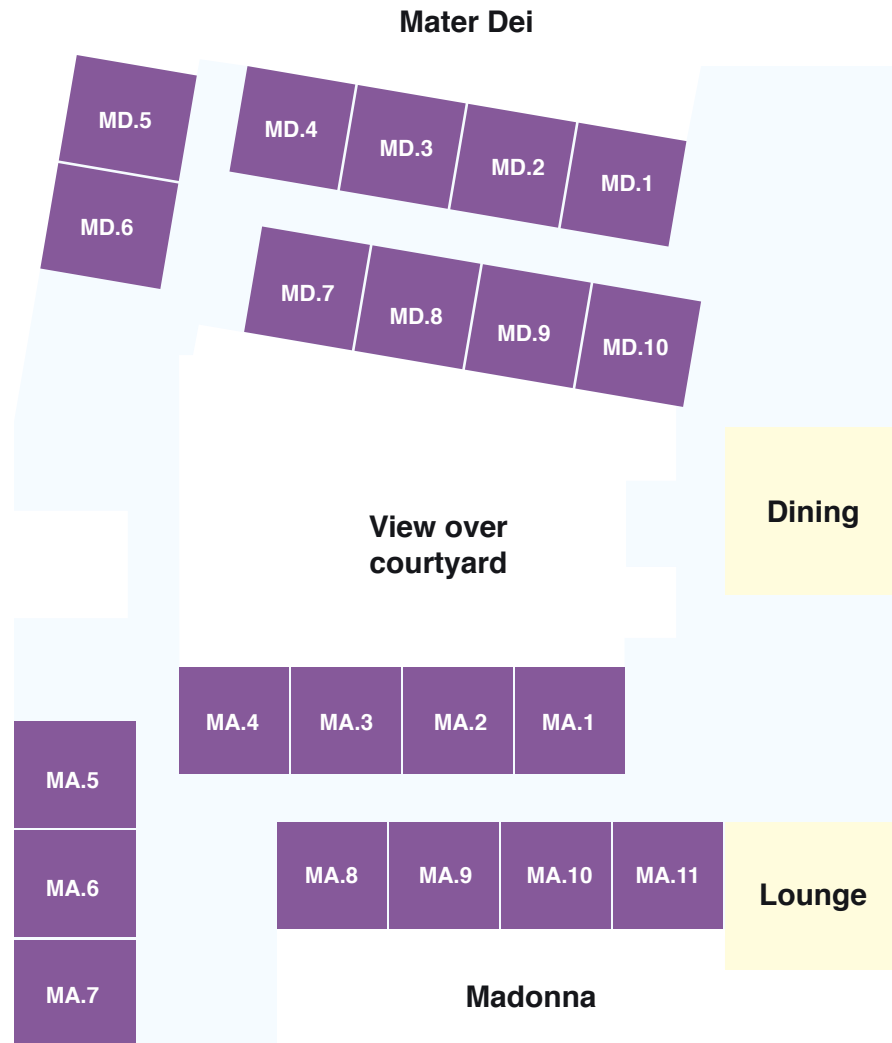

Mater Dei and Madonna (upper floor)

GRANDE