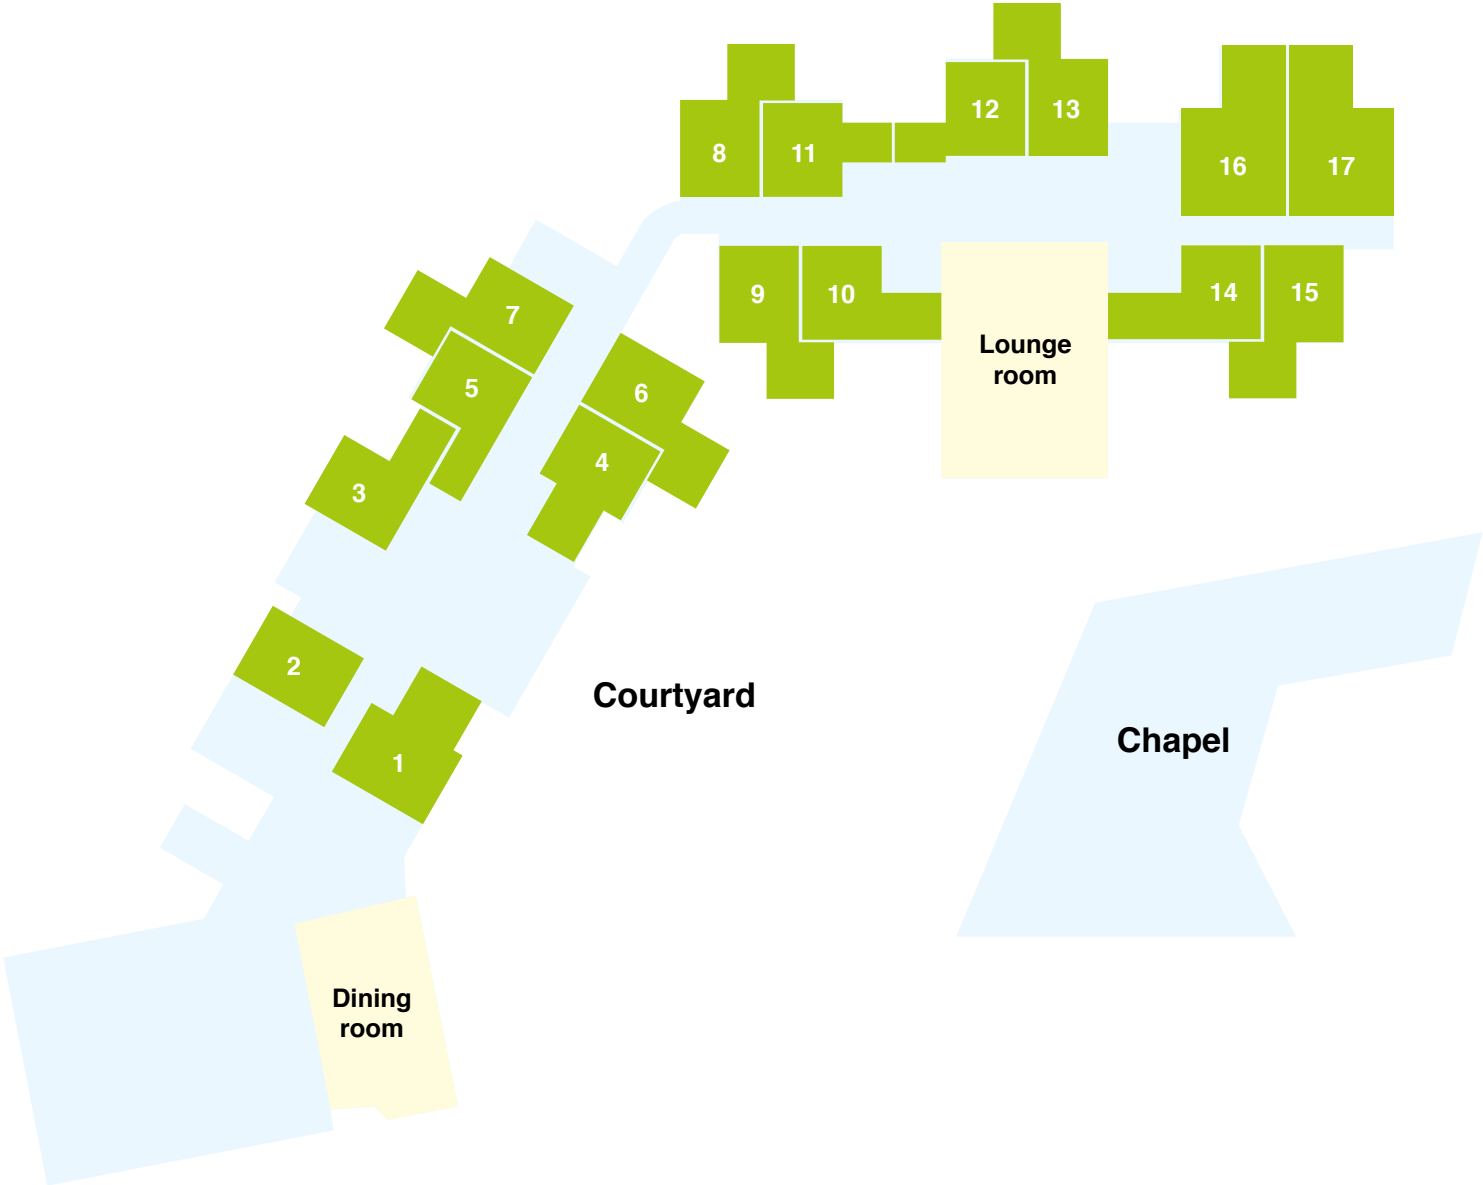

Mercyville Hostel

DELUXE

If you value abundant natural light and easy access to beautiful gardens, you will feel perfectly at home in a Deluxe room. Our peaceful single rooms offer a comfortable and stylish design with bedside and over-bed tables for your convenience. The Deluxe rooms have private ensuites and offer individually controlled reverse-cycle air conditioning. With a built-in wardrobe, there's plenty of space for your personal treasures.