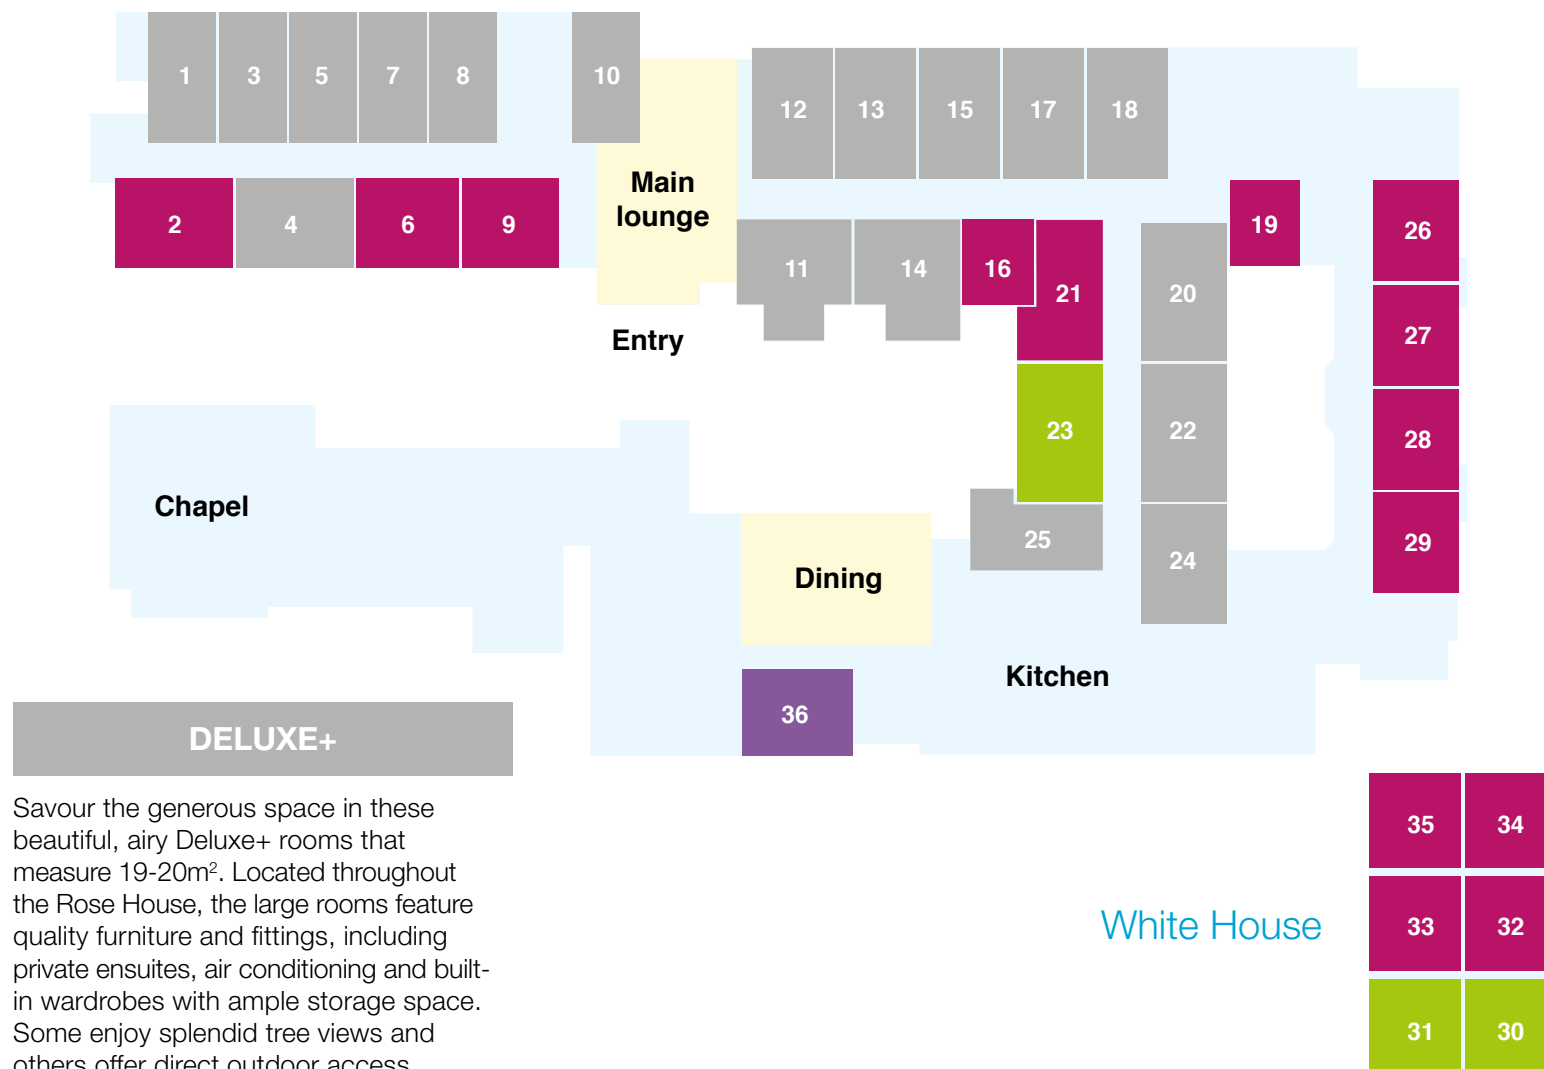

Prices are effective as of _____ and are subject to change.

Villa Maria Hostel

GRANDE

This cosy ground floor Grande room in the main building features attractive, comfortable furniture and fittings including air conditioning and a built-in wardrobe with space for your personal treasures. The 17m² private room offers a private bathroom and toilet.

GRANDE+

These charming Grande+ rooms are located throughout the main building and the White House. Some of the lovely 17m² rooms have views of trees or gardens. All Grande+ rooms feature private ensuites designed with safety and independence in mind, as well as good-quality furniture and fittings.

DELUXE

There are just three of these beautiful Deluxe rooms, which offer the luxury of some extra space at 18m². One of the Deluxe rooms is located in the Rose House, with direct access to the entry courtyard. The other two are in the White House, with a delightful small garden accessible from the bedroom. All Deluxe rooms have private ensuites, air conditioning and built-in wardrobes.

Rose House

Lesmurdie Road

DELUXE+

Savour the generous space in these beautiful, airy Deluxe+ rooms that measure 19-20m². Located throughout the Rose House, the large rooms feature quality furniture and fittings, including private ensuites, air conditioning and built-in wardrobes with ample storage space. Some enjoy splendid tree views and others offer direct outdoor access.