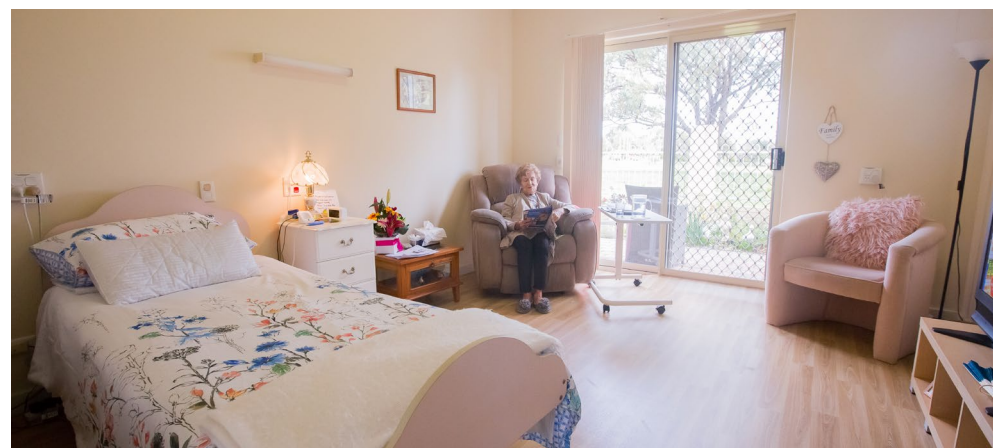

Choosing a room

Our lovely rooms all boast a contemporary and stylish design. Enjoy the good-quality furniture and fittings, including reverse-cycle air conditioning, electric beds and built-in wardrobes with ample space for your personal treasures. Add a touch of luxury by choosing a room with plenty of natural light or beautiful views.

***Find your perfect fit by booking a personal tour.
Phone 08 9422 1304.***