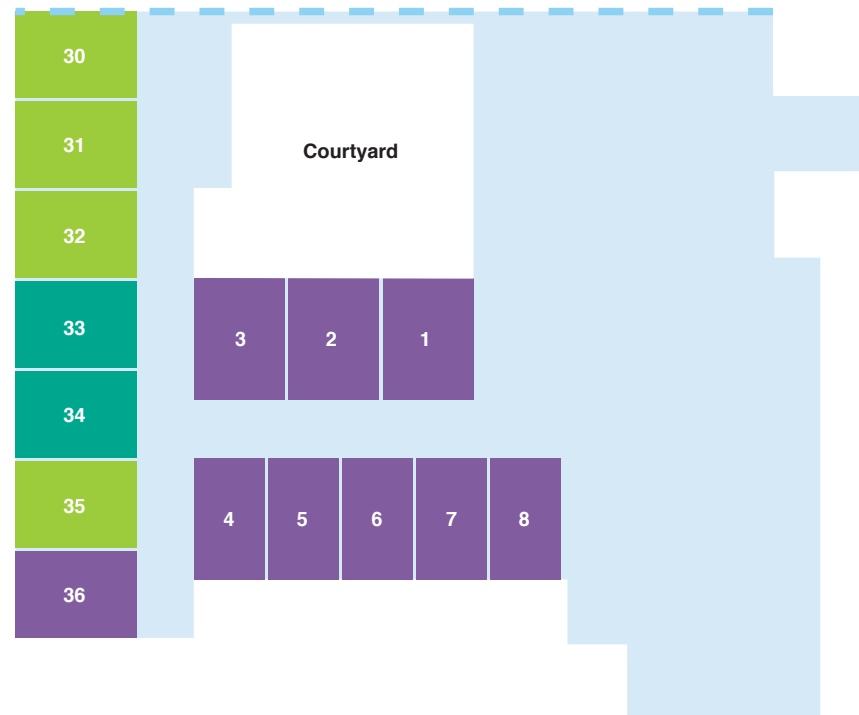

## PREMIER

# Hungerford and Pelican wings

CLASSIC

DELUXE

GRANDE

Call now to book a personal tour  
of Mercy Place Mandurah.