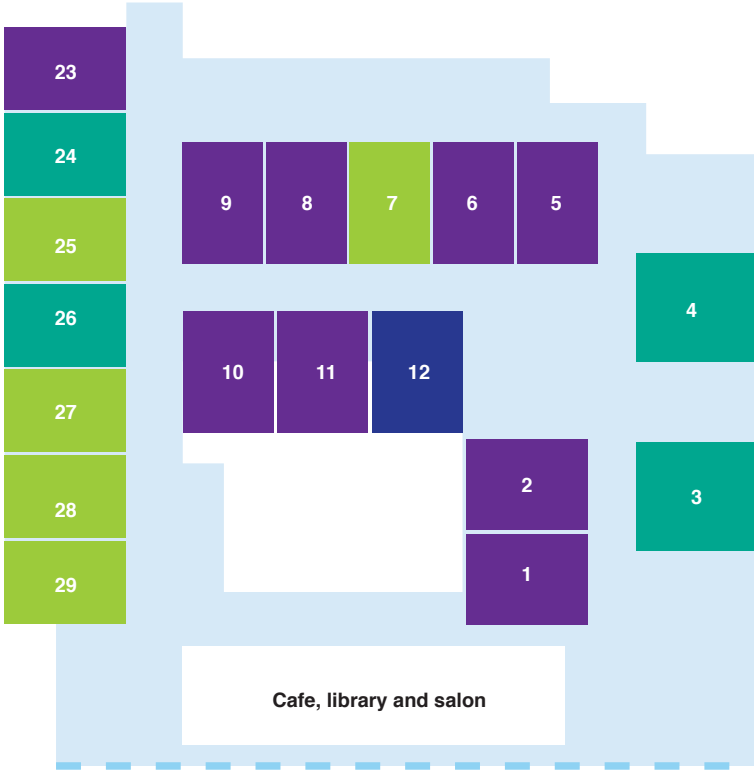

Dolphin and Hungerford wings

CLASSIC

These cosy shared rooms within the Dolphin and Hungerford wings offer shared bathrooms designed to maximise safety and independence. The well-maintained rooms have garden or courtyard views and, within the Dolphin Wing memory support unit, direct access outdoors. Quality fittings include reverse-cycle air conditioning and electronic beds.

GRANDE

If you value garden views, you will adore these intimate Grande rooms located in the Hungerford, Pelican and Dolphin wings. Refurbished in 2018, these modern rooms have easy access to a shared or private ensuite. You will also enjoy the comfort of reverse-cycle air conditioning to ease you through the warmer months.

DELUXE

PREMIER