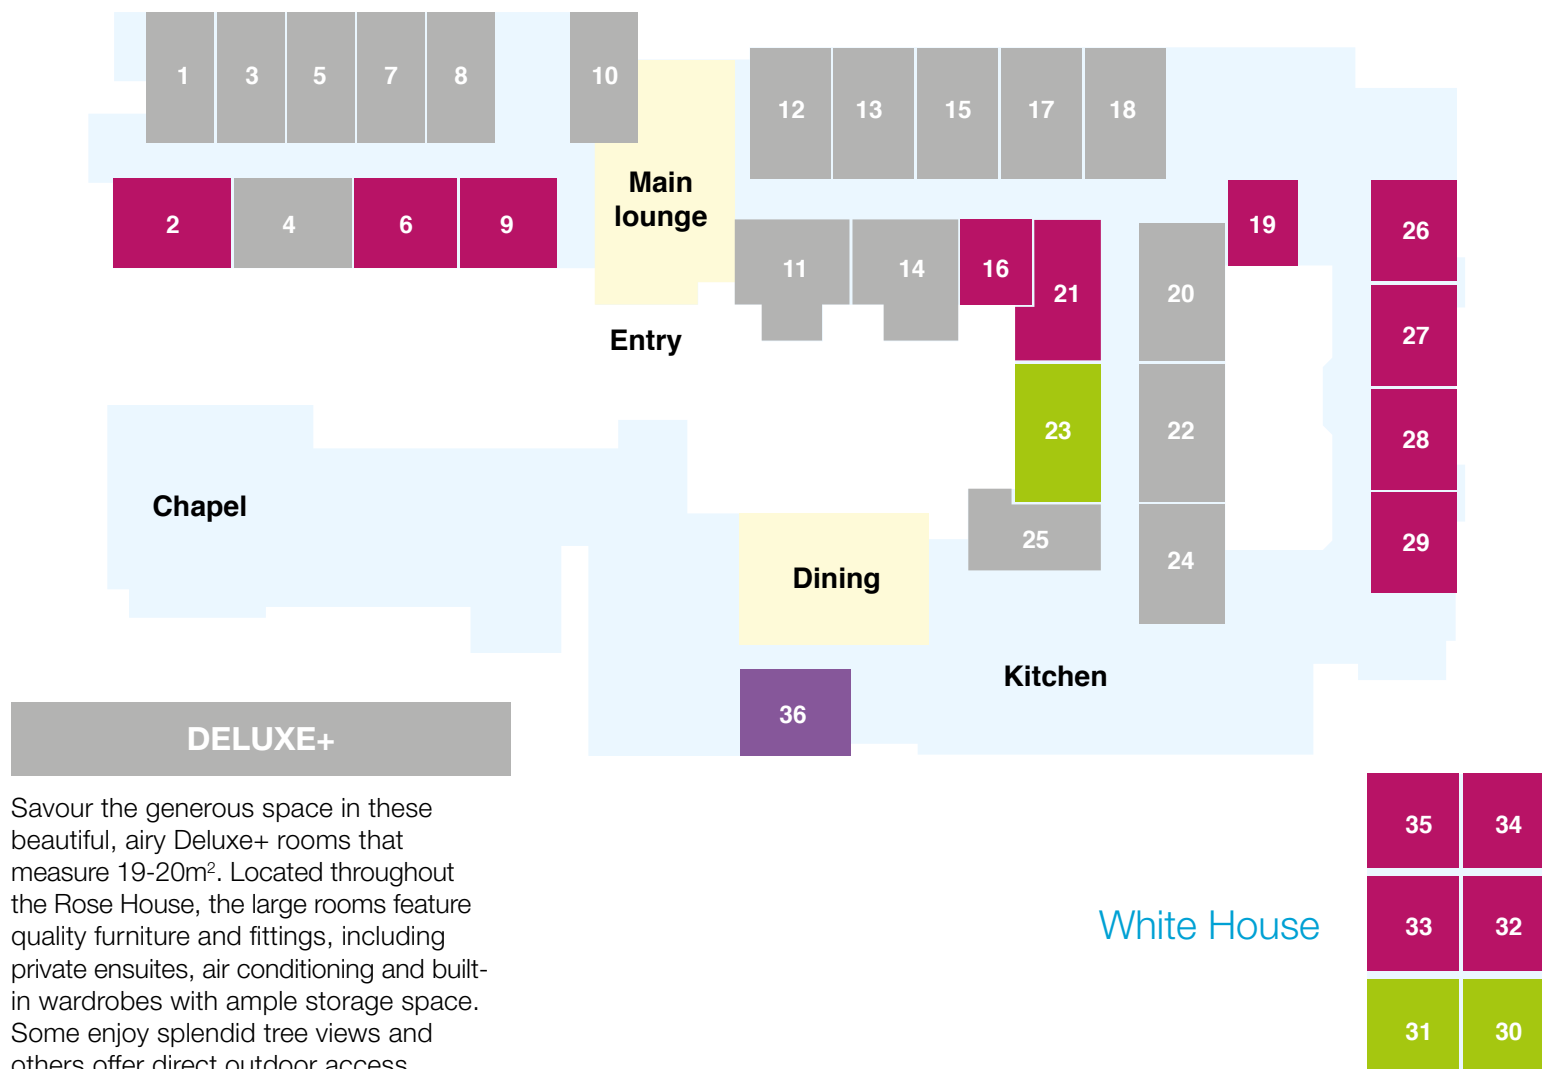

Prices are effective as of _____ and are subject to change.

Villa Maria Hostel

GRANDE

This cosy ground floor Grande room in the main building features attractive, comfortable furniture and fittings including air conditioning and a built-in wardrobe with space for your personal treasures. The 17m² private room offers a private bathroom and toilet.

GRANDE+

These charming Grande+ rooms are located throughout the main building and the White House. Some of the lovely 17m² rooms have views of trees or gardens. All Grande+ rooms feature private ensuites designed with safety and independence in mind, as well as good-quality furniture and fittings.

DELUXE

There are just three of these beautiful Deluxe rooms, which offer the luxury of some extra space at 18m². One of the Deluxe rooms is located in the Rose House, with direct access to the entry courtyard. The other two are in the White House, with a delightful small garden accessible from the bedroom. All Deluxe rooms have private ensuites, air conditioning and built-in wardrobes.

Rose House

Lesmurdie Road

DELUXE+

Savour the generous space in these beautiful, airy Deluxe+ rooms that measure 19-20m². Located throughout the Rose House, the large rooms feature quality furniture and fittings, including private ensuites, air conditioning and built-in wardrobes with ample storage space. Some enjoy splendid tree views and others offer direct outdoor access.