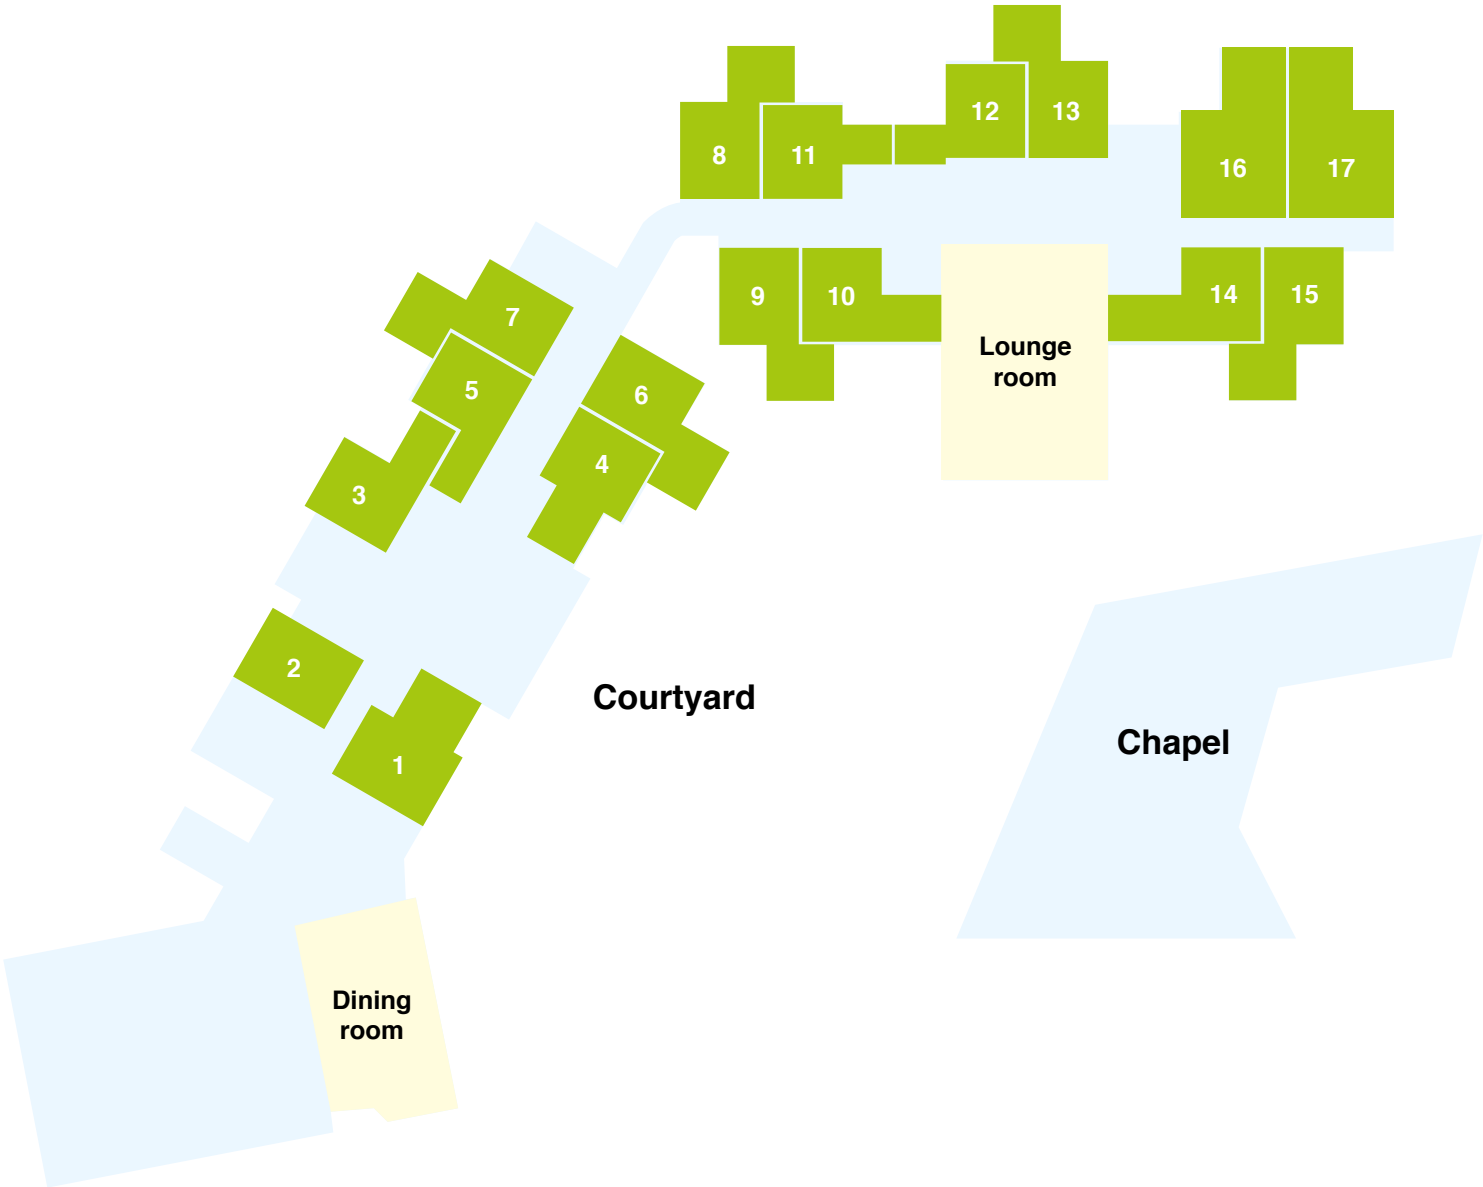

Mercyville Hostel

DELUXE

If you value abundant natural light and easy access to beautiful gardens, you will feel perfectly at home in a Deluxe room. Our peaceful single rooms offer a comfortable and stylish design with bedside and over-bed tables for your convenience. The Deluxe rooms have private ensuites and offer individually controlled reverse-cycle air conditioning. With a built-in wardrobe, there's plenty of space for your personal treasures.