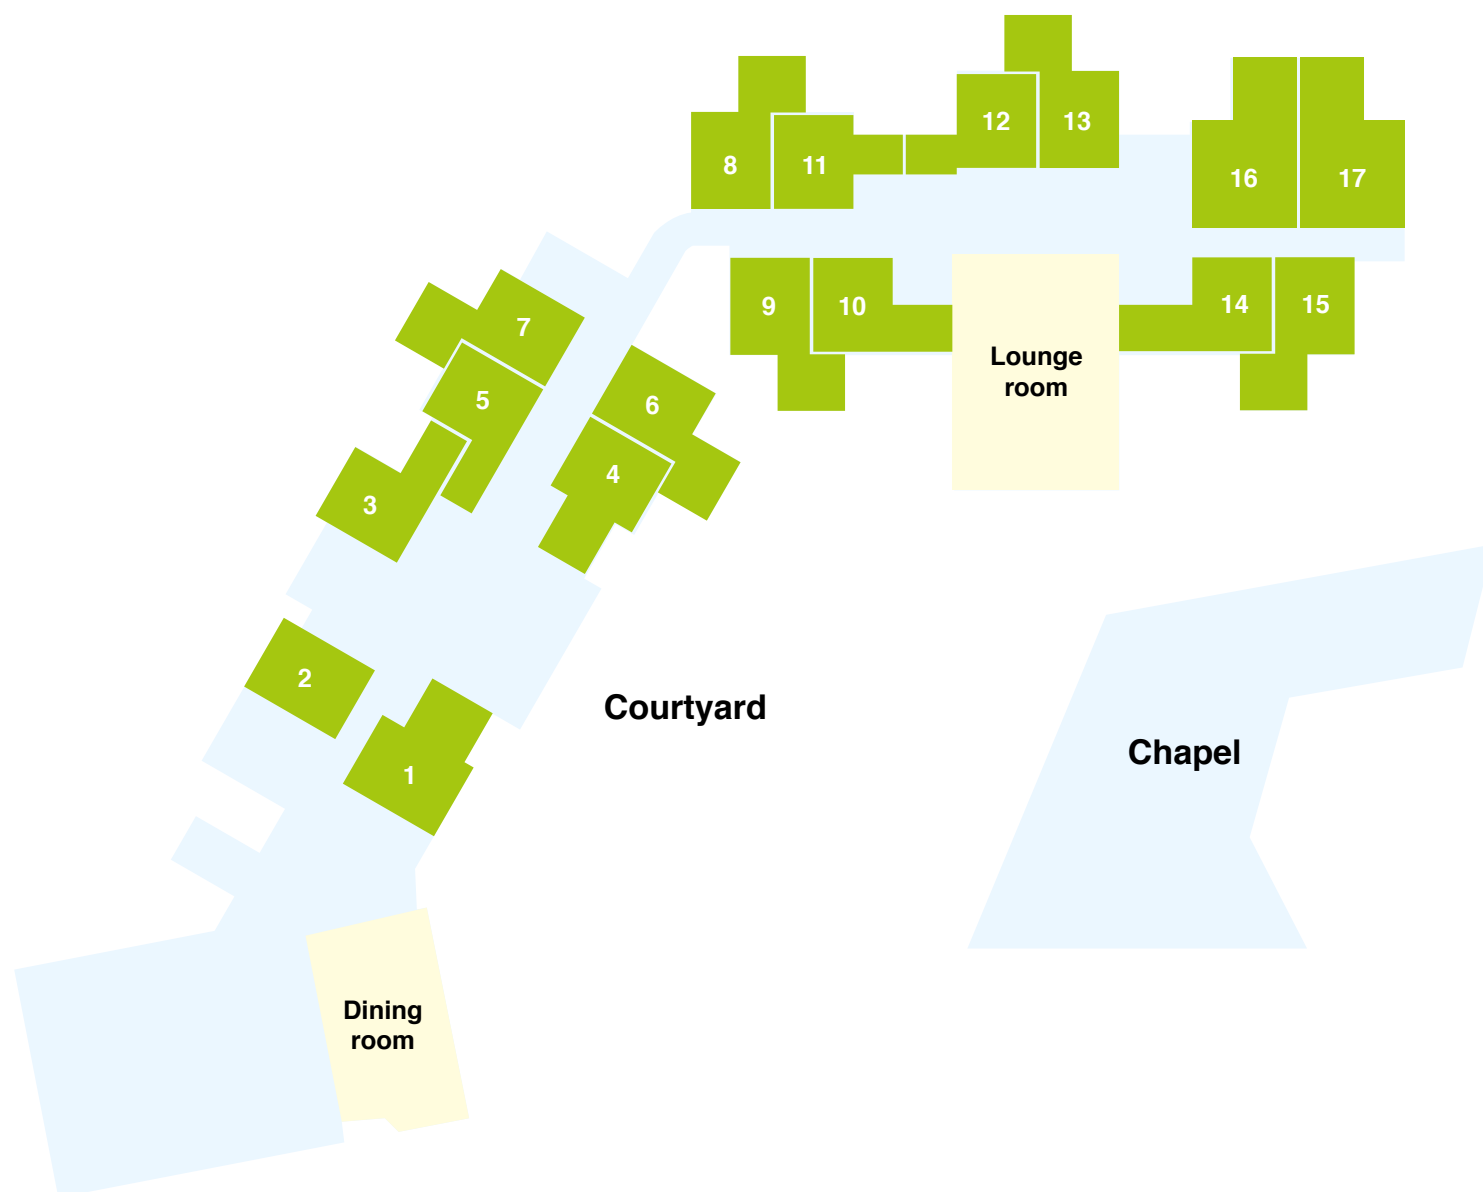

Mercyville Hostel

DELUXE

If you value abundant natural light and easy access to beautiful gardens, you will feel perfectly at home in a Deluxe room. Our peaceful single rooms offer a comfortable and stylish design with bedside and over-bed tables for your convenience. The Deluxe rooms have private ensuites and offer individually controlled reverse-cycle air conditioning. With a built-in wardrobe, there's plenty of space for your personal treasures.