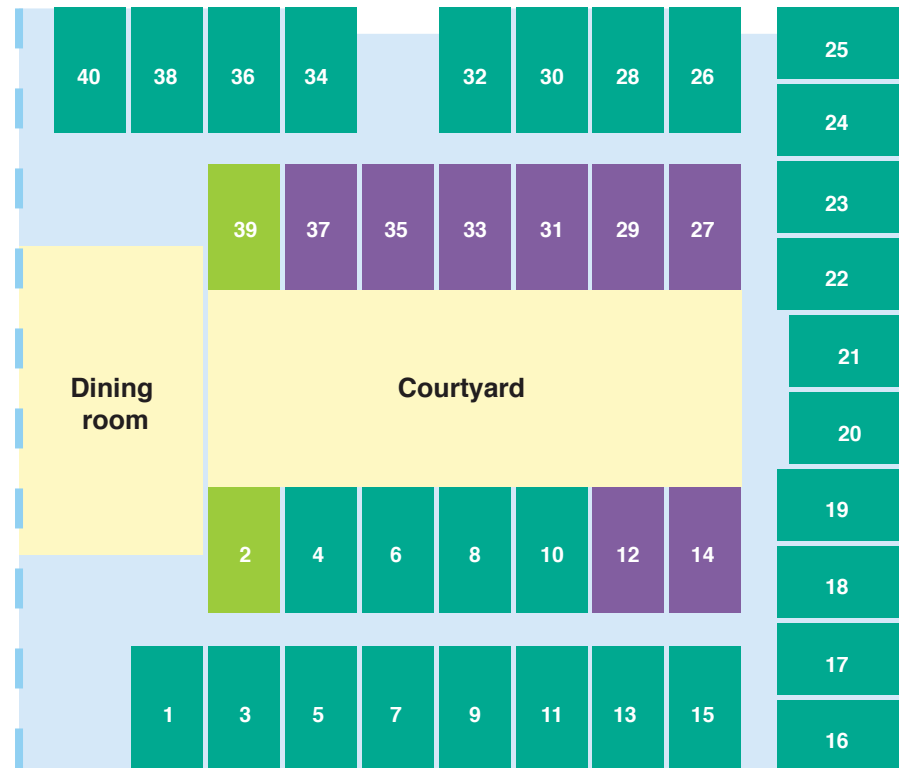

Maguire Hall

DELUXE

Located in the newer part of the home, these sumptuous Deluxe rooms offer pleasant views across the surrounding neighbourhood and our pretty courtyards. Relish the generous storage space and your own wall-mounted flat screen TV, air conditioning and heating and private ensuite.

GRANDE

These charming Grande rooms in Maguire Hall, McAuley House and Frayne Terrace are lovingly maintained and many have a sunny outlook onto a courtyard or the surrounding neighbourhood. Savour your own private ensuite, air conditioning and heating and built-in wardrobe with ample storage space.

CLASSIC

Our Classic rooms offer a contemporary and stylish design with a private ensuite and high-quality furniture and fittings including a wall-mounted flat screen TV, air conditioning and heating. With a built-in wardrobe, there's plenty of space to store your belongings. Rooms 4, 6, 8 and 10 have shared ensuites, offering the perfect solution for couples or friends.