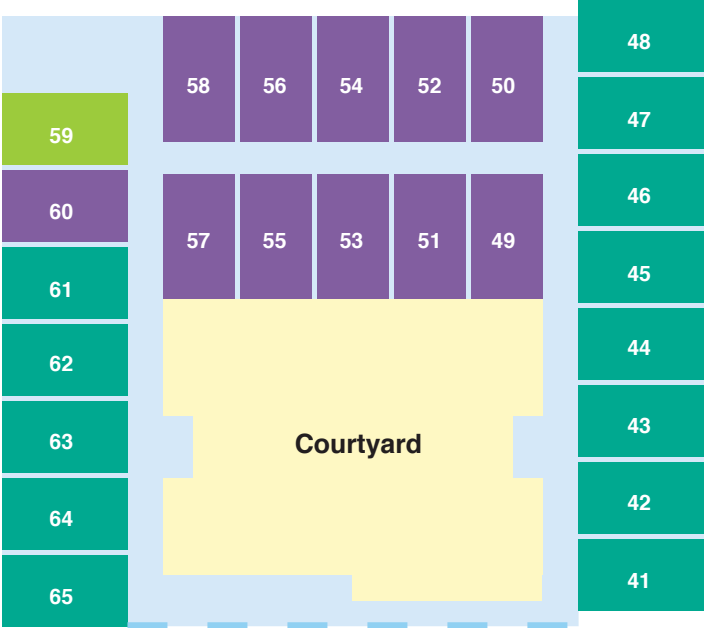

McAuley House

DELUXE

GRANDE

CLASSIC