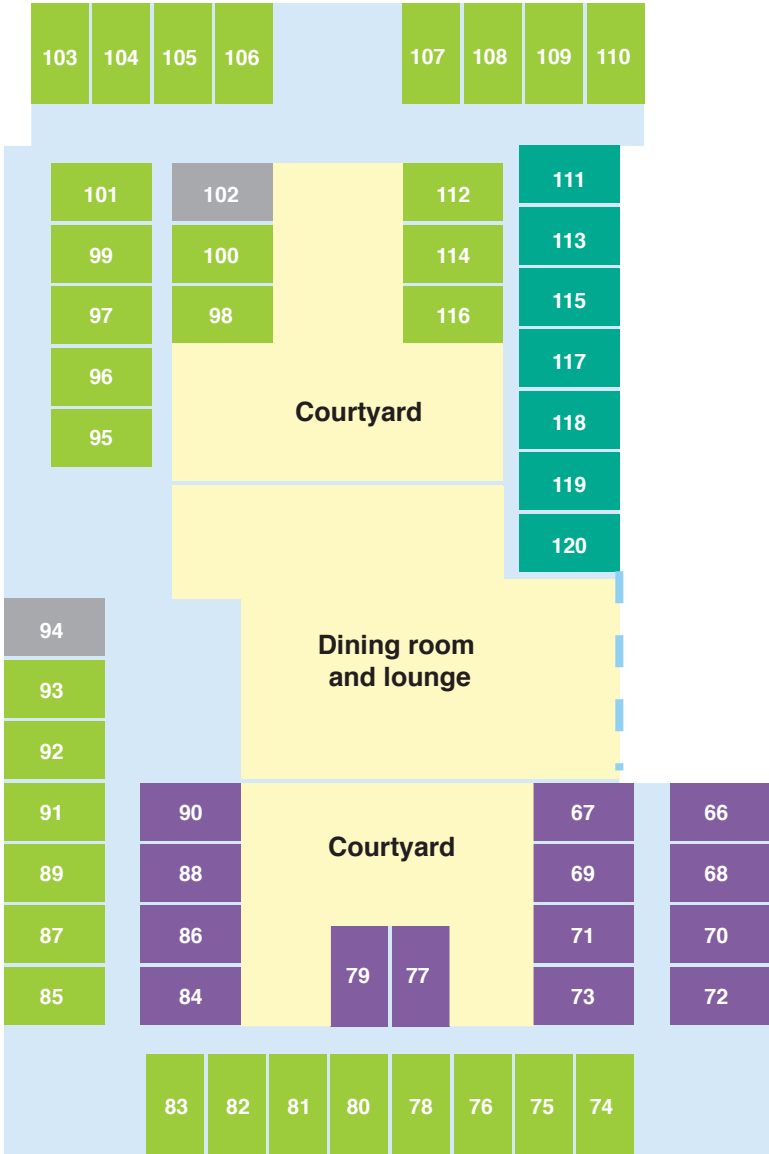

Coolock Court and Frayne

DELUXE+

If you value a bit of extra space and natural light, secure one of just two Deluxe+ rooms located in Coolock Court and Frayne. The spacious rooms are stylishly designed with private ensuites and high-quality furniture, and one of the rooms overlooks the neighbouring school's agricultural program.

DELUXE

GRANDE

CLASSIC