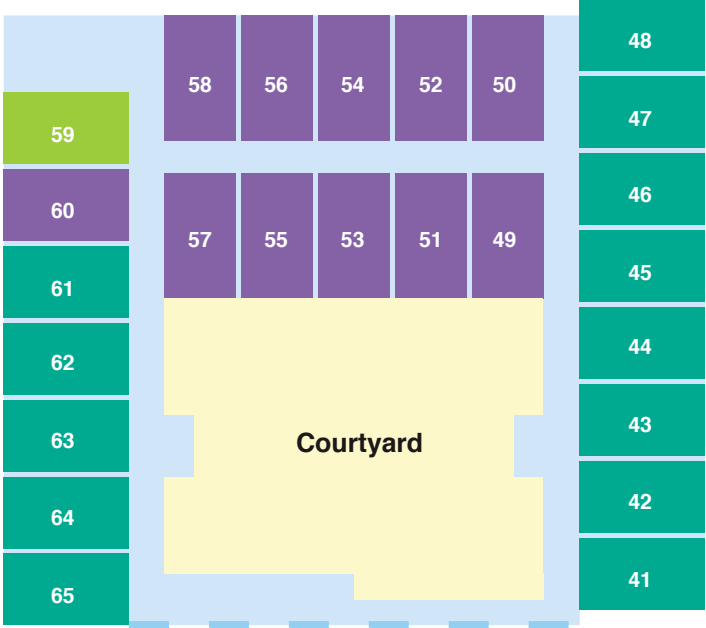

McAuley House

DELUXE

GRANDE

CLASSIC