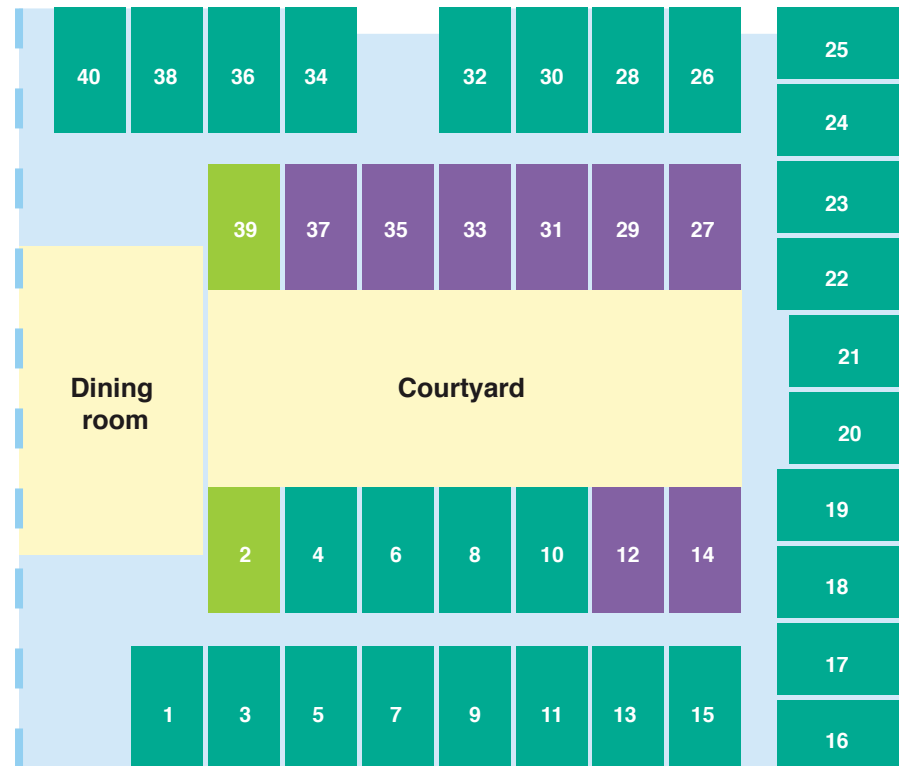

Maguire Hall

DELUXE

Located in the newer part of the home, these sumptuous Deluxe rooms offer pleasant views across the surrounding neighbourhood and our pretty courtyards. Relish the generous storage space and your own wall-mounted flat screen TV, air conditioning and heating and private ensuite.

GRANDE

These charming Grande rooms in Maguire Hall, McAuley House and Frayne Terrace are lovingly maintained and many have a sunny outlook onto a courtyard or the surrounding neighbourhood. Savour your own private ensuite, air conditioning and heating and built-in wardrobe with ample storage space.

CLASSIC

Our Classic rooms offer a contemporary and stylish design with a private ensuite and high-quality furniture and fittings including a wall-mounted flat screen TV, air conditioning and heating. With a built-in wardrobe, there's plenty of space to store your belongings. Rooms 4, 6, 8 and 10 have shared ensuites, offering the perfect solution for couples or friends.