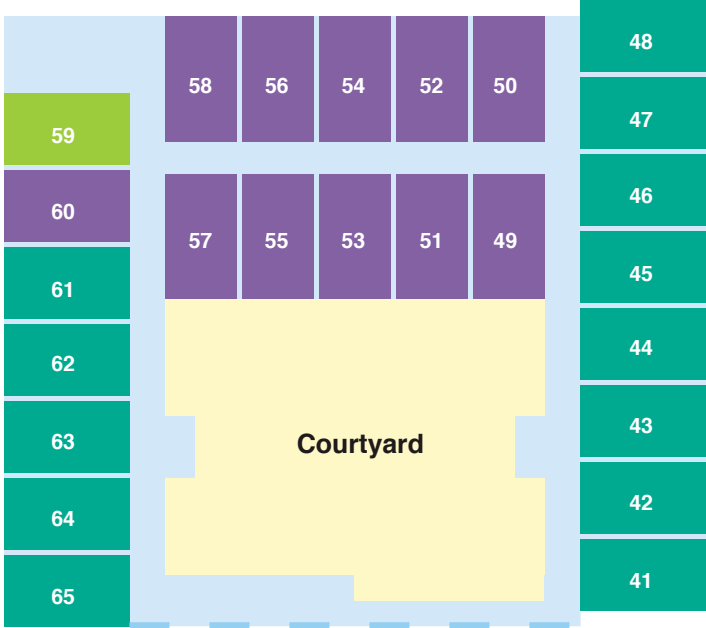

McAuley House

DELUXE

GRANDE

CLASSIC

Coolock Court and Frayne

DELUXE+

If you value a bit of extra space and natural light, secure one of just two Deluxe+ rooms located in Coolock Court and Frayne. The spacious rooms are stylishly designed with private ensuites and high-quality furniture, and one of the rooms overlooks the neighbouring school's agricultural program.