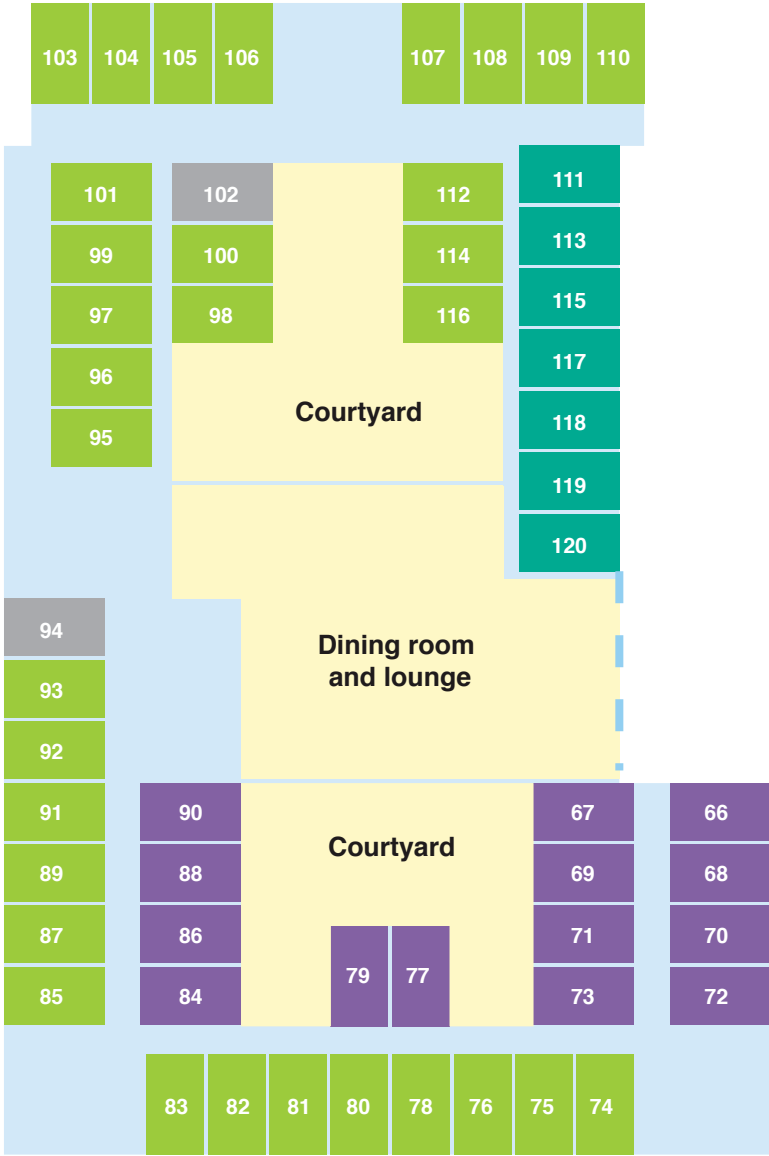

Coolock Court and Frayne

DELUXE+

If you value a bit of extra space and natural light, secure one of just two Deluxe+ rooms located in Coolock Court and Frayne. The spacious rooms are stylishly designed with private ensuites and high-quality furniture, and one of the rooms overlooks the neighbouring school's agricultural program.

DELUXE

GRANDE

CLASSIC