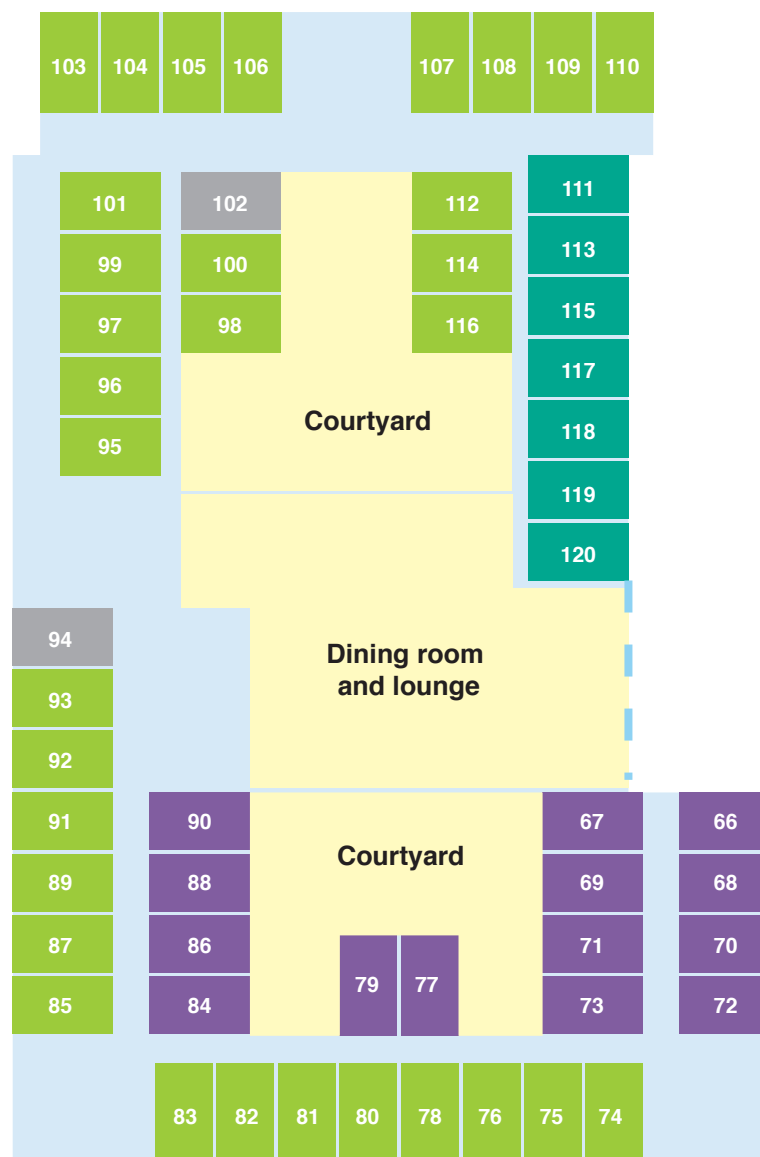

Coolock Court and Frayne

DELUXE+

If you value a bit of extra space and natural light, secure one of just two Deluxe+ rooms located in Coolock Court and Frayne. The spacious rooms are stylishly designed with private ensuites and high-quality furniture, and one of the rooms overlooks the neighbouring school's agricultural program.

DELUXE

GRANDE

CLASSIC