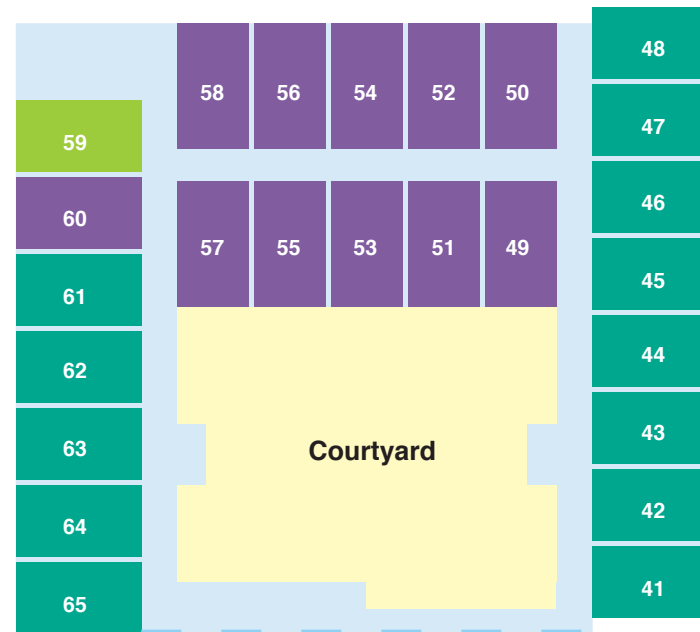

McAuley House

DELUXE

GRANDE

CLASSIC

Coolock Court and Frayne

DELUXE+

If you value a bit of extra space and natural light, secure one of just two Deluxe+ rooms located in Coolock Court and Frayne. The spacious rooms are stylishly designed with private ensuites and high-quality furniture, and one of the rooms overlooks the neighbouring school's agricultural program.