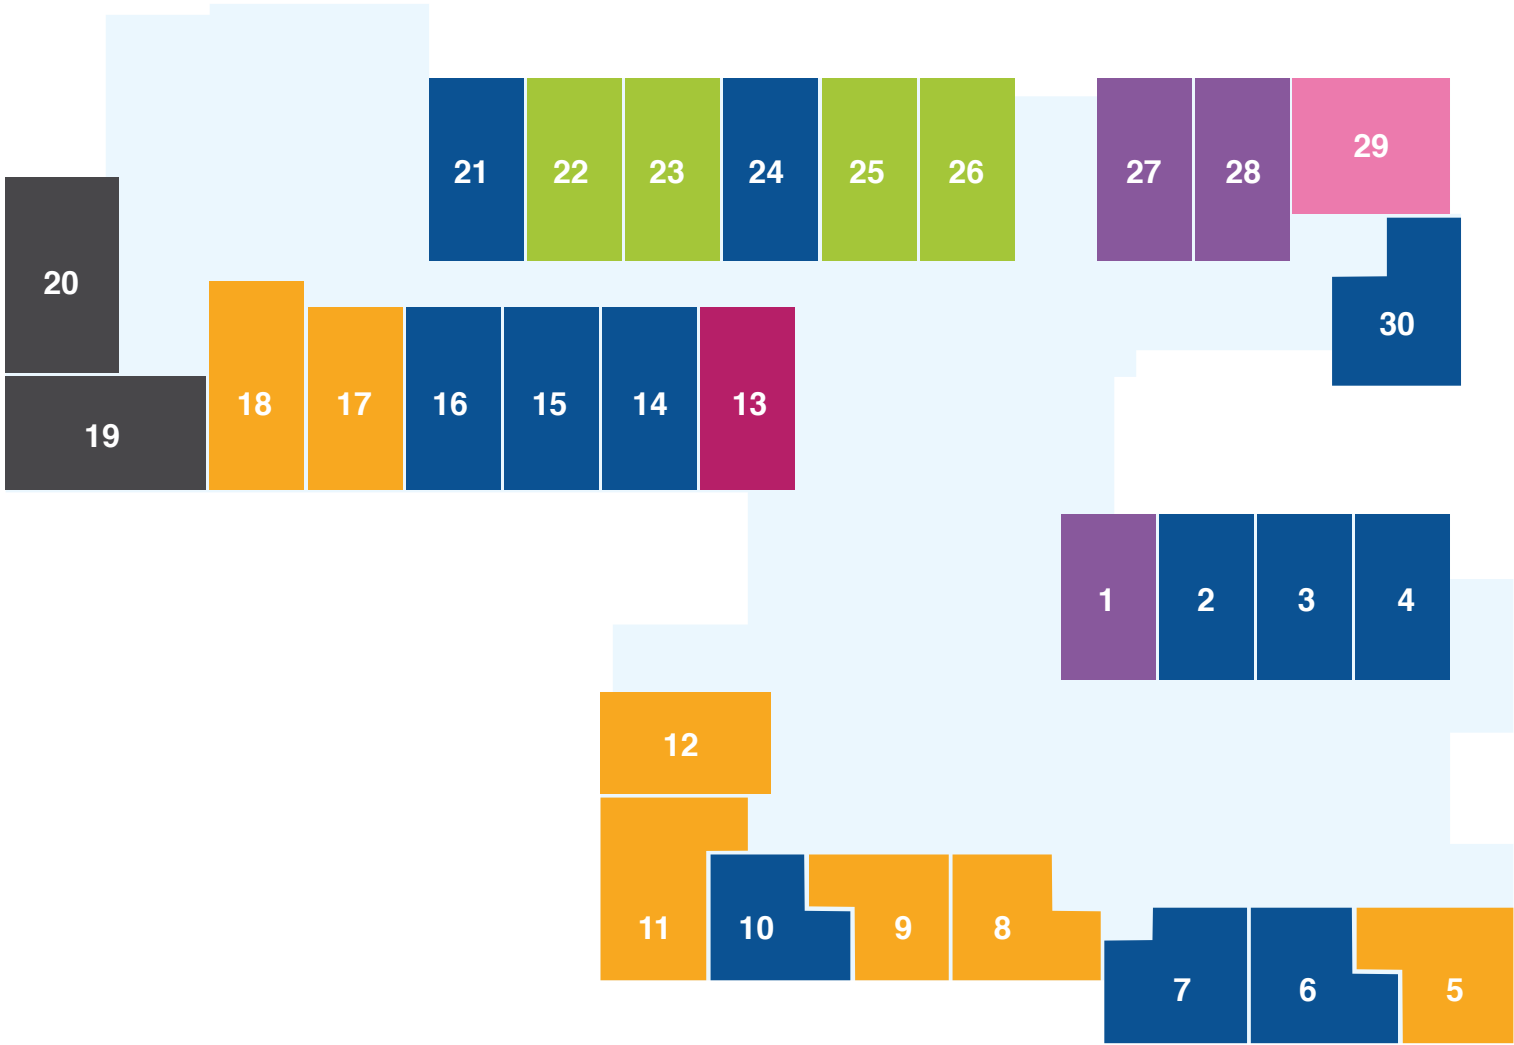

SUPERIOR

Savour the generous space in these beautiful, airy Superior rooms that measure an impressive 22-24m² and have front-facing views. There is one Superior room on the first floor, and one on the second floor. Enjoy high-quality furniture and fittings, including a built-in wardrobe with ample space for your personal treasures.

G

P

D

EXECUTIVE

If you like living in the lap of luxury, secure one of four stunning Executive suites located in prime position on the first and second floors. With gorgeous scenic views across Port Phillip Bay, you'll never want to miss a sunset. Measuring 22-24m², the expansive rooms feature a tiled private ensuite designed to maximise safety and independence, as well as stylish furniture and fittings and extra storage space.

Second floor

- GRANDE
- GRANDE+
- DELUXE
- PREMIER
- PREMIER+
- SUPERIOR
- EXECUTIVE

Call now to book a personal tour
of Mercy Place Fernhill.

Mercy Place Fernhill

18-22 Fernhill Road North

Sandringham Vic 3191