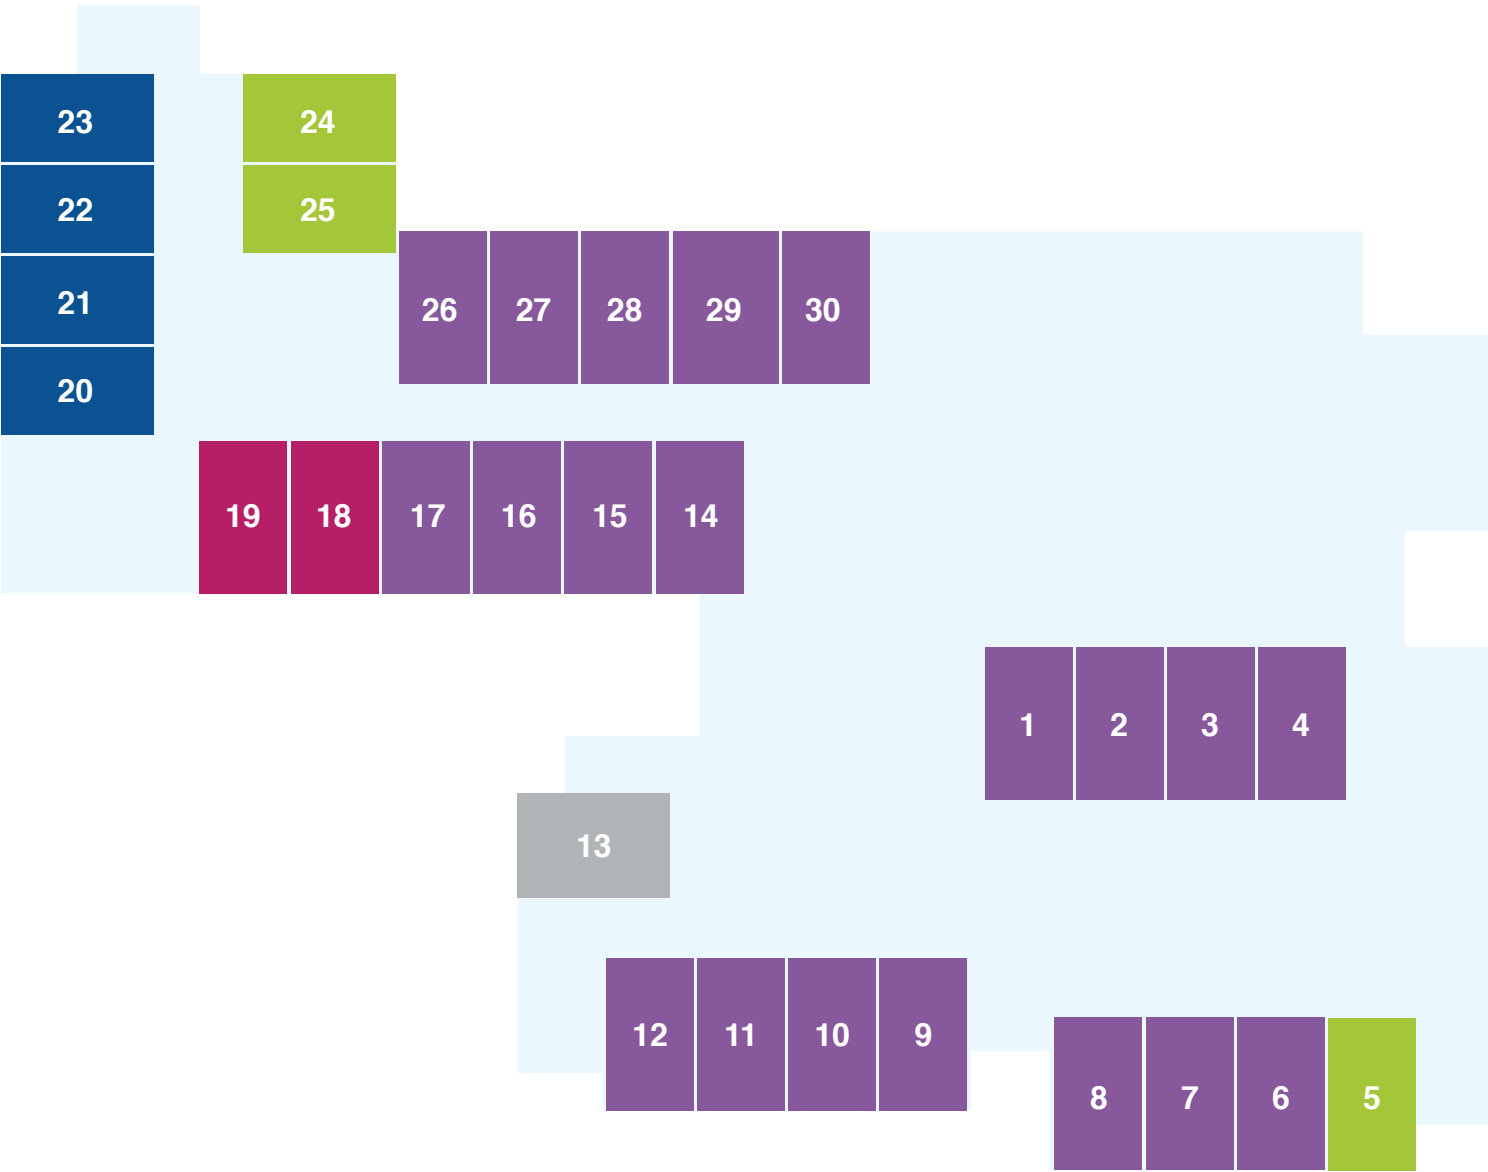

Ground floor

PREMIER

Spread across the ground, first and second floors, these lovely Premier rooms benefit from ample natural light and a variety of aspects. The well-maintained and stylishly decorated Premier rooms feature high-quality furniture and fittings, and plenty of space to store your precious belongings.

GRANDE

GRANDE+

DELUXE