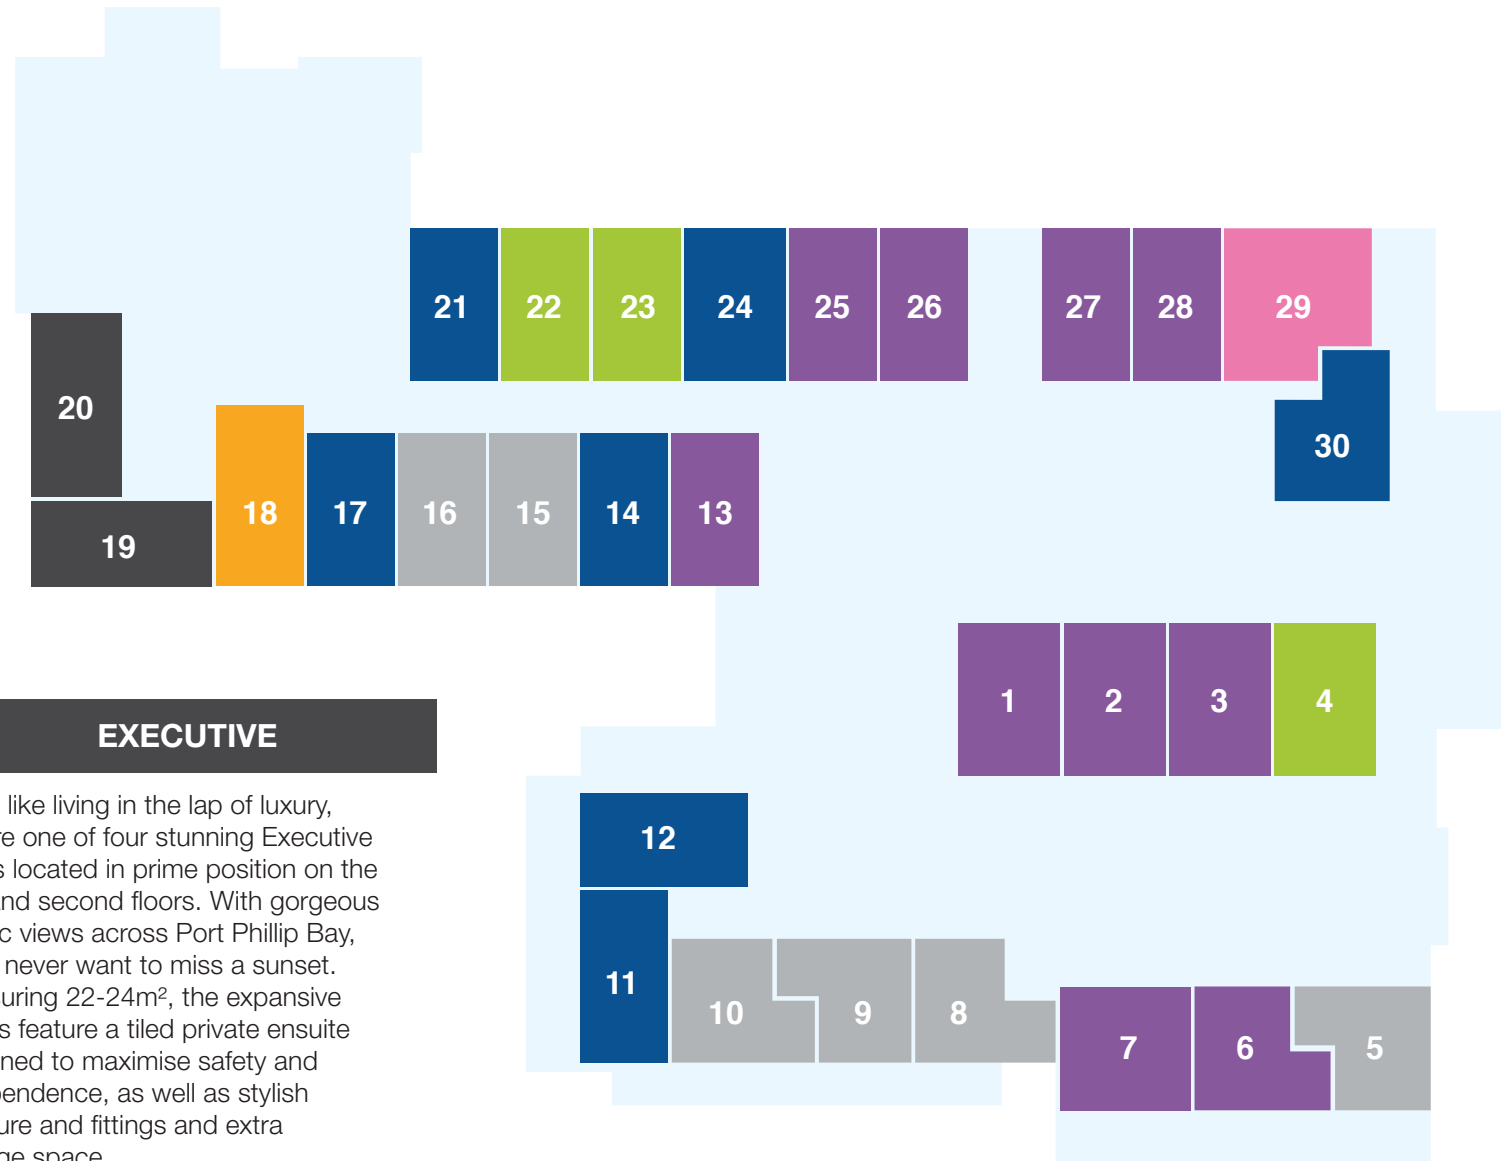

SUPERIOR

Savour the generous space in these beautiful, airy Superior rooms that measure an impressive 22-24m² and have front-facing views. There is one Superior room on the first floor, and one on the second floor. Enjoy high-quality furniture and fittings, including a built-in wardrobe with ample space for your personal treasures.

G

P

D

EXECUTIVE

If you like living in the lap of luxury, secure one of four stunning Executive suites located in prime position on the first and second floors. With gorgeous scenic views across Port Phillip Bay, you'll never want to miss a sunset. Measuring 22-24m², the expansive rooms feature a tiled private ensuite designed to maximise safety and independence, as well as stylish furniture and fittings and extra storage space.

Second floor

- GRANDE
- GRANDE+
- DELUXE
- PREMIER
- PREMIER+
- SUPERIOR
- EXECUTIVE

Call now to book a personal tour
of Mercy Place Fernhill.

Mercy Place Fernhill

18-22 Fernhill Road North

Sandringham Vic 3191