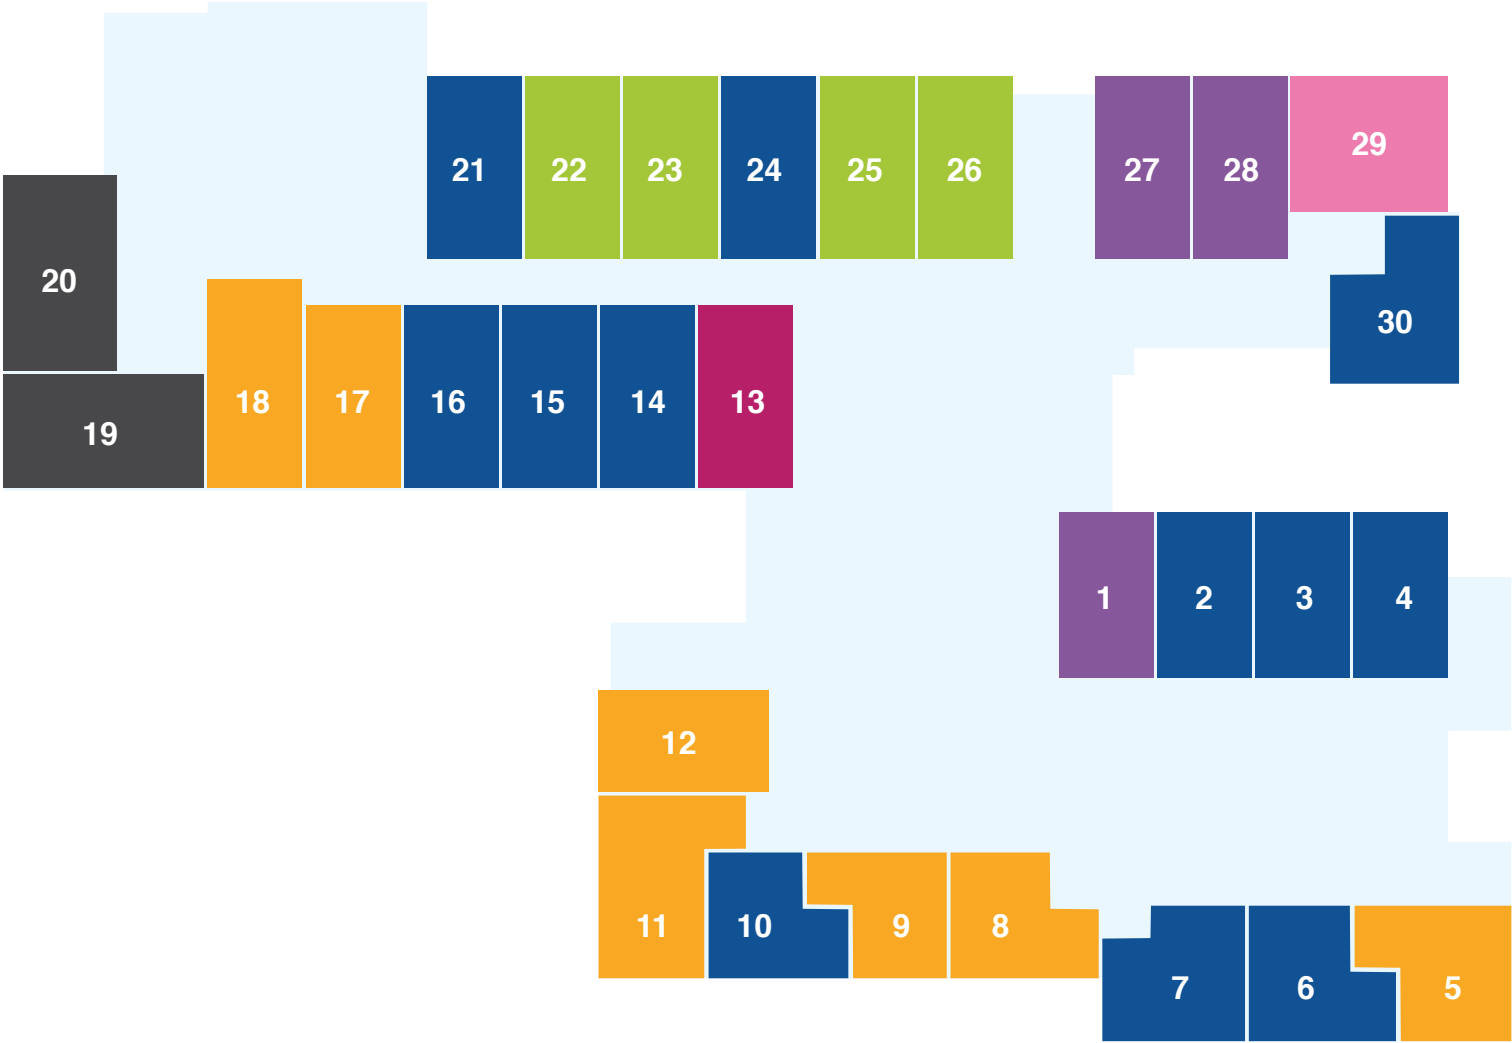

## SUPERIOR

Savour the generous space in these beautiful, airy Superior rooms that measure an impressive 22-24m<sup>2</sup> and have front-facing views. There is one Superior room on the first floor, and one on the second floor. Enjoy high-quality furniture and fittings, including a built-in wardrobe with ample space for your personal treasures.

G

P

D

## EXECUTIVE

If you like living in the lap of luxury, secure one of four stunning Executive suites located in prime position on the first and second floors. With gorgeous scenic views across Port Phillip Bay, you'll never want to miss a sunset. Measuring 22-24m<sup>2</sup>, the expansive rooms feature a tiled private ensuite designed to maximise safety and independence, as well as stylish furniture and fittings and extra storage space.

# Second floor

- GRANDE
- GRANDE+
- DELUXE
- PREMIER
- PREMIER+
- SUPERIOR
- EXECUTIVE

Call now to book a personal tour  
of Mercy Place Fernhill.