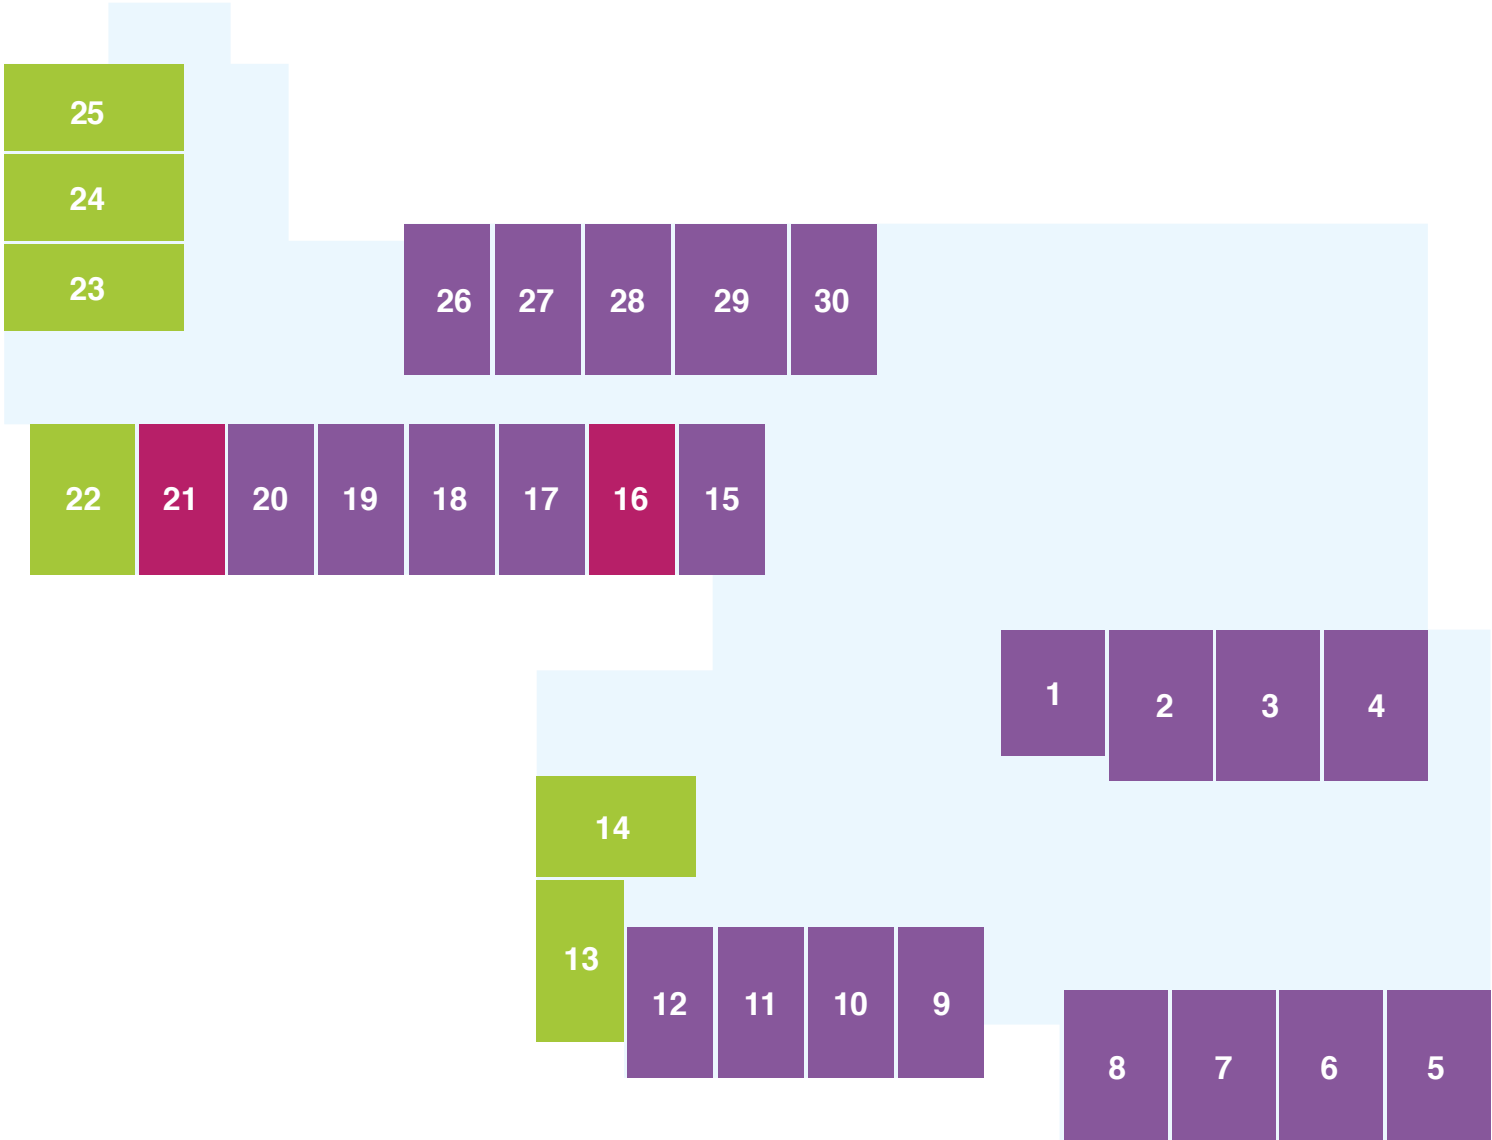

Lower ground floor

GRANDE+

Beautiful Grande+ rooms are available throughout Mercy Place Fernhill, on the lower ground, ground and second floors. Some of the Grande+ rooms have views of the southern courtyard. The two Grande+ rooms on the ground floor are joining rooms, making them the perfect choice for a couple.

GRANDE

These well-appointed Grande rooms located on all four floors boast a stylish, contemporary design. The Grande rooms are available fully furnished with a bed, armchair, writing desk and wall-mounted flat screen TV. There is plenty of natural light throughout the home and some Grande rooms also offer courtyard views.

DELUXE

You will feel right at home in these Deluxe rooms, some of which have a lovely north-facing aspect or views across the west courtyard. The elegantly decorated rooms have private ensuites and high-quality furniture and fittings, including a wall-mounted flat screen TV, armchair and writing desk.