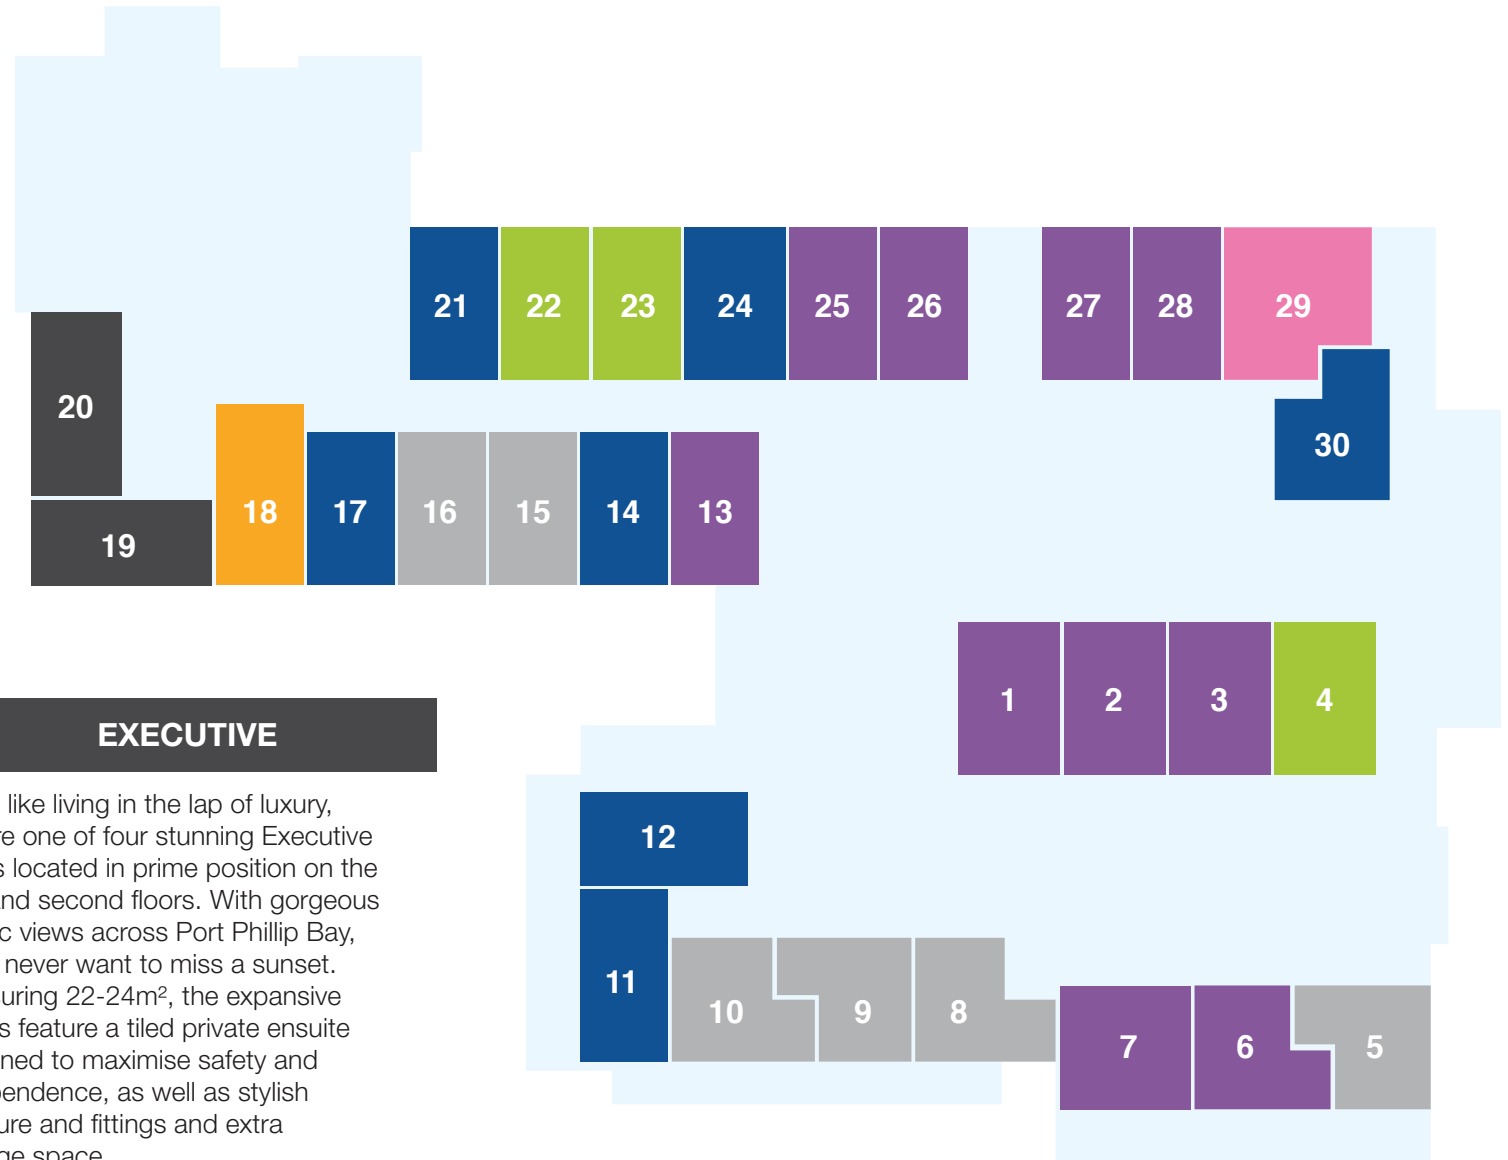

## SUPERIOR

Savour the generous space in these beautiful, airy Superior rooms that measure an impressive 22-24m<sup>2</sup> and have front-facing views. There is one Superior room on the first floor, and one on the second floor. Enjoy high-quality furniture and fittings, including a built-in wardrobe with ample space for your personal treasures.

## EXECUTIVE

If you like living in the lap of luxury, secure one of four stunning Executive suites located in prime position on the first and second floors. With gorgeous scenic views across Port Phillip Bay, you'll never want to miss a sunset. Measuring 22-24m<sup>2</sup>, the expansive rooms feature a tiled private ensuite designed to maximise safety and independence, as well as stylish furniture and fittings and extra storage space.