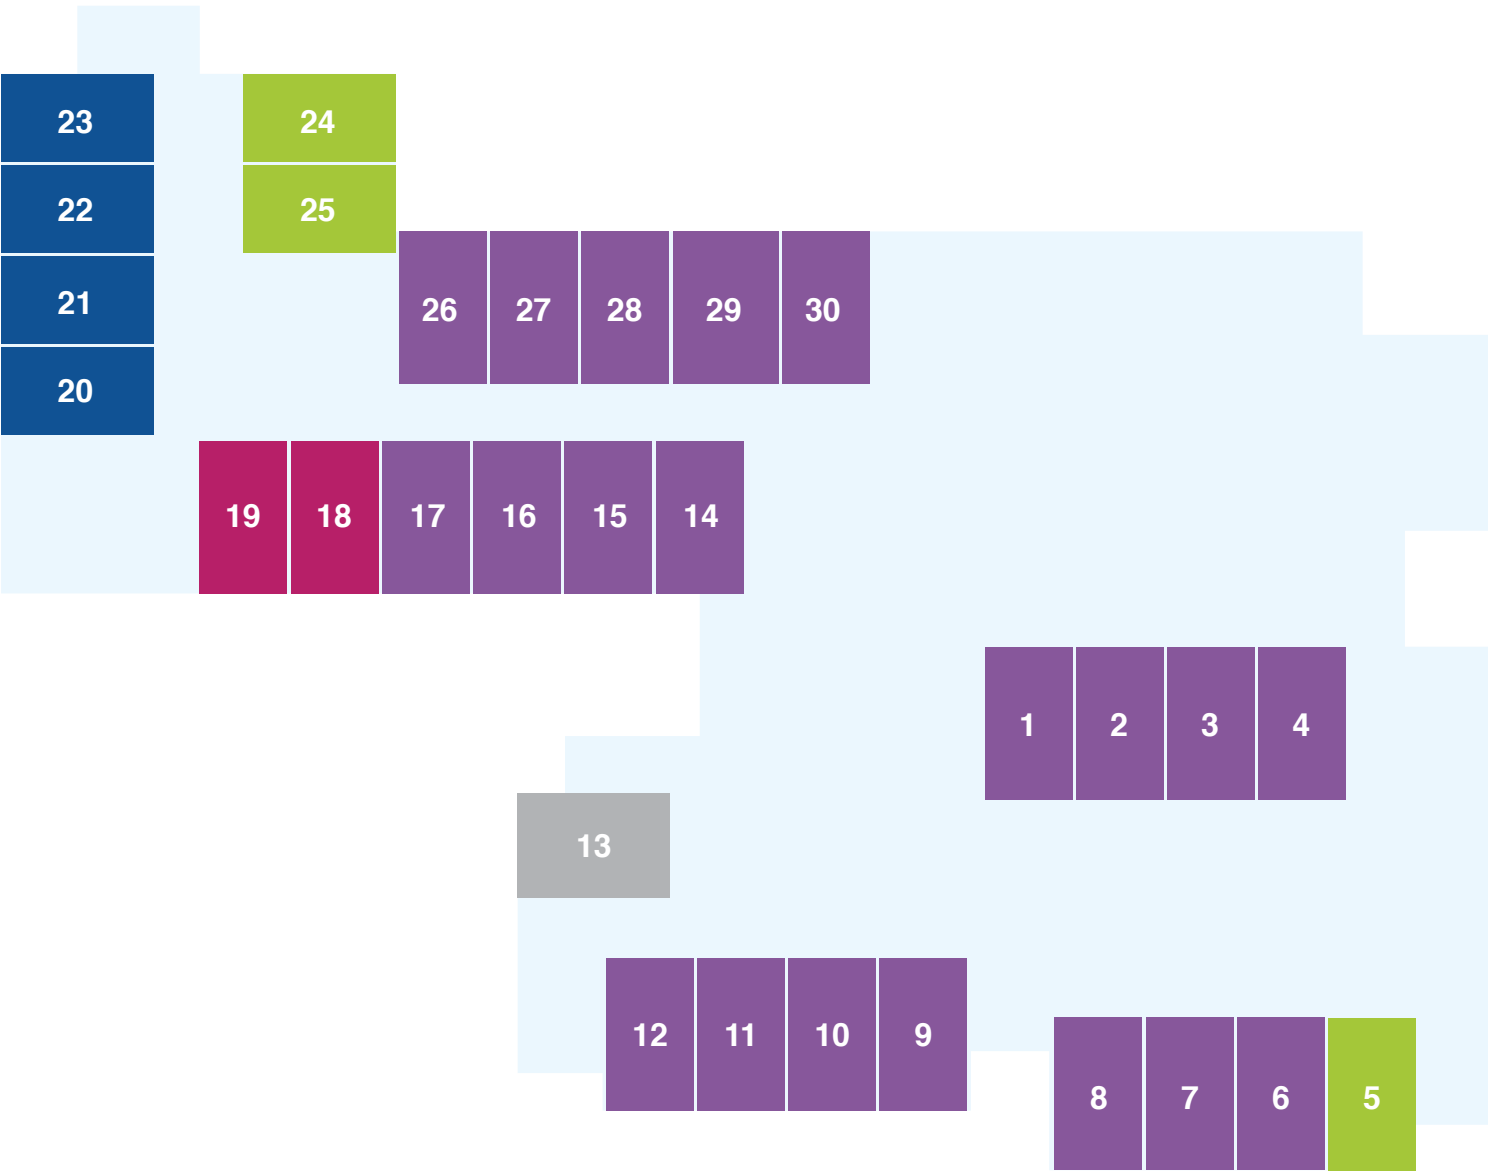

Ground floor

PREMIER

Spread across the ground, first and second floors, these lovely Premier rooms benefit from ample natural light and a variety of aspects. The well-maintained and stylishly decorated Premier rooms feature high-quality furniture and fittings, and plenty of space to store your precious belongings.

GRANDE

GRANDE+

DELUXE