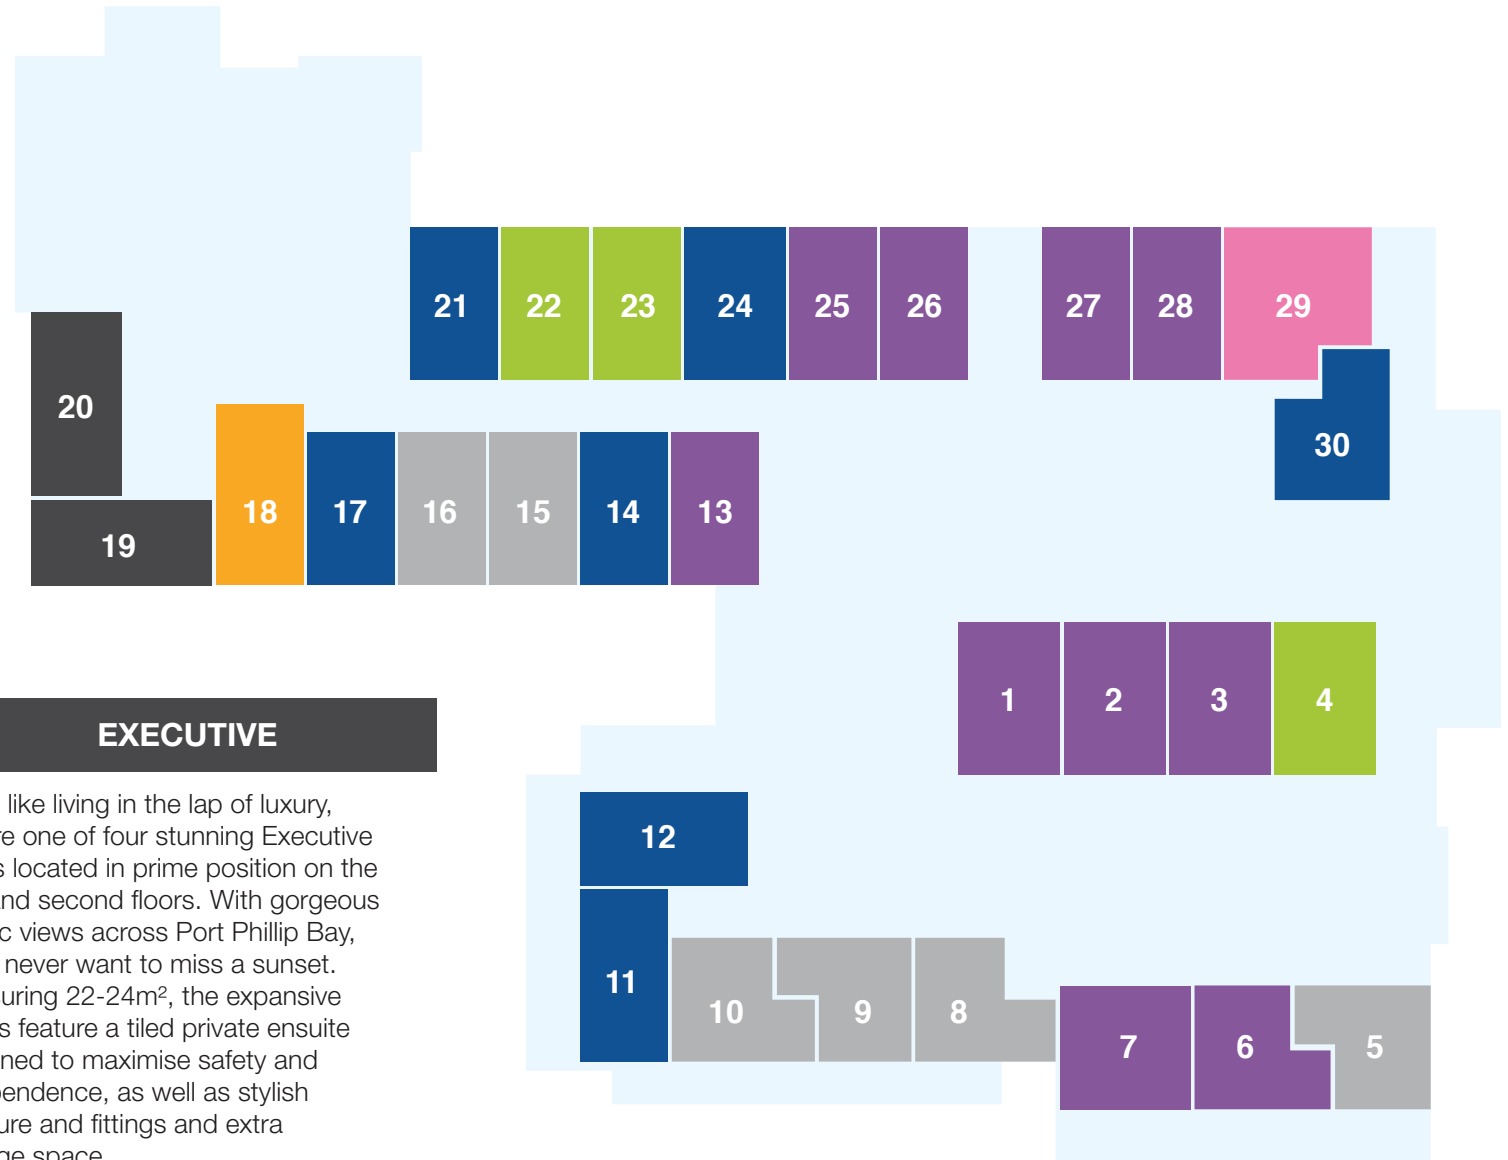

SUPERIOR

Savour the generous space in these beautiful, airy Superior rooms that measure an impressive 22-24m² and have front-facing views. There is one Superior room on the first floor, and one on the second floor. Enjoy high-quality furniture and fittings, including a built-in wardrobe with ample space for your personal treasures.

G

P

D

EXECUTIVE

If you like living in the lap of luxury, secure one of four stunning Executive suites located in prime position on the first and second floors. With gorgeous scenic views across Port Phillip Bay, you'll never want to miss a sunset. Measuring 22-24m², the expansive rooms feature a tiled private ensuite designed to maximise safety and independence, as well as stylish furniture and fittings and extra storage space.