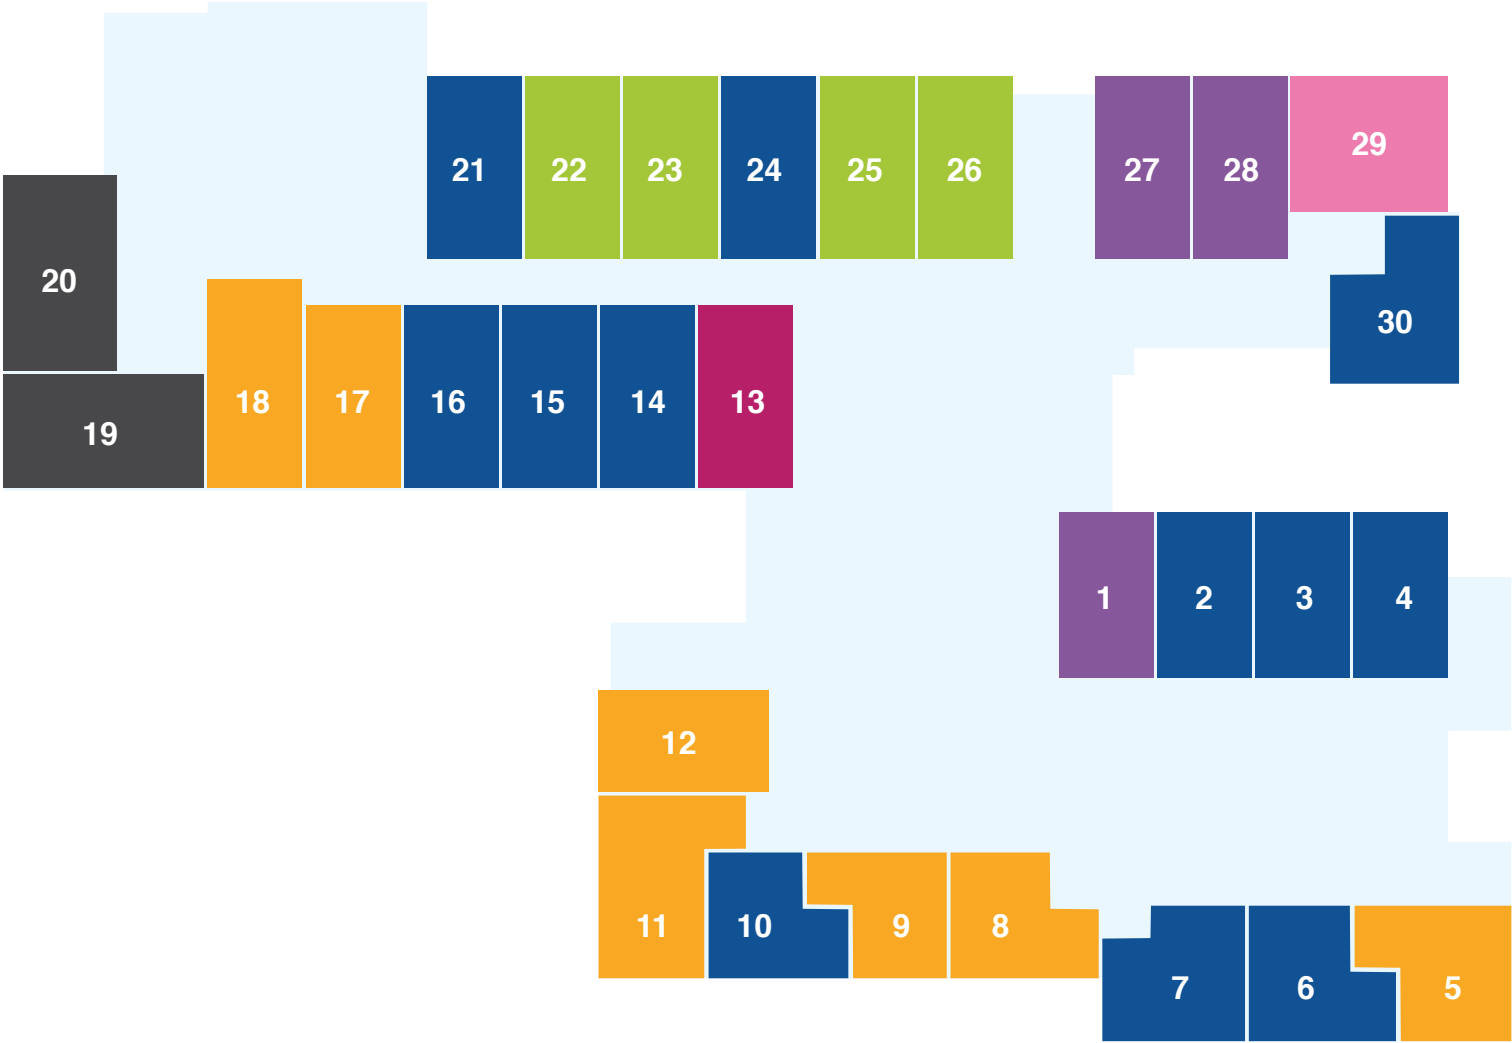

SUPERIOR

Savour the generous space in these beautiful, airy Superior rooms that measure an impressive 22-24m² and have front-facing views. There is one Superior room on the first floor, and one on the second floor. Enjoy high-quality furniture and fittings, including a built-in wardrobe with ample space for your personal treasures.

G

P

D

EXECUTIVE

If you like living in the lap of luxury, secure one of four stunning Executive suites located in prime position on the first and second floors. With gorgeous scenic views across Port Phillip Bay, you'll never want to miss a sunset. Measuring 22-24m², the expansive rooms feature a tiled private ensuite designed to maximise safety and independence, as well as stylish furniture and fittings and extra storage space.

Second floor

- GRANDE
- GRANDE+
- DELUXE
- PREMIER
- PREMIER+
- SUPERIOR
- EXECUTIVE

Call now to book a personal tour
of Mercy Place Fernhill.

Mercy Place Fernhill

18-22 Fernhill Road North
Sandringham Vic 3191
Phone 03 9291 8000
information-MPFernhill@mercy.com.au