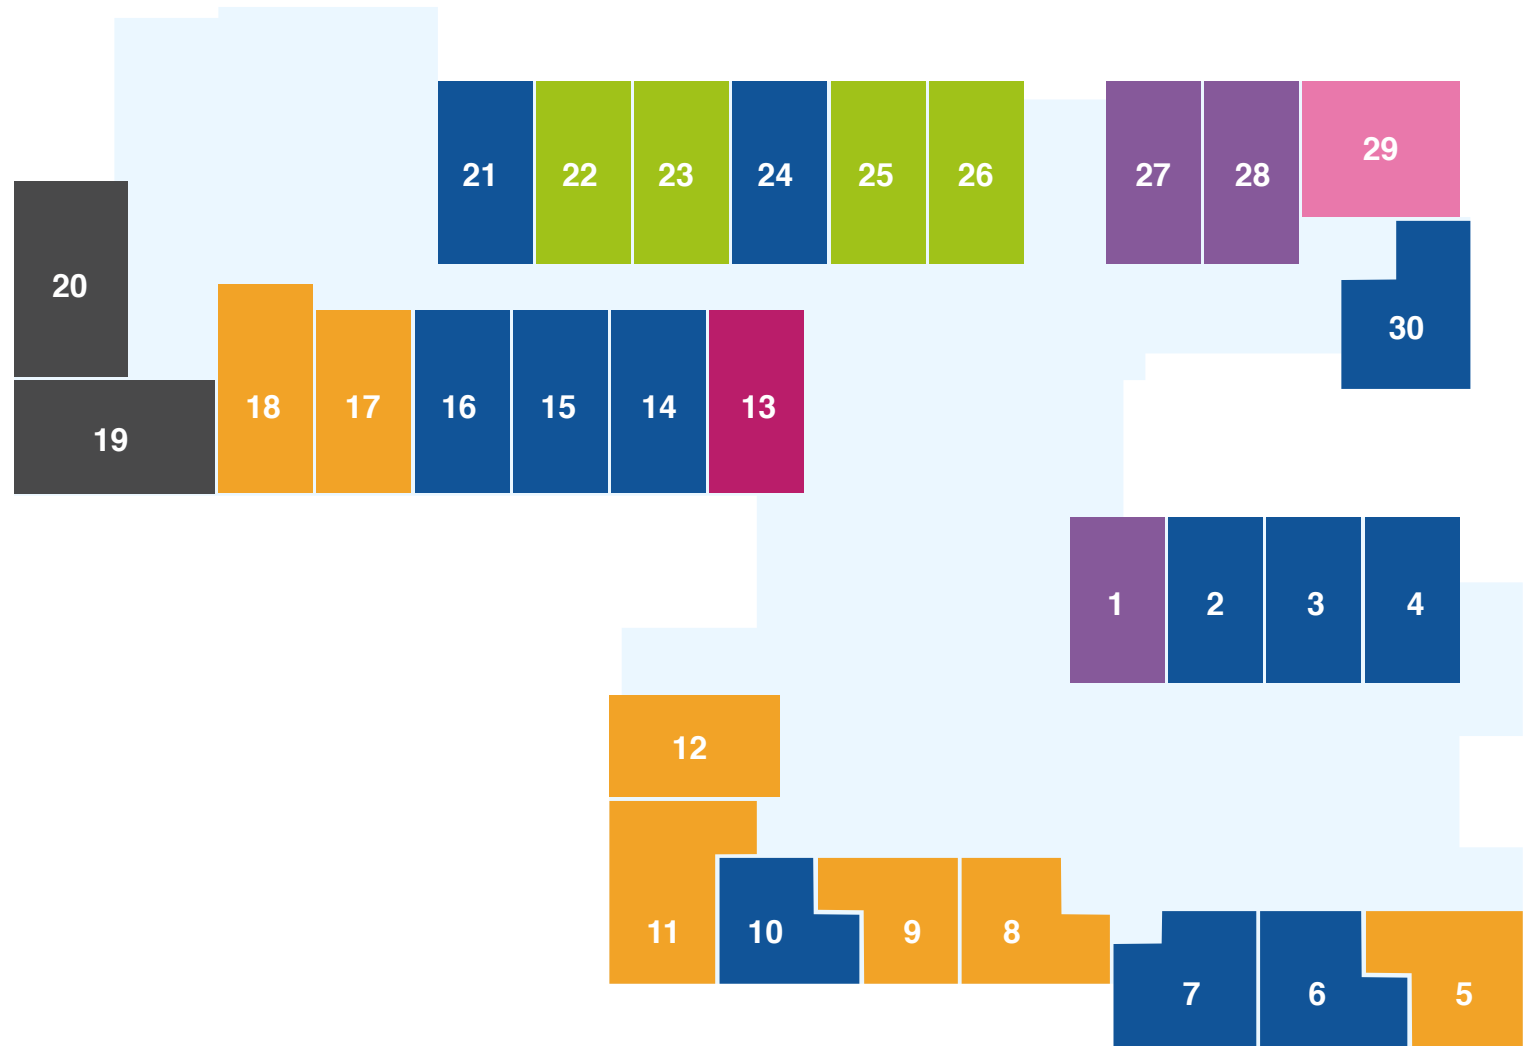

SUPERIOR

Savour the generous space in these beautiful, airy Superior rooms that measure an impressive 22-24m² and have front-facing views. There is one Superior room on the first floor, and one on the second floor. Enjoy high-quality furniture and fittings, including a built-in wardrobe with ample space for your personal treasures.

G

P

D

EXECUTIVE

If you like living in the lap of luxury, secure one of four stunning Executive suites located in prime position on the first and second floors. With gorgeous scenic views across Port Phillip Bay, you'll never want to miss a sunset. Measuring 22-24m², the expansive rooms feature a tiled private ensuite designed to maximise safety and independence, as well as stylish furniture and fittings and extra storage space.

Second floor

Call now to book a personal tour
of Mercy Place Fernhill.

Mercy Place Fernhill

18-22 Fernhill Road North
Sandringham Vic 3191
Phone 03 9291 8000
information-MPFernhill@mercy.com.au

mercyhealth.com.au