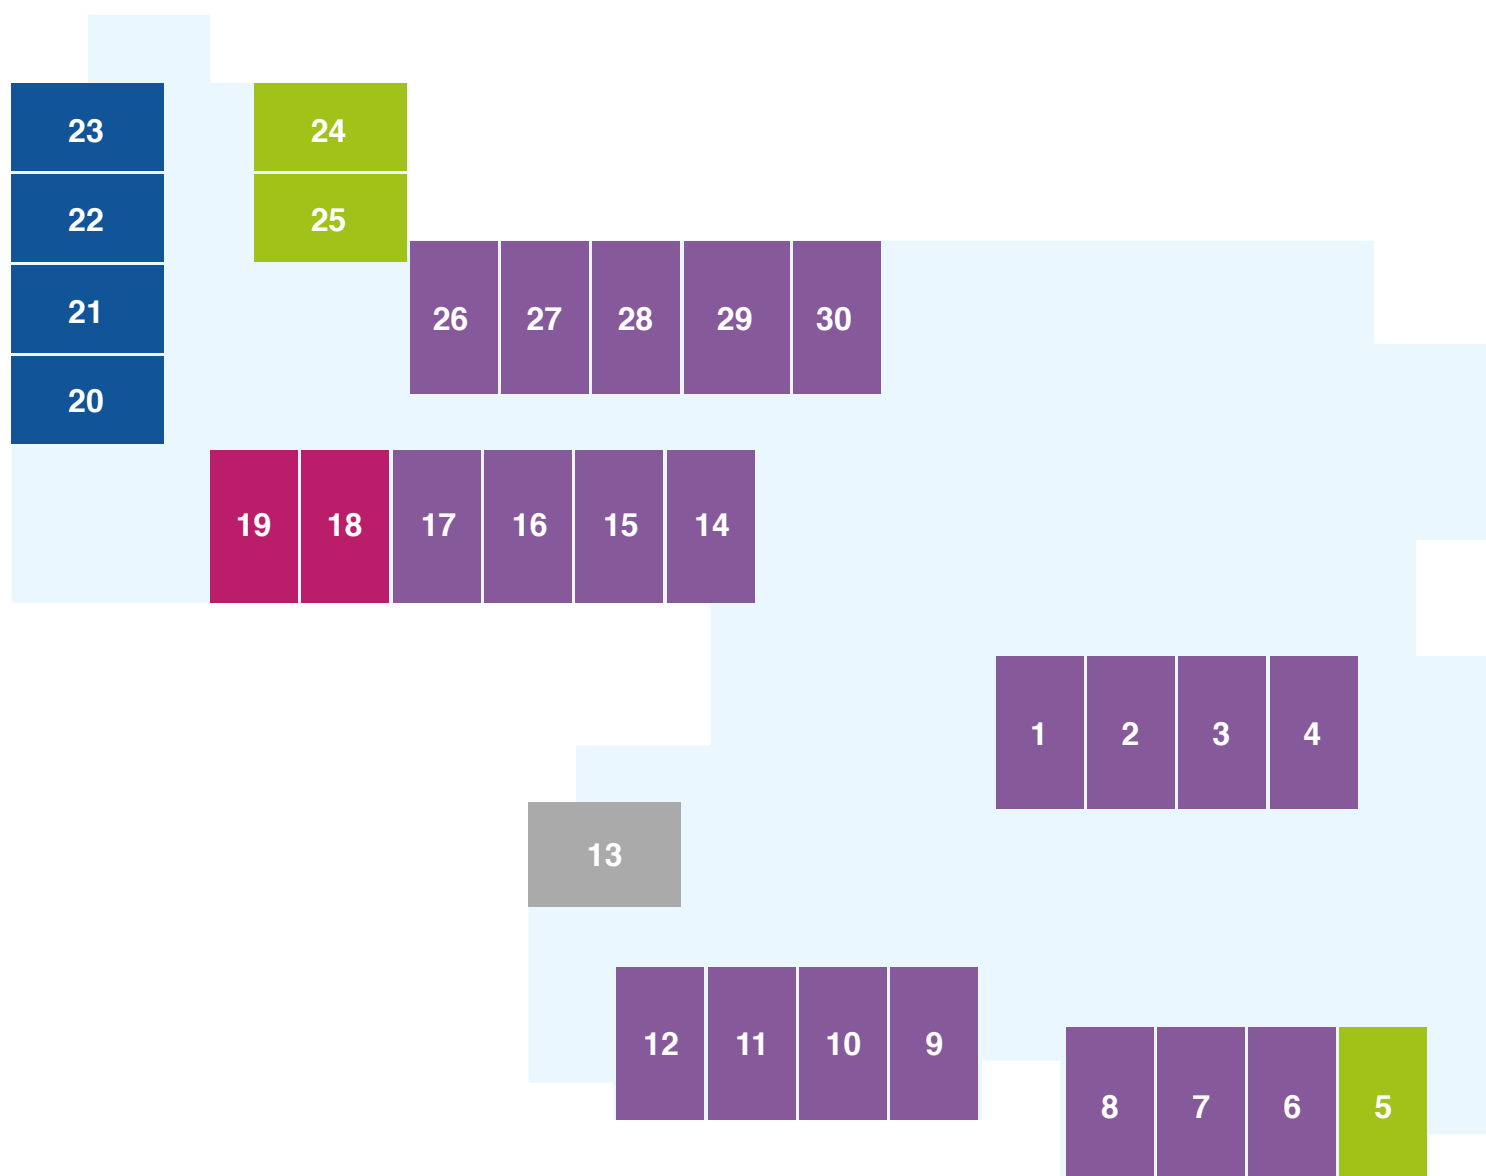

Ground floor

PREMIER

Spread across the ground, first and second floors, these lovely Premier rooms benefit from ample natural light and a variety of aspects. The well-maintained and stylishly decorated Premier rooms feature high-quality furniture and fittings, and plenty of space to store your precious belongings.

GRANDE

GRANDE+

DELUXE