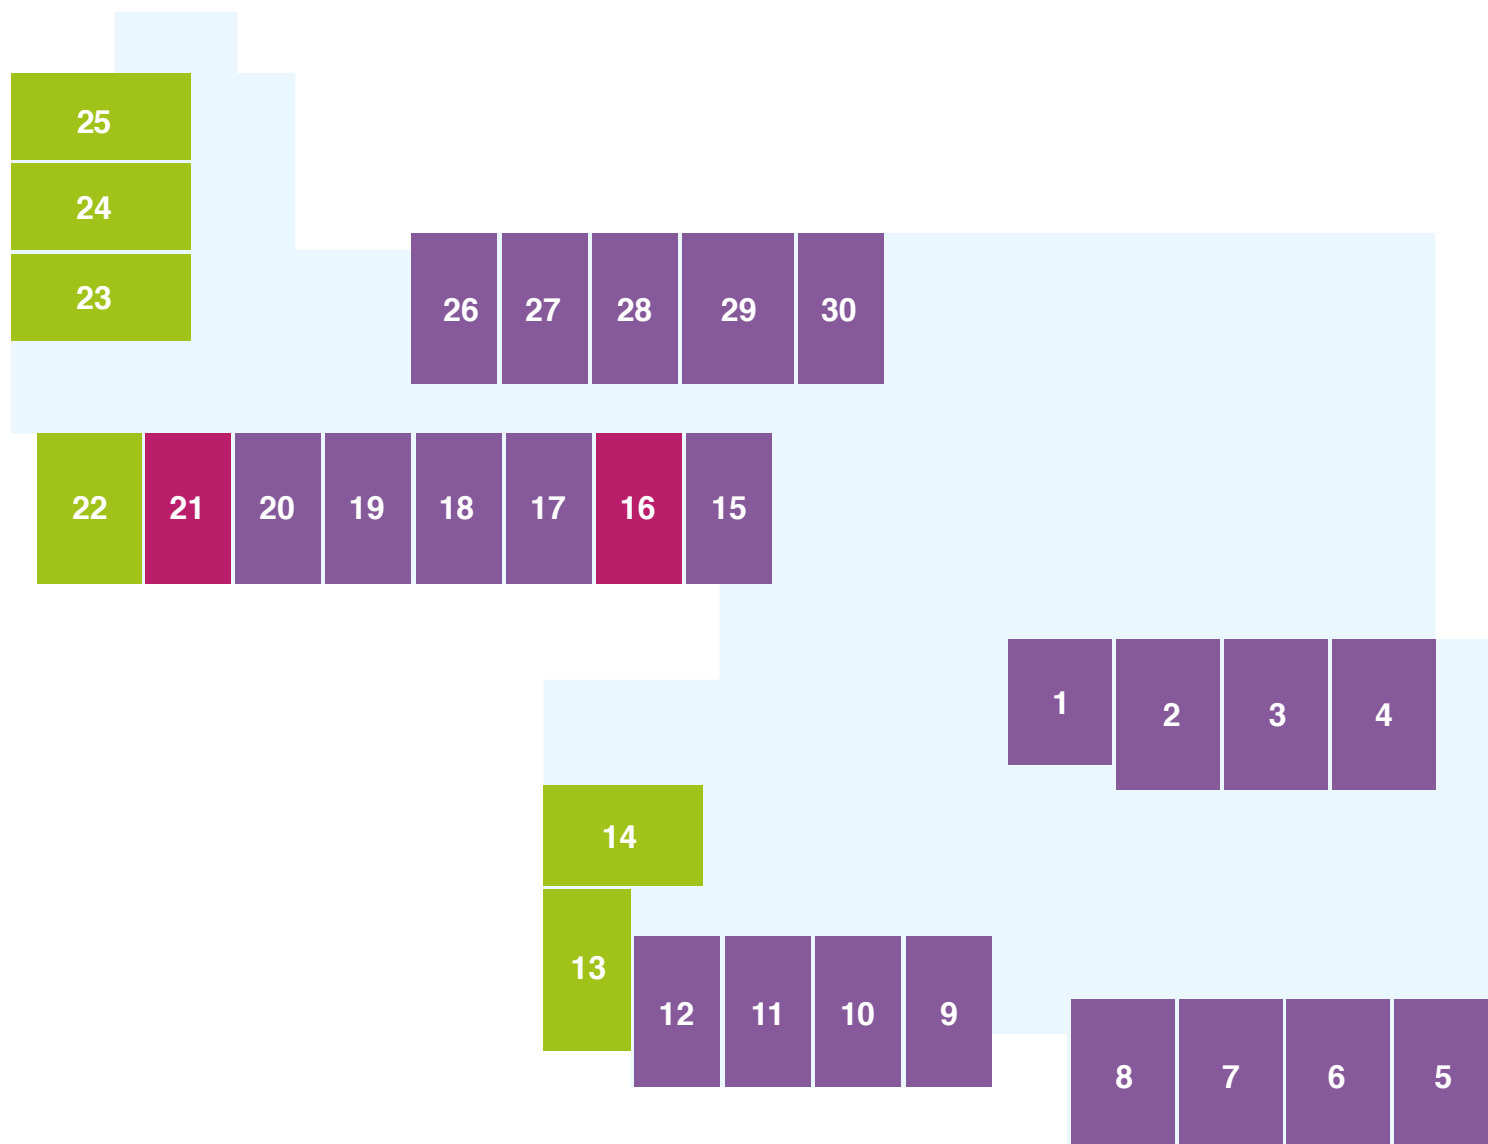

Lower ground floor

GRANDE+

Beautiful Grande+ rooms are available throughout Mercy Place Fernhill, on the lower ground, ground and second floors. Some of the Grande+ rooms have views of the southern courtyard. The two Grande+ rooms on the ground floor are joining rooms, making them the perfect choice for a couple.

GRANDE

These well-appointed Grande rooms located on all four floors boast a stylish, contemporary design. The Grande rooms are available fully furnished with a bed, armchair, writing desk and wall-mounted flat screen TV. There is plenty of natural light throughout the home and some Grande rooms also offer courtyard views.

DELUXE

You will feel right at home in these Deluxe rooms, some of which have a lovely north-facing aspect or views across the west courtyard. The elegantly decorated rooms have private ensuites and high-quality furniture and fittings, including a wall-mounted flat screen TV, armchair and writing desk.