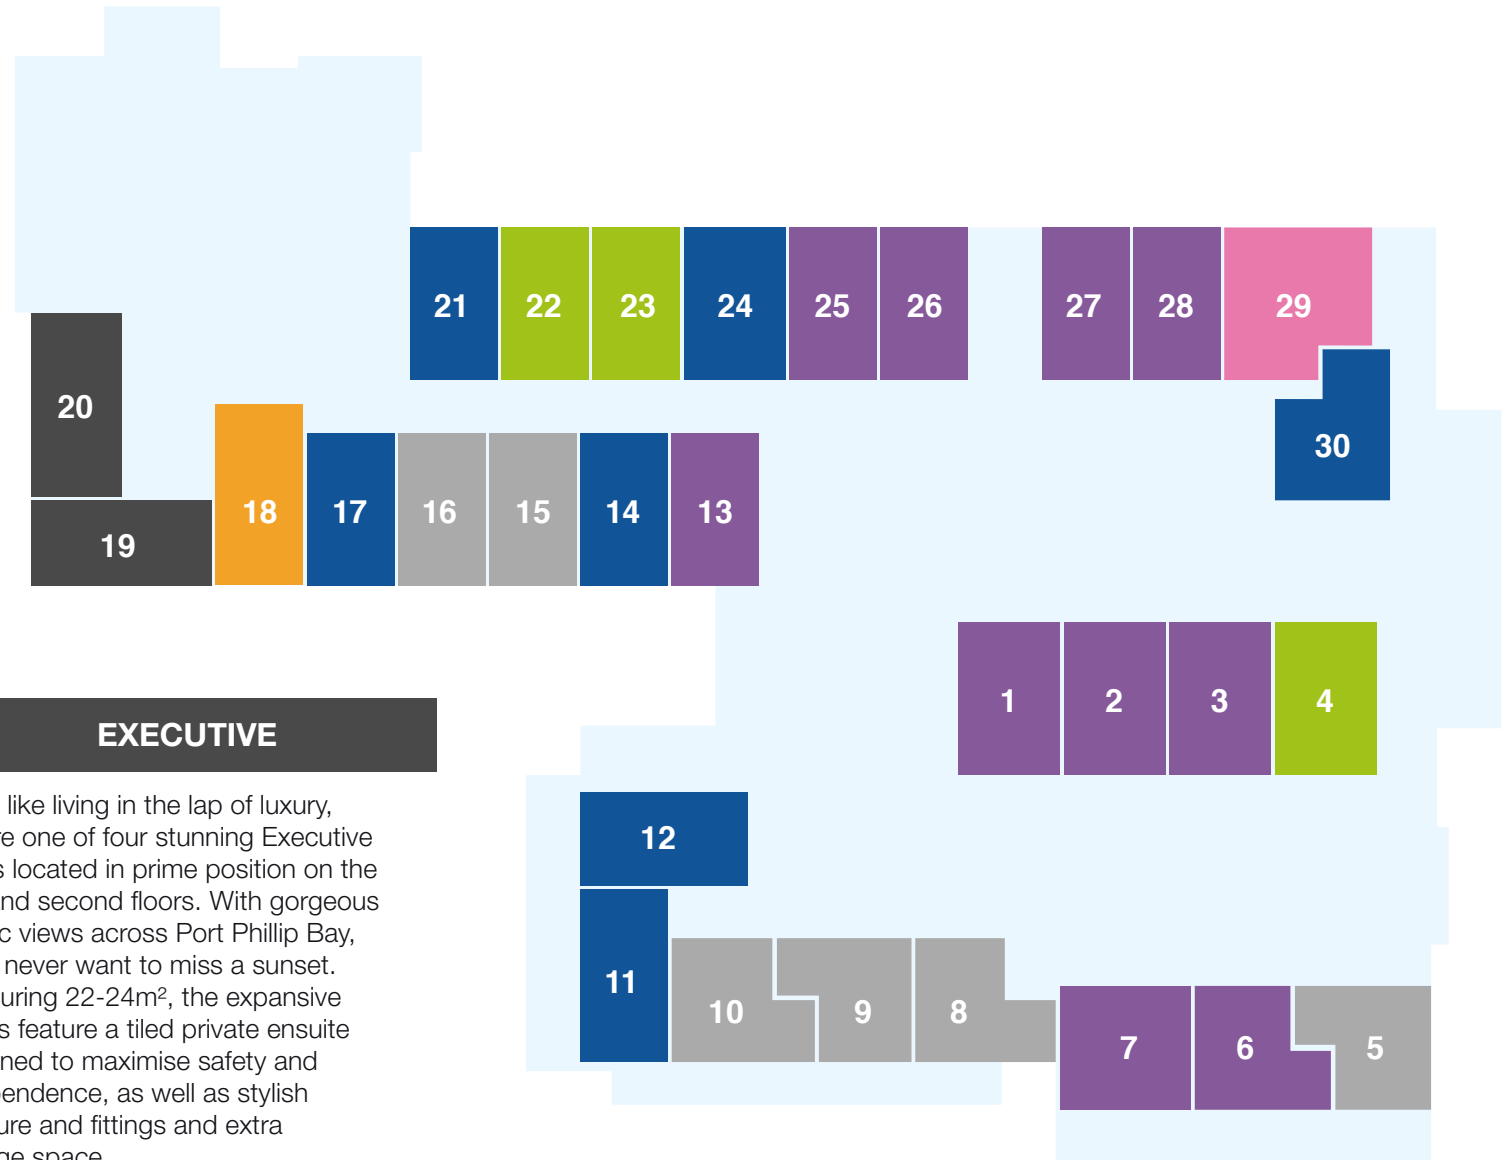

SUPERIOR

Savour the generous space in these beautiful, airy Superior rooms that measure an impressive 22-24m² and have front-facing views. There is one Superior room on the first floor, and one on the second floor. Enjoy high-quality furniture and fittings, including a built-in wardrobe with ample space for your personal treasures.

G

P

D

EXECUTIVE

If you like living in the lap of luxury, secure one of four stunning Executive suites located in prime position on the first and second floors. With gorgeous scenic views across Port Phillip Bay, you'll never want to miss a sunset. Measuring 22-24m², the expansive rooms feature a tiled private ensuite designed to maximise safety and independence, as well as stylish furniture and fittings and extra storage space.