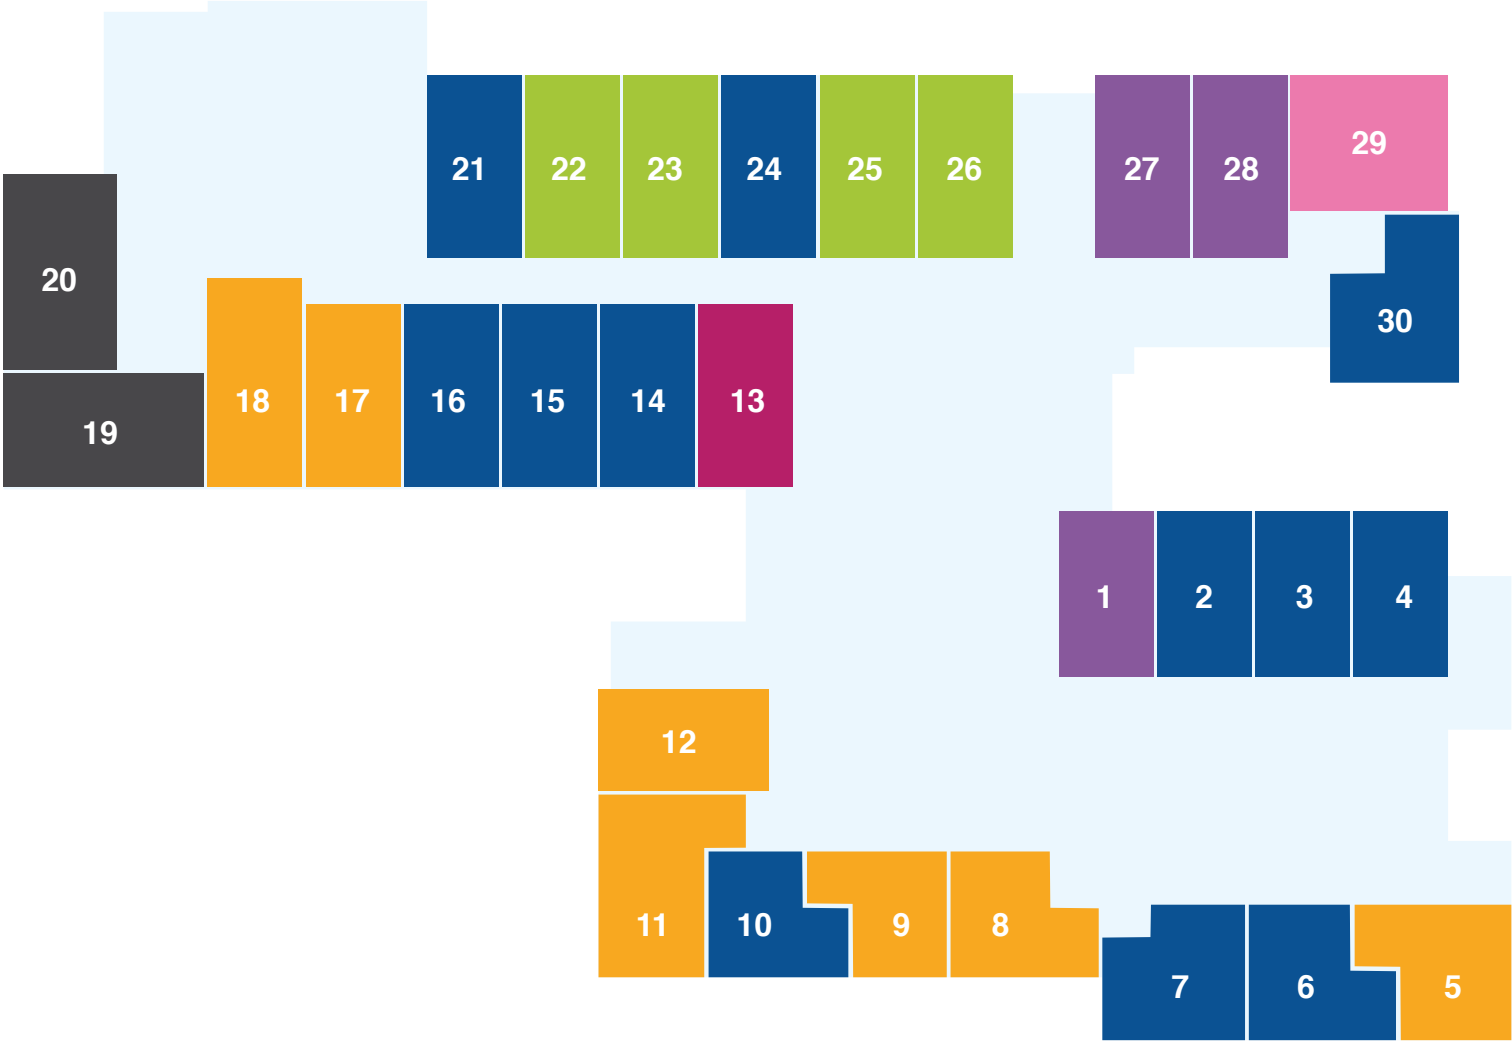

## EXECUTIVE

If you like living in the lap of luxury, secure one of four stunning Executive suites located in prime position on the first and second floors. With gorgeous scenic views across Port Phillip Bay, you'll never want to miss a sunset. Measuring 22-24m<sup>2</sup>, the expansive rooms feature a tiled private ensuite designed to maximise safety and independence, as well as stylish furniture and fittings and extra storage space.

# Second floor

- GRANDE
- GRANDE+
- DELUXE
- PREMIER
- PREMIER+
- SUPERIOR
- EXECUTIVE

Call now to book a personal tour  
of Mercy Place Fernhill.