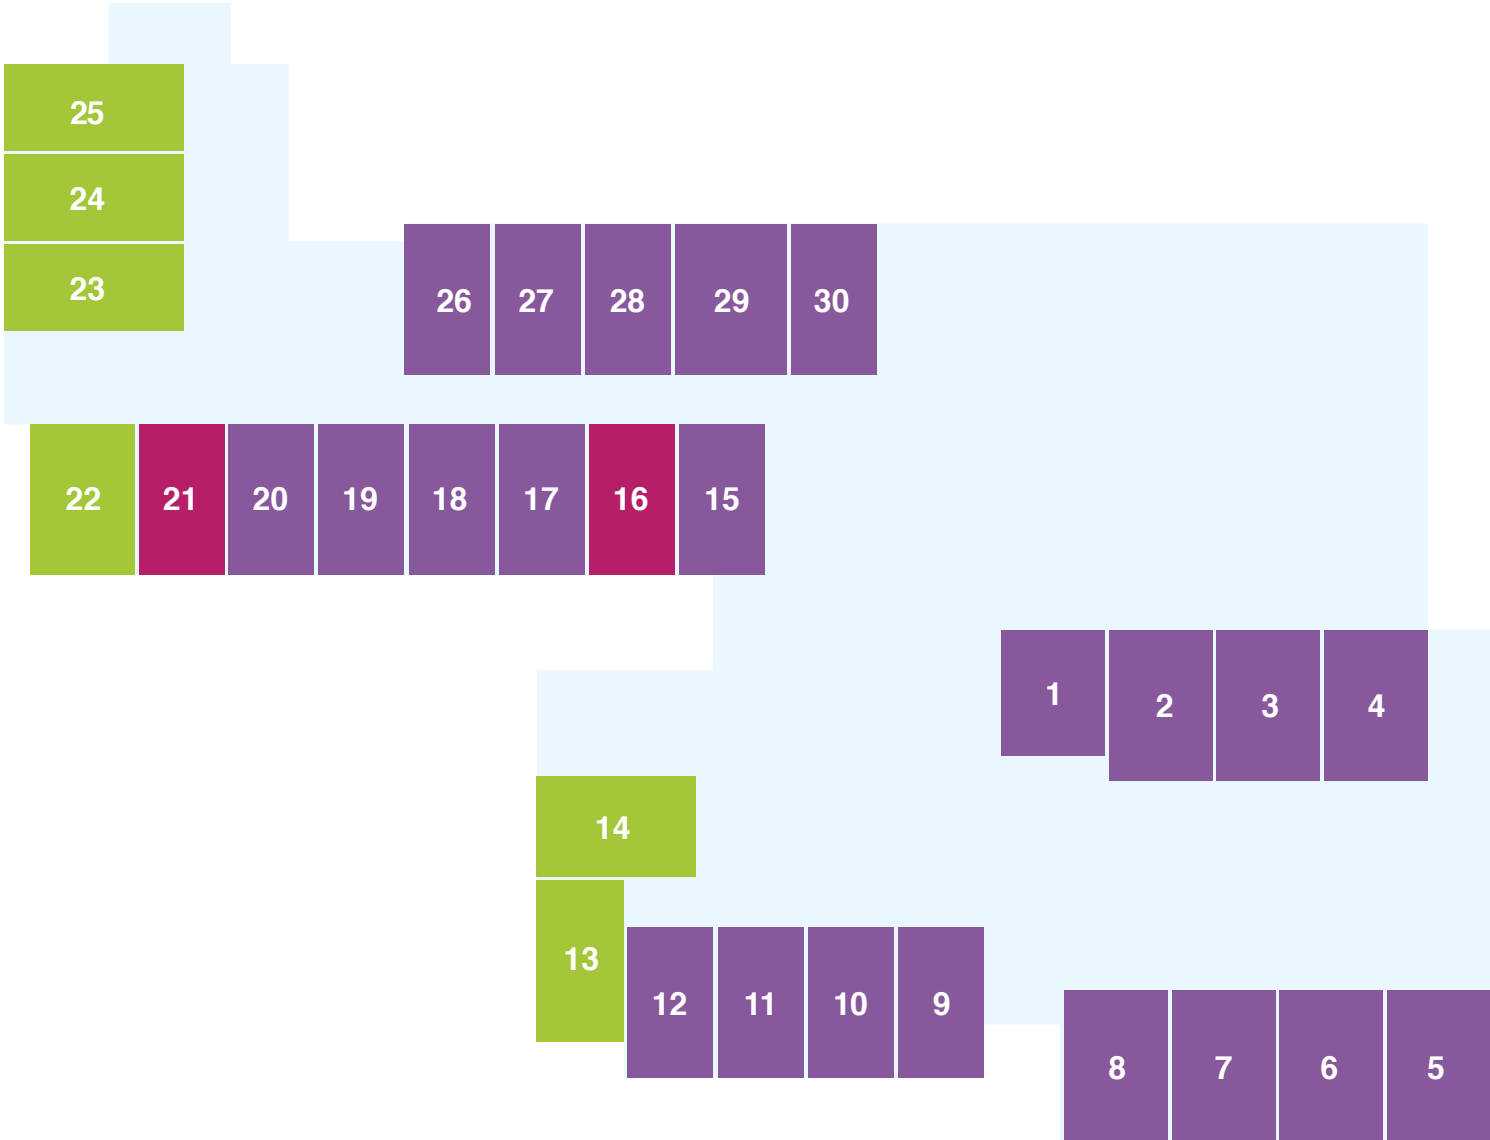

Lower ground floor

GRANDE+

Beautiful Grande+ rooms are available throughout Mercy Place Fernhill, on the lower ground, ground and second floors. Some of the Grande+ rooms have views of the southern courtyard. The two Grande+ rooms on the ground floor are joining rooms, making them the perfect choice for a couple.

GRANDE

These well-appointed Grande rooms located on all four floors boast a stylish, contemporary design. The Grande rooms are available fully furnished with a bed, armchair, writing desk and wall-mounted flat screen TV. There is plenty of natural light throughout the home and some Grande rooms also offer courtyard views.

DELUXE

You will feel right at home in these Deluxe rooms, some of which have a lovely north-facing aspect or views across the west courtyard. The elegantly decorated rooms have private ensuites and high-quality furniture and fittings, including a wall-mounted flat screen TV, armchair and writing desk.