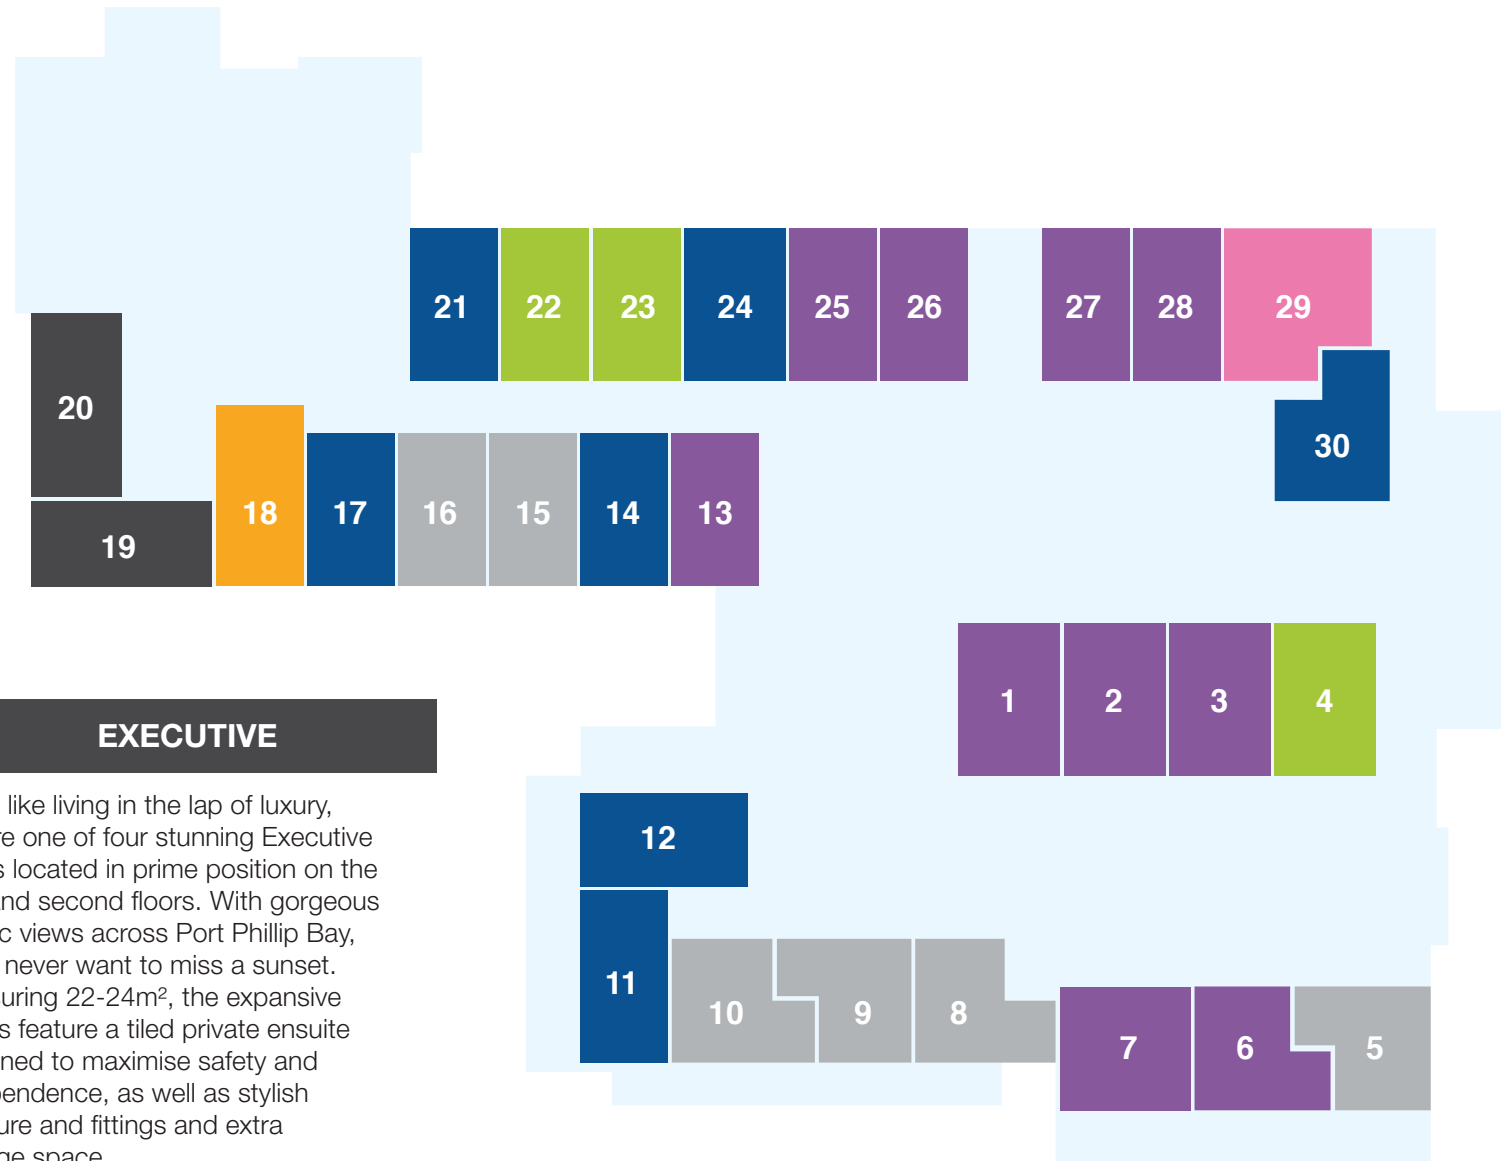

## SUPERIOR

Savour the generous space in these beautiful, airy Superior rooms that measure an impressive 22-24m<sup>2</sup> and have front-facing views. There is one Superior room on the first floor, and one on the second floor. Enjoy high-quality furniture and fittings, including a built-in wardrobe with ample space for your personal treasures.

## EXECUTIVE

If you like living in the lap of luxury, secure one of four stunning Executive suites located in prime position on the first and second floors. With gorgeous scenic views across Port Phillip Bay, you'll never want to miss a sunset. Measuring 22-24m<sup>2</sup>, the expansive rooms feature a tiled private ensuite designed to maximise safety and independence, as well as stylish furniture and fittings and extra storage space.