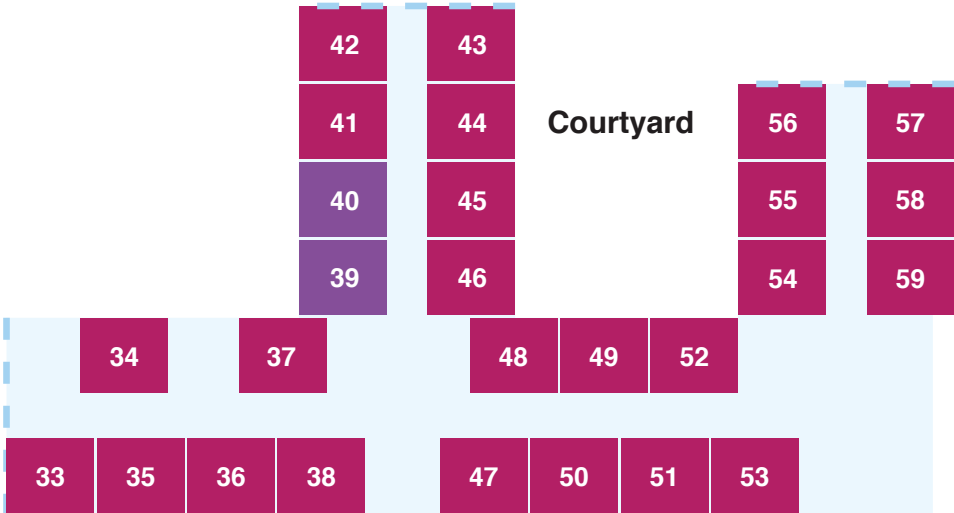

# Frayne B

GRANDE+

GRANDE

# Graham

DELUXE

GRANDE+

Call now to book a personal tour  
of Mercy Place Colac.