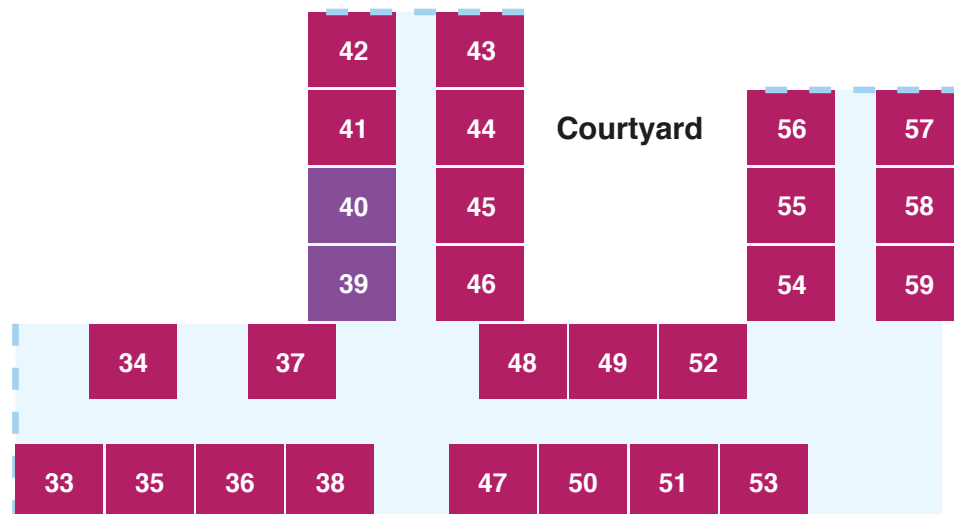

# Frayne B

GRANDE+

GRANDE

# Graham

DELUXE

GRANDE+

Call now to book a personal tour  
of Mercy Place Colac.