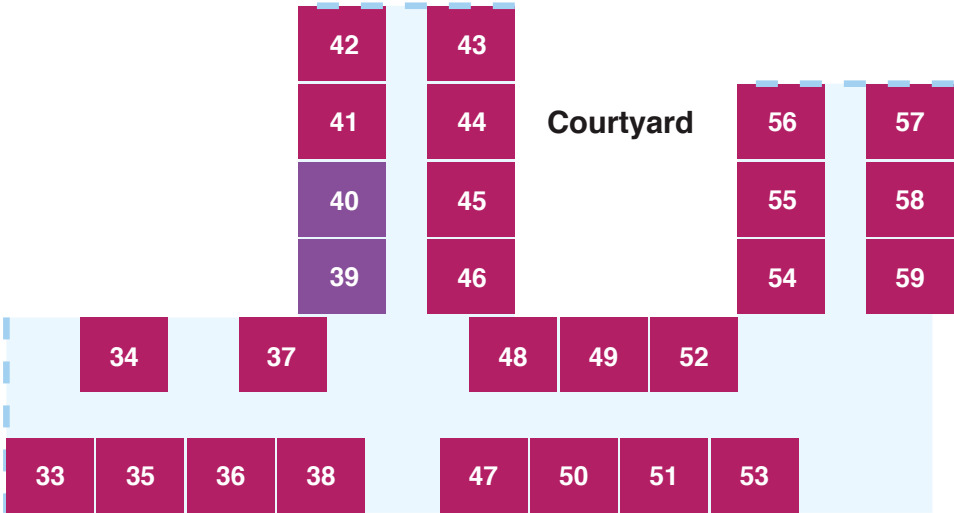

# Frayne B

GRANDE+

GRANDE

# Graham

DELUXE

GRANDE+

Call now to book a personal tour  
of Mercy Place Colac.