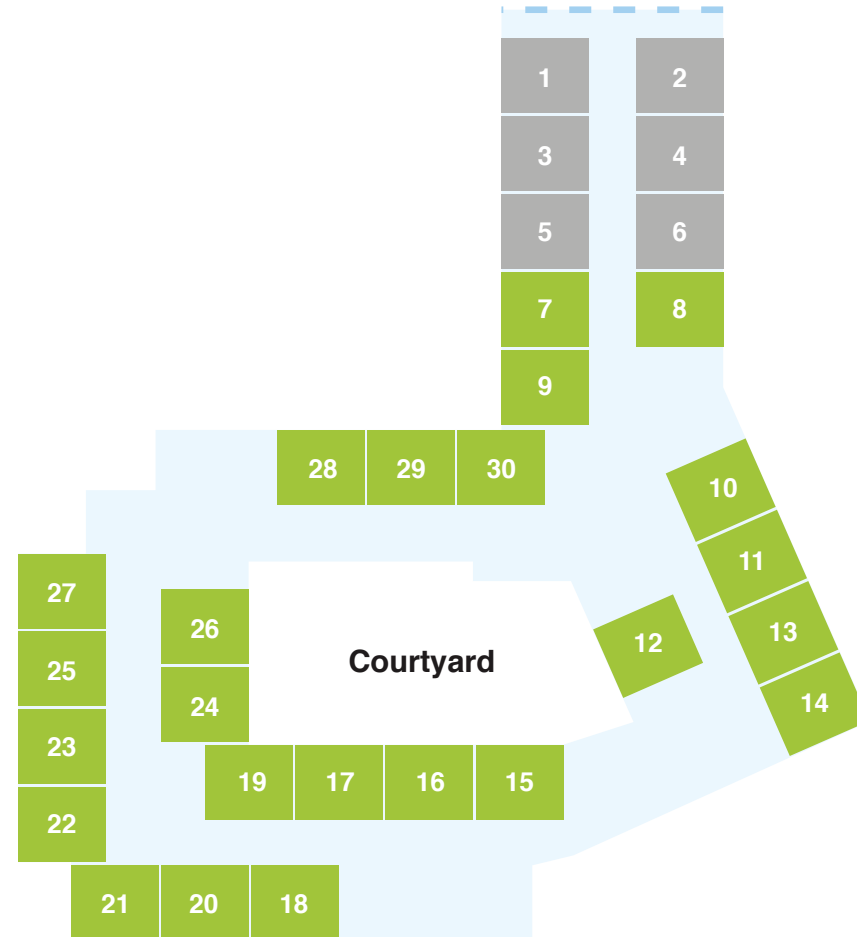

McAuley

DELUXE+

Savour the garden views and ample natural light in these highly sought-after Deluxe+ suites. These beautiful rooms have private ensuites as well as premium furniture and fittings including a wall-mounted TV in many of the rooms, drapes for added luxury, air conditioning and heating, and space for your personal treasures.

DELUXE

You will feel right at home in these Deluxe rooms, with a lovely outlook onto the gardens or courtyards and abundant natural light. The well-appointed, stylish rooms offer a private ensuite designed to maximise safety and independence, air conditioning and heating, built-in robes and a peaceful environment.