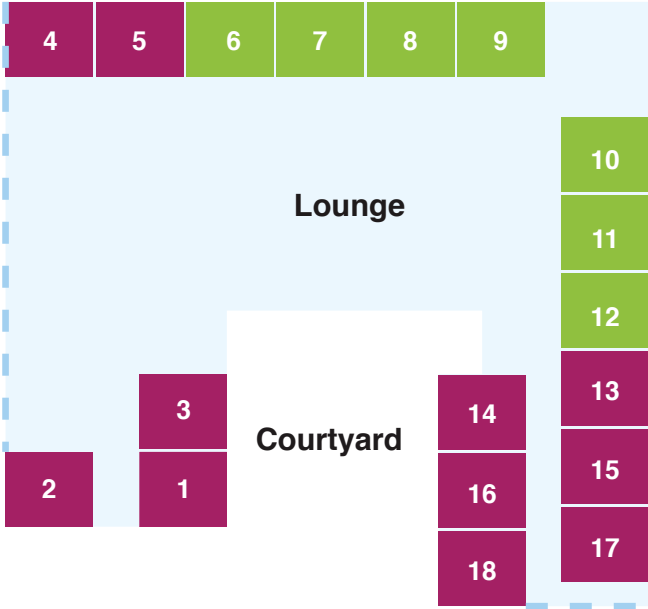

# Frayne B

GRANDE+

GRANDE

# Graham

DELUXE

GRANDE+

Call now to book a personal tour  
of Mercy Place Colac.