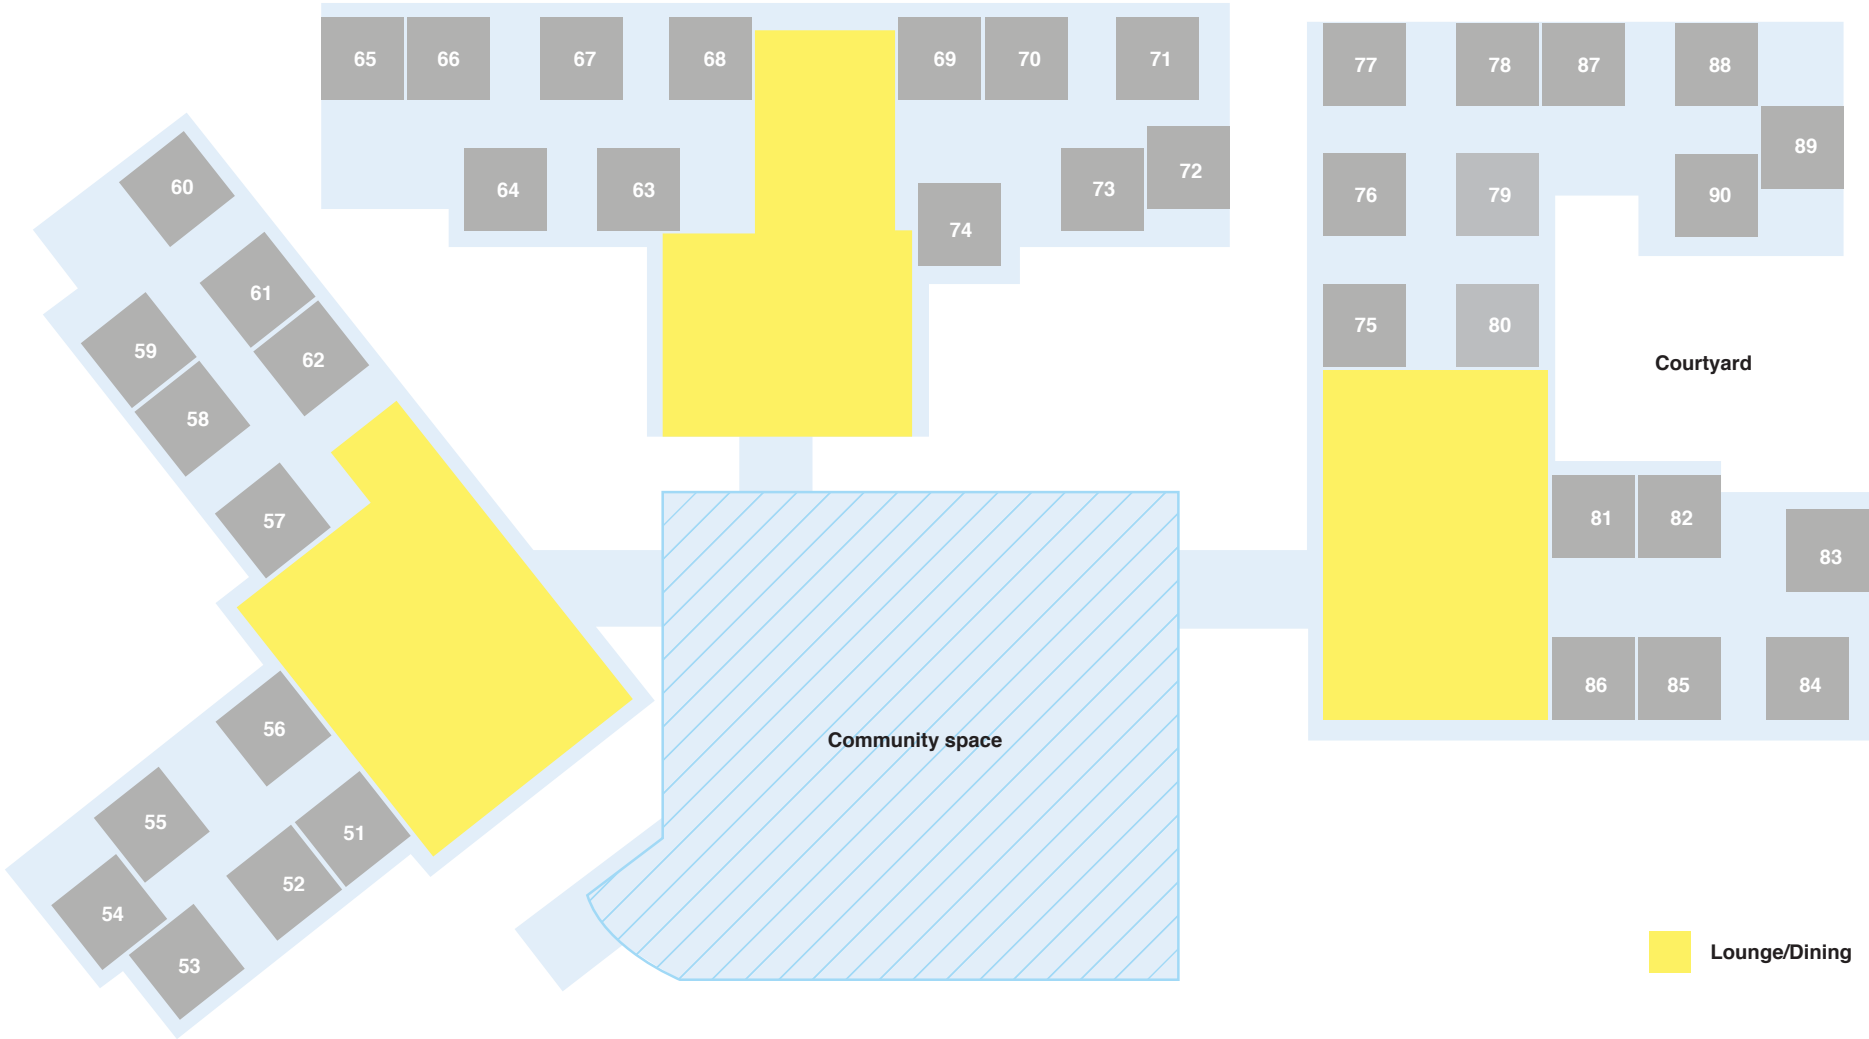

 Lounge/Dining

St Joseph's House

DELUXE+

Call now to book a personal tour
of Mercy Place Rice Village.

Mercy Place Rice Village

7 Moylan Loop
Marshall, Vic 3216
Phone 03 5247 2200
MPRiceVillage@mercy.com.au