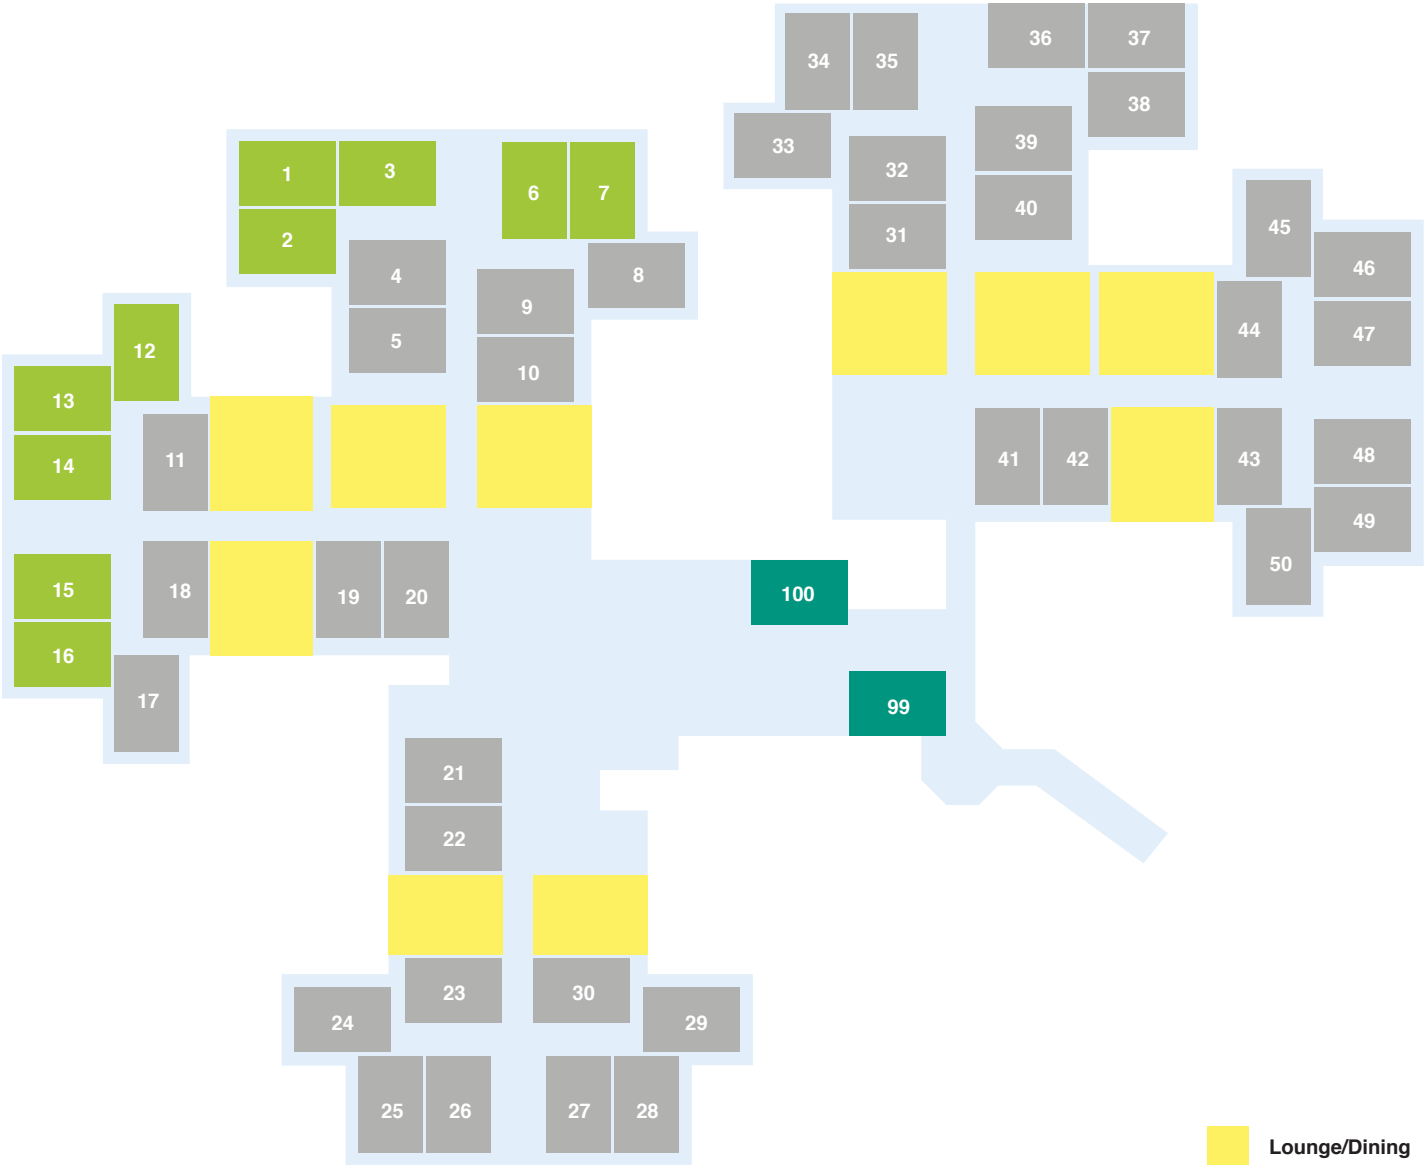

Catherine McAuley House

DELUXE+

Savour the abundant natural light afforded by lovely full-length windows in these Deluxe+ suites, and easy access to landscaped gardens and courtyards. The stylish rooms are peacefully positioned away from the nearby road and offer a private ensuite designed to maximise safety and independence. The Deluxe+ rooms have individually controlled hydronic heaters and ceiling fans, and many also have a kitchenette with space for a bar fridge. With a built-in wardrobe, there's plenty of space for you to store your belongings.

DELUXE

If you value natural light and easy access to our beautiful courtyards and gardens, you will adore these Deluxe suites with their own full-length windows and sliding doors. The suites have private ensuites and offer individually controlled hydronic heating and ceiling fans as well as a kitchenette with space for a bar fridge, a built-in wardrobe and space for your personal treasures.

CLASSIC

Tucked away in its own little nook, this quiet Classic room offers a contemporary and stylish design with a private ensuite and high-quality fittings including individually controlled hydronic heating and a ceiling fan. With a built-in wardrobe, there's plenty of space for you to store your belongings.

Lounge/Dining