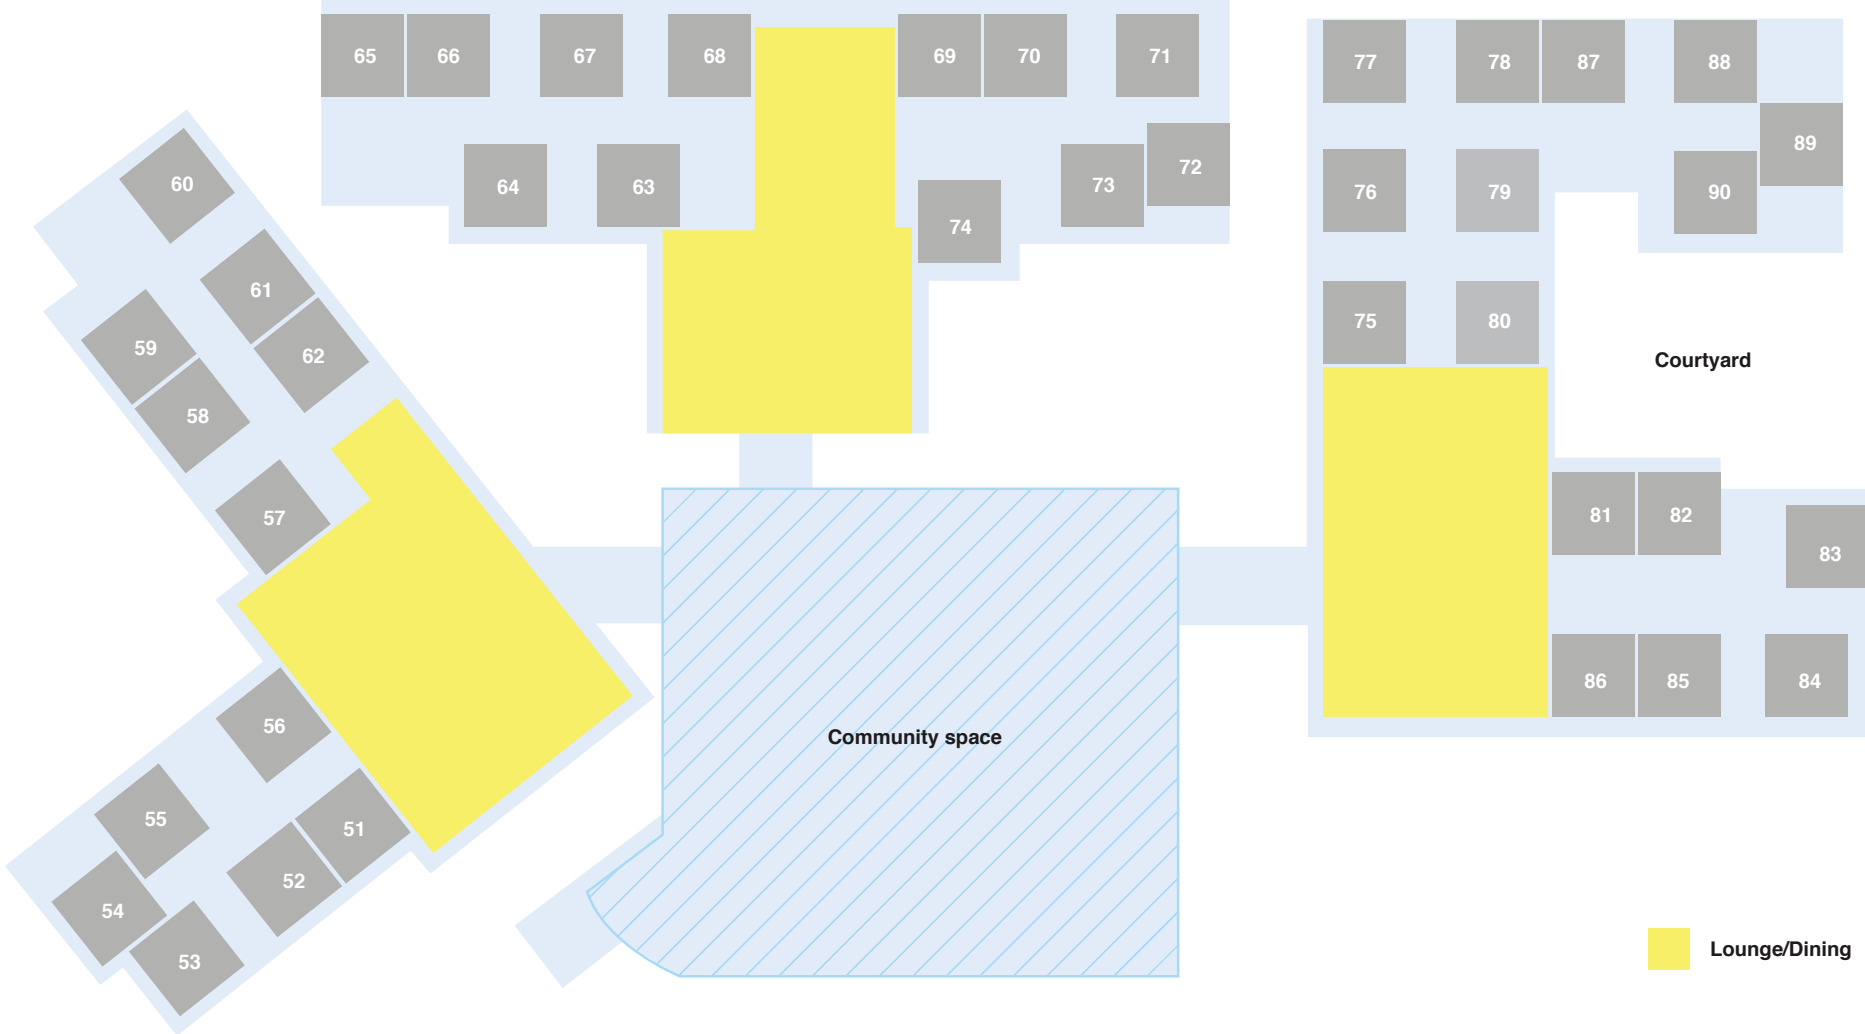

 Lounge/Dining

St Joseph's House

DELUXE+

Call now to book a personal tour
of Mercy Place Rice Village.

Mercy Place Rice Village

7 Moylan Loop
Marshall, Vic 3216
Phone 03 5247 2200
MPRiceVillage@mercy.com.au