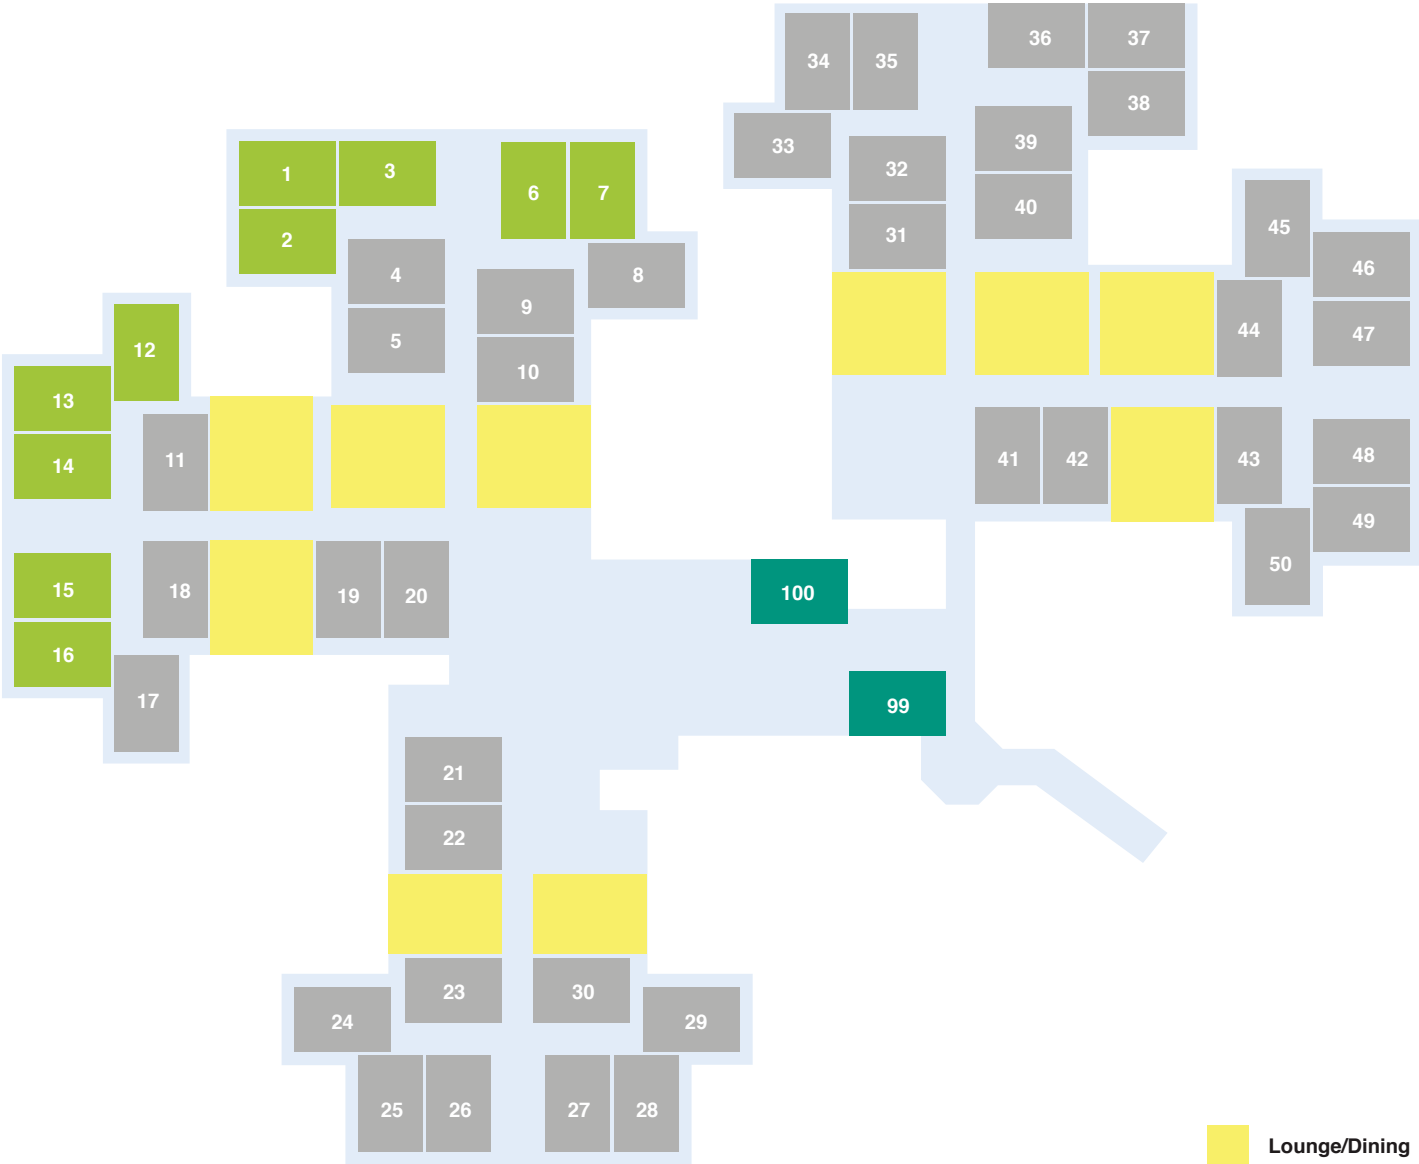

Catherine McAuley House

DELUXE+

Savour the abundant natural light afforded by lovely full-length windows in these Deluxe+ suites, and easy access to landscaped gardens and courtyards. The stylish rooms are peacefully positioned away from the nearby road and offer a private ensuite designed to maximise safety and independence. The Deluxe+ rooms have individually controlled hydronic heaters and ceiling fans, and many also have a kitchenette with space for a bar fridge. With a built-in wardrobe, there's plenty of space for you to store your belongings.

DELUXE

If you value natural light and easy access to our beautiful courtyards and gardens, you will adore these Deluxe suites with their own full-length windows and sliding doors. The suites have private ensuites and offer individually controlled hydronic heating and ceiling fans as well as a kitchenette with space for a bar fridge, a built-in wardrobe and space for your personal treasures.

CLASSIC

Tucked away in its own little nook, this quiet Classic room offers a contemporary and stylish design with a private ensuite and high-quality fittings including individually controlled hydronic heating and a ceiling fan. With a built-in wardrobe, there's plenty of space for you to store your belongings.

Lounge/Dining